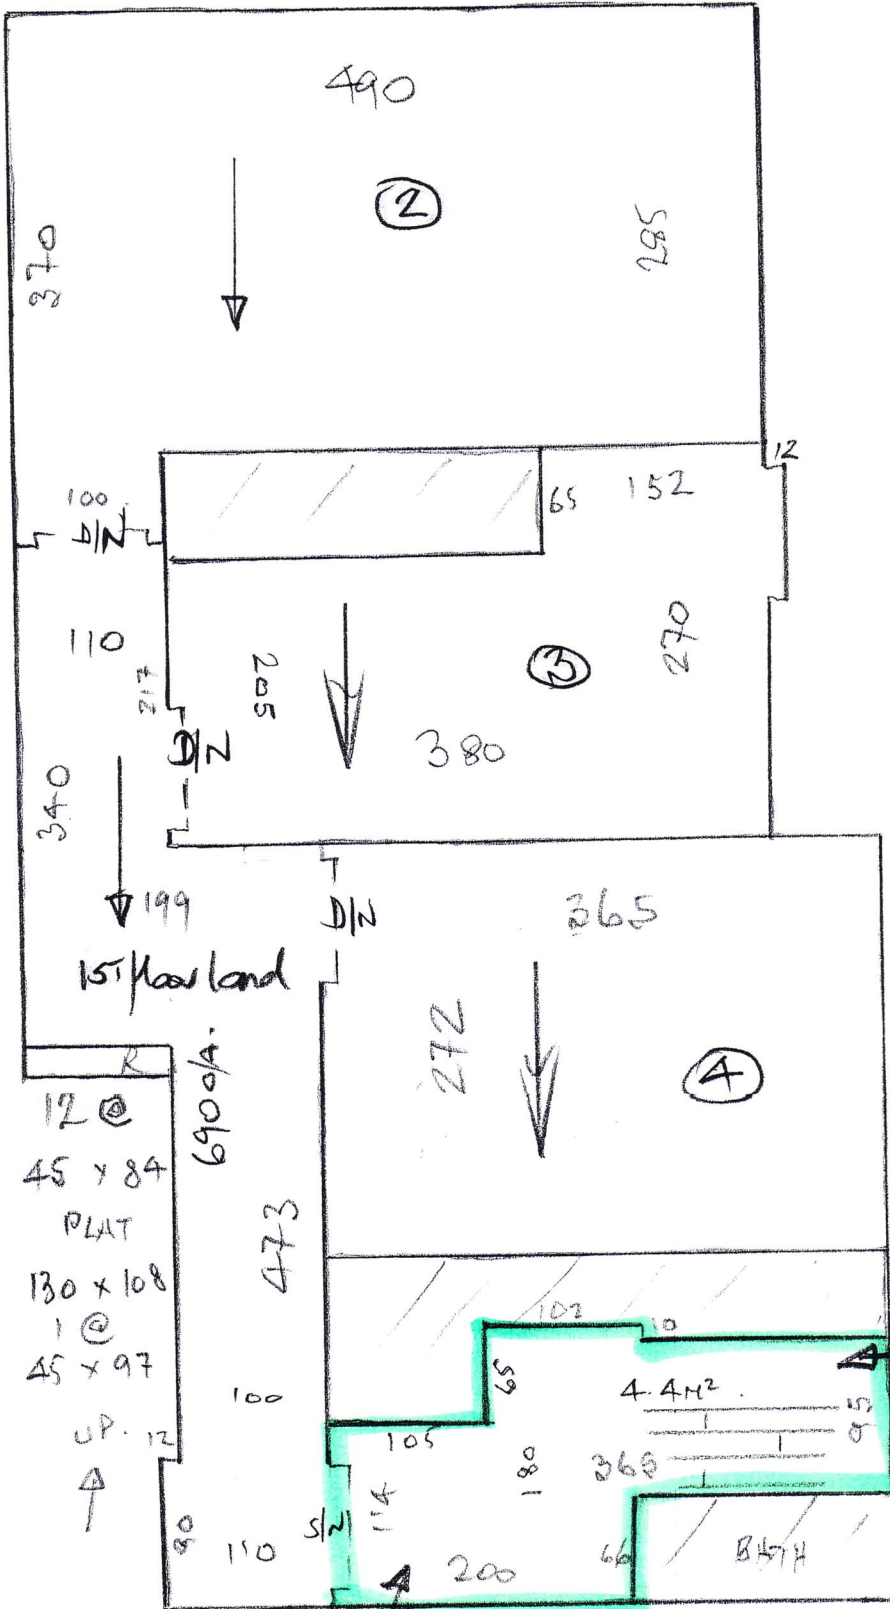

157 FLOOR

P26333

~~P26282~~
Southfield Hall LTD

3 of 3

3.65
1.32
4.97
0.57
4.40

Impress
Scarlett OAK
50230

UP/Floor
Heating