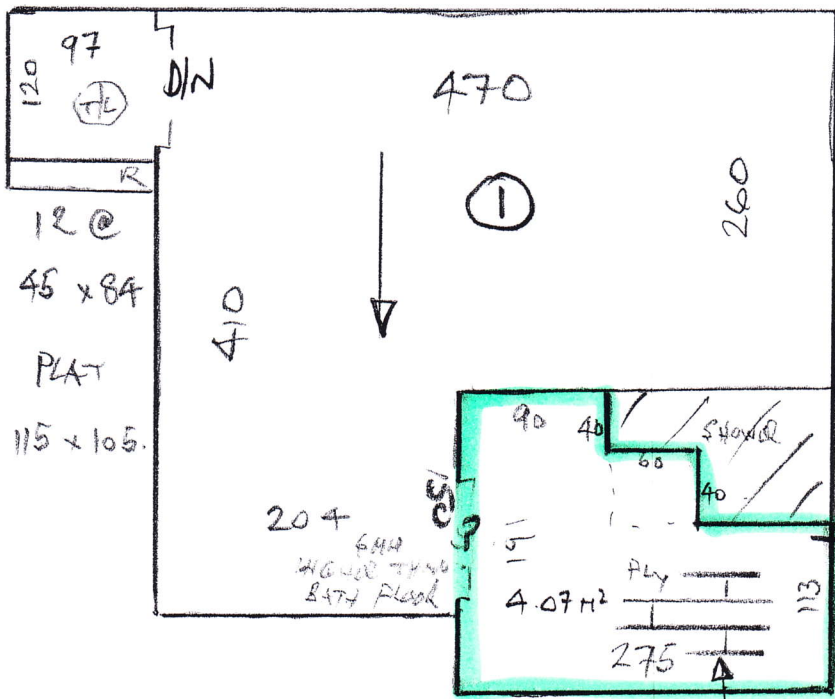

Plots 1+2 (Both Houses Same as Showhouse)

P26333

~~P26282~~

Southfield Hall LTO

lot 3

Knight tile, Classic lined oak KP97  
 with OS06 - 10mm Design strip.  
 # Single plank outer border

u/floor heating T/out  
 Ground floor

Low tog u/LAY  
 Here

P26333

~~P26282~~  
Sattfield Hall LTL

2 of 3

TOP FLOOR

Impress 50230  
Scarlett OAK

3.11
0.72
0.24
<hr/>
4.07

V/floor  
Heating