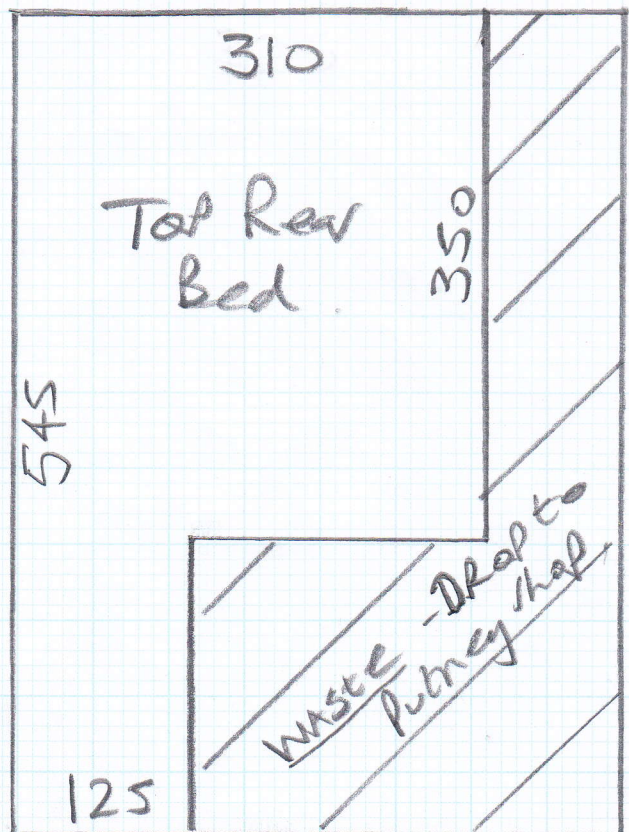

Top floor Rev Bed

PAINTED
BOXED SECTION

mrcarpets
Job No: P26339
Name: ARTHUR
Address:
Tel: 1041
Sheet:

Tiverton
Col. TIV-908

= 545 x 400
as per plan

- * Collected Keys from Pubney Shop.
- * Please be Carefull of New Decorations.
- * Drop keys back straight away as JAM Builders Need them Monday Afternoon