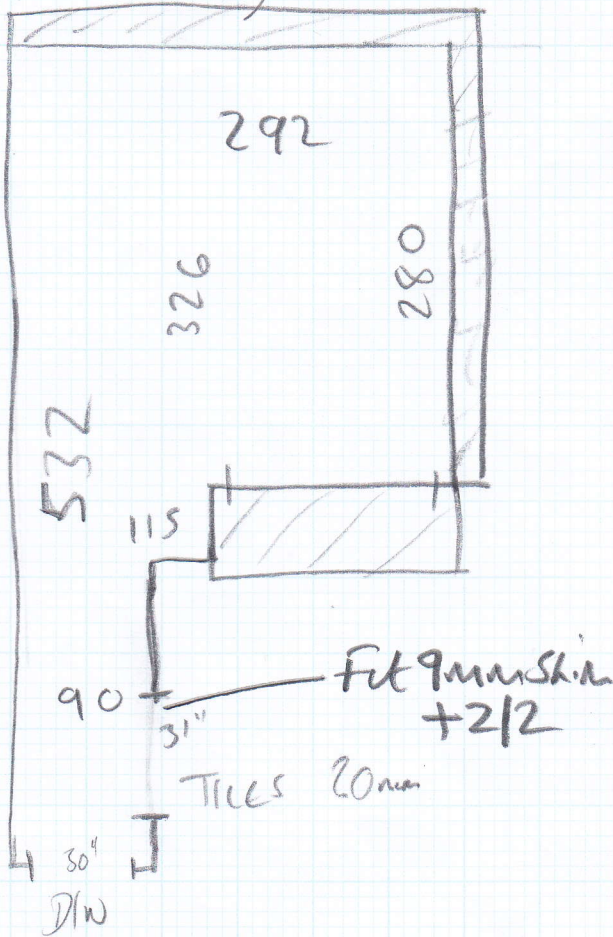

Top floor Rev Bed

PAINTED
BOXED SECTION

mrcarpets
Job No: P26339
Name: ARTHUR
Address:
Tel: 1041
Sheet:

Tiverton
Col. TIV-908

= 545 x 400
as per plan

- * Collected Keys from Pubney Shop.
- * Please be Carefull of New Decorations.
- * Drop keys back straight away as JAM Builders Need them Monday Afternoon