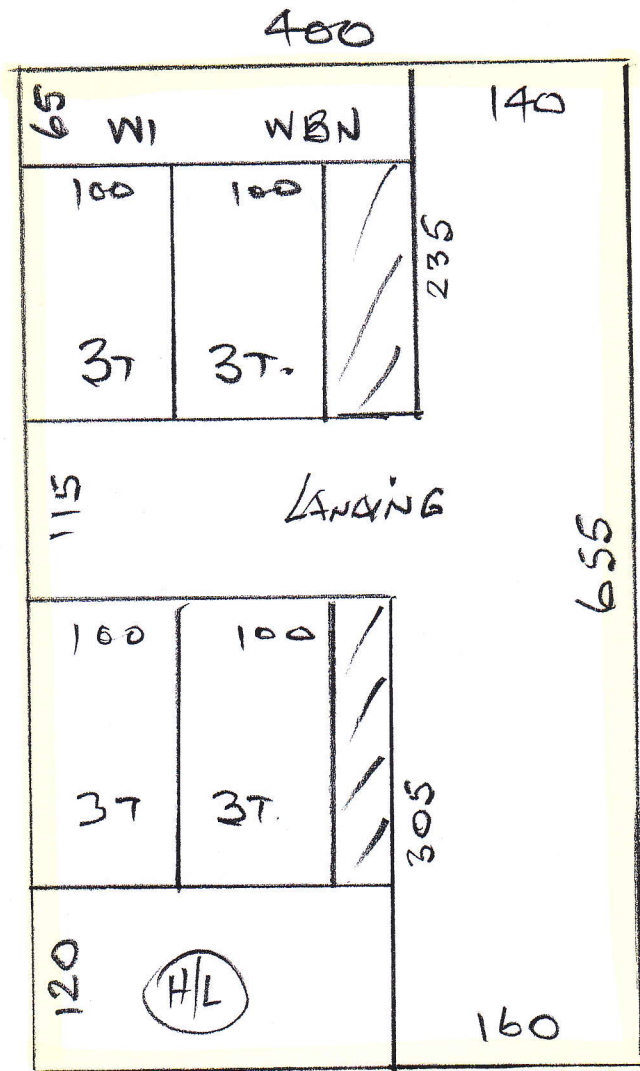

Sloane Twist Super - SLO-5031

P26343  
BARFORD

1 of 2

CUT PLAN

655 x 400

L.H. BACK BEDROOM

355 x 400

R.H. BACK BEDROOM

300 x 400

L.H. FRONT BEDROOM

270 x 400

R.H. FRONT BEDROOM

350 x 400

1930 x 400

77.2M<sup>2</sup>

Coir Matting

Col. Black

Mat well 070 x 100

pack up with 2 layers  
of 6mm plywood

~~E-MAILED 21 MAY 2015~~

E-MAILED 12 MAY 2015

E-MAILED 01 MAY 2015

E-MAILED 01 MAY 2015

E-MAILED 1 MAY 2015  
E-MAILED 1 MAY 2015

P26343  
BARFORD

Lot 2