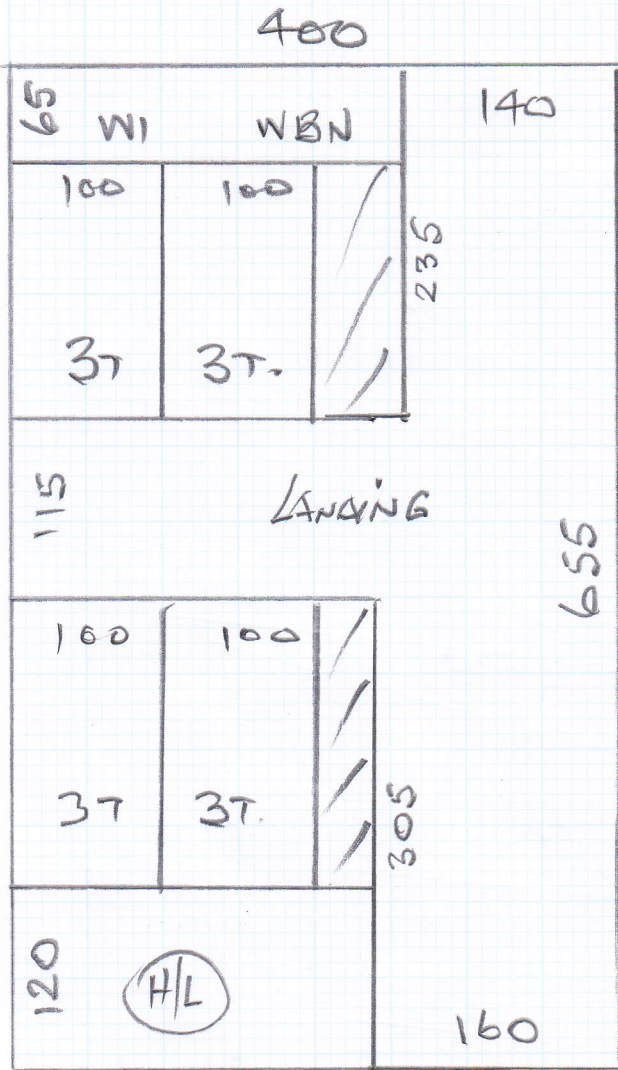

# Slane Twist Super - SLO-5031

mrcarpet

Job No: P26343  
Name: BARFORD  
Address:

Tel: (10/2)  
Sheet:

## CUT PLAN

655 x 400  
L.H. BACK BEDROOM  
355 x 400  
R.H. BACK BEDROOM  
300 x 400  
L.H. FRONT BEDROOM  
270 x 400  
R.H. FRONT BEDROOM  
350 x 400  
1930 x 400

(77.2M<sup>2</sup>)

Car Matting  
Col. Black

Matwell 70x100  
Pack up with 2 layers  
of 6mm plywood

Job No: P26343  
Name: BARFORD

Address:

20/2

Tel:

Sheet: