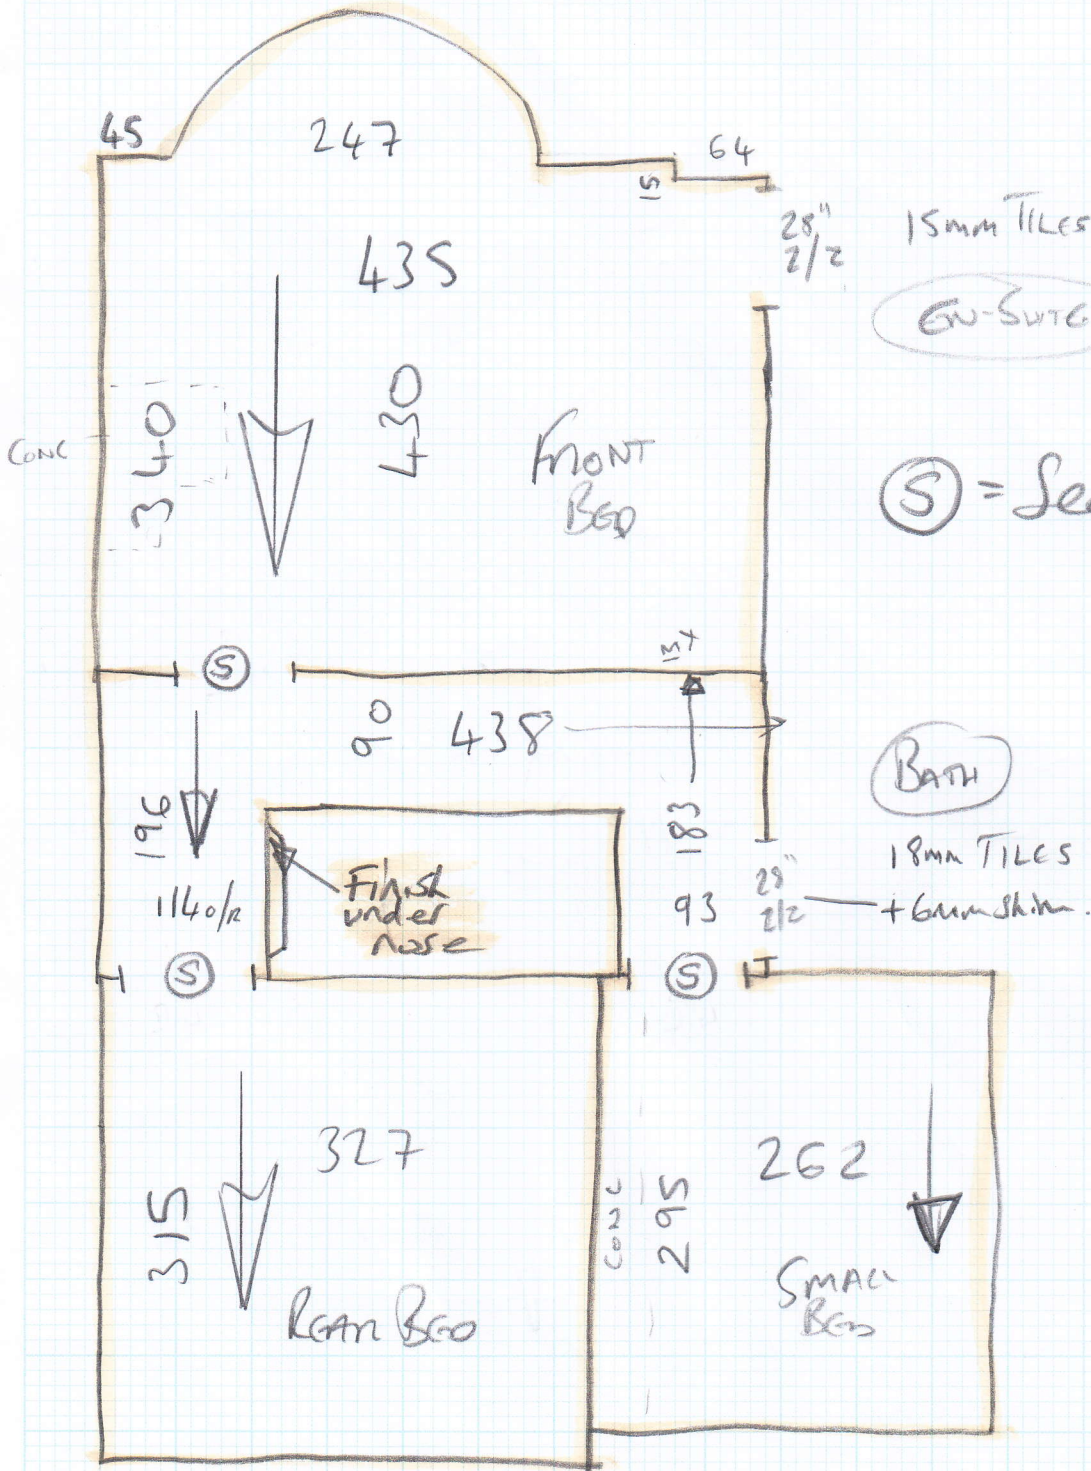

Address:

Tel:

Sheet:

2 of 2

Whipped Runner
258cm

15mm TILES
EN-SWTC

(S) = Seam Doorways

Bath
18mm TILES
+ Grout skin

Customer Name: TRIO SYSTEMS LTD

Job No.: P26344

Description of carpet: Cumbrian 40 - Derwent

Whipping / Blind Binding / Top Taping

All Round / Sides only (for Stair Runner)

Colour of Binding tape: Size of Binding tape:

Amount showing on top Colour of Whipping: To Match

Number of pieces: 2

Ready to collect on: 29 / 5 / 15 Needed back by: 2 / 6 / 15 (1ST thing)

Sizes to be cut to: 6.30 x 58cm + 0.30 x 58cm

Whipping: 1380 metres @ £2.00 linear metre £ 2760

Roll Size	12.90 x 5.00m
Front Bedroom	4.40 x 5.00m
Cut Plan 1 (Landing)	2.05 x 5.00m
Cut Plan 2	6.30 x 5.00m
Balance left over	0.15 x 5.00m

Please cut the 4.40m & 2.05m cuts off the roll & leave the roll balance as the 6.30 x 5.00m