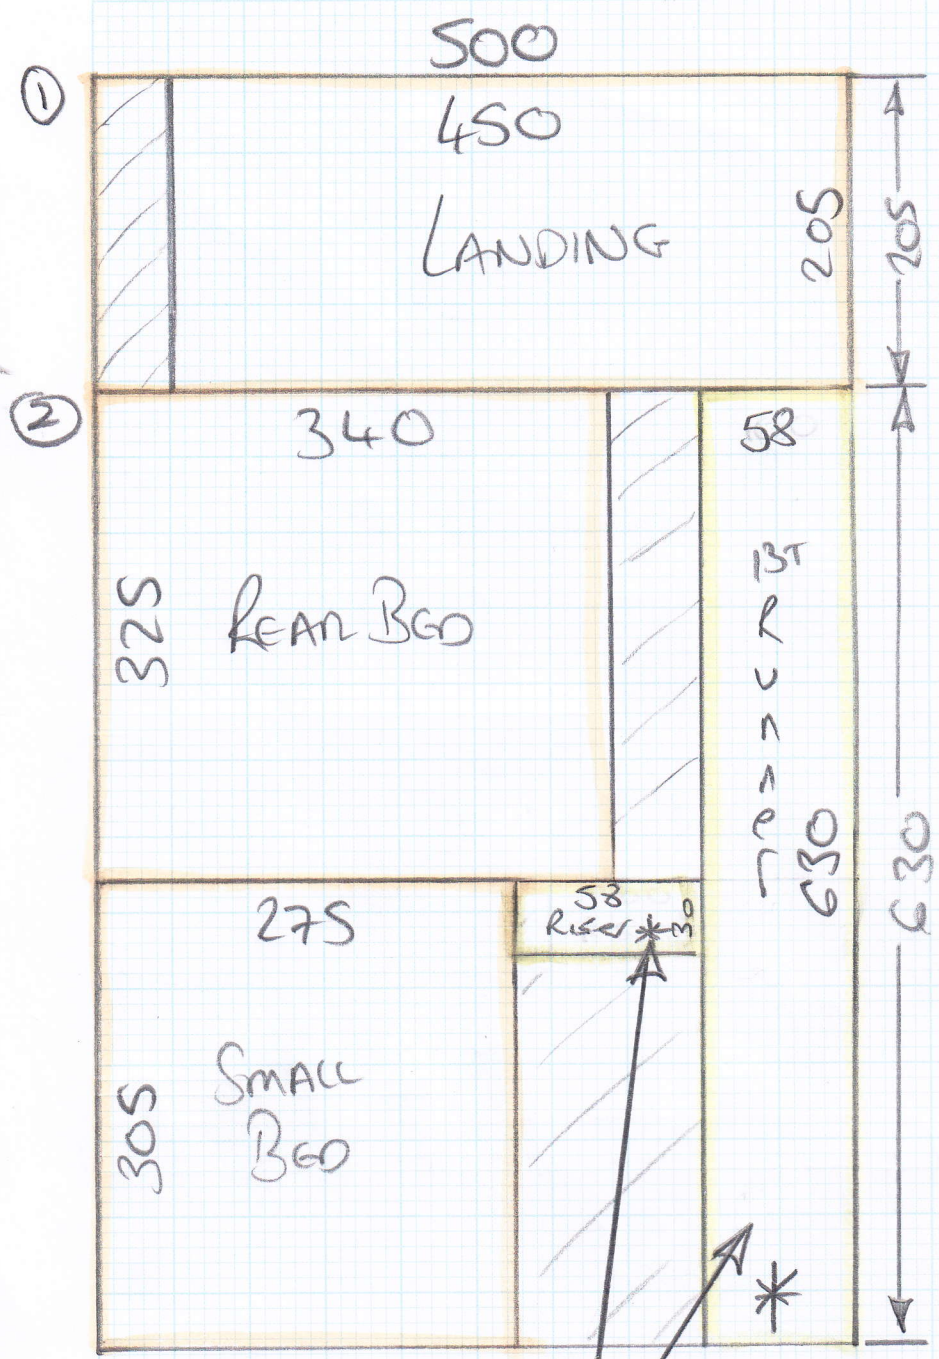

Job No: P26344
Name: TRIO SYSTEMS
Address:

Tel: 1 of 2
Sheet:

Cumbrian 40
Col. Derwent
FRONT BED = 440 x 500
CURTAIN = 205 x 500
" 2 = 630 x 500
1275 x 500

= 63.75m²

Phase 1 - 29/5 = fit
3 Beds + LAND
Phase 2 - 216 - fit runner

Address:

Tel:

Sheet:

2 of 2

Whipped Runner
258cm

15mm TILES
EN-SWTC

(S) = Seam Doorways

Bath
18mm TILES
+ Grout skin

Amount showing on top Colour of Whipping: To Match

Number of pieces: 2

Ready to collect on: 29 / 5 / 15 Needed back by: 2 / 6 / 15 (1ST thing)

Sizes to be cut to: 6.30 x 58cm + 0.30 x 58cm

Whipping: 1380 metres @ £2.00 linear metre £ 2760

Roll Size	12.90 x 5.00m
Front Bedroom	4.40 x 5.00m
Cut Plan 1 (Landing)	2.05 x 5.00m
Cut Plan 2	6.30 x 5.00m
Balance left over	0.15 x 5.00m

Please cut the 4.40m & 2.05m cuts off the roll & leave the roll balance as the 6.30 x 5.00m