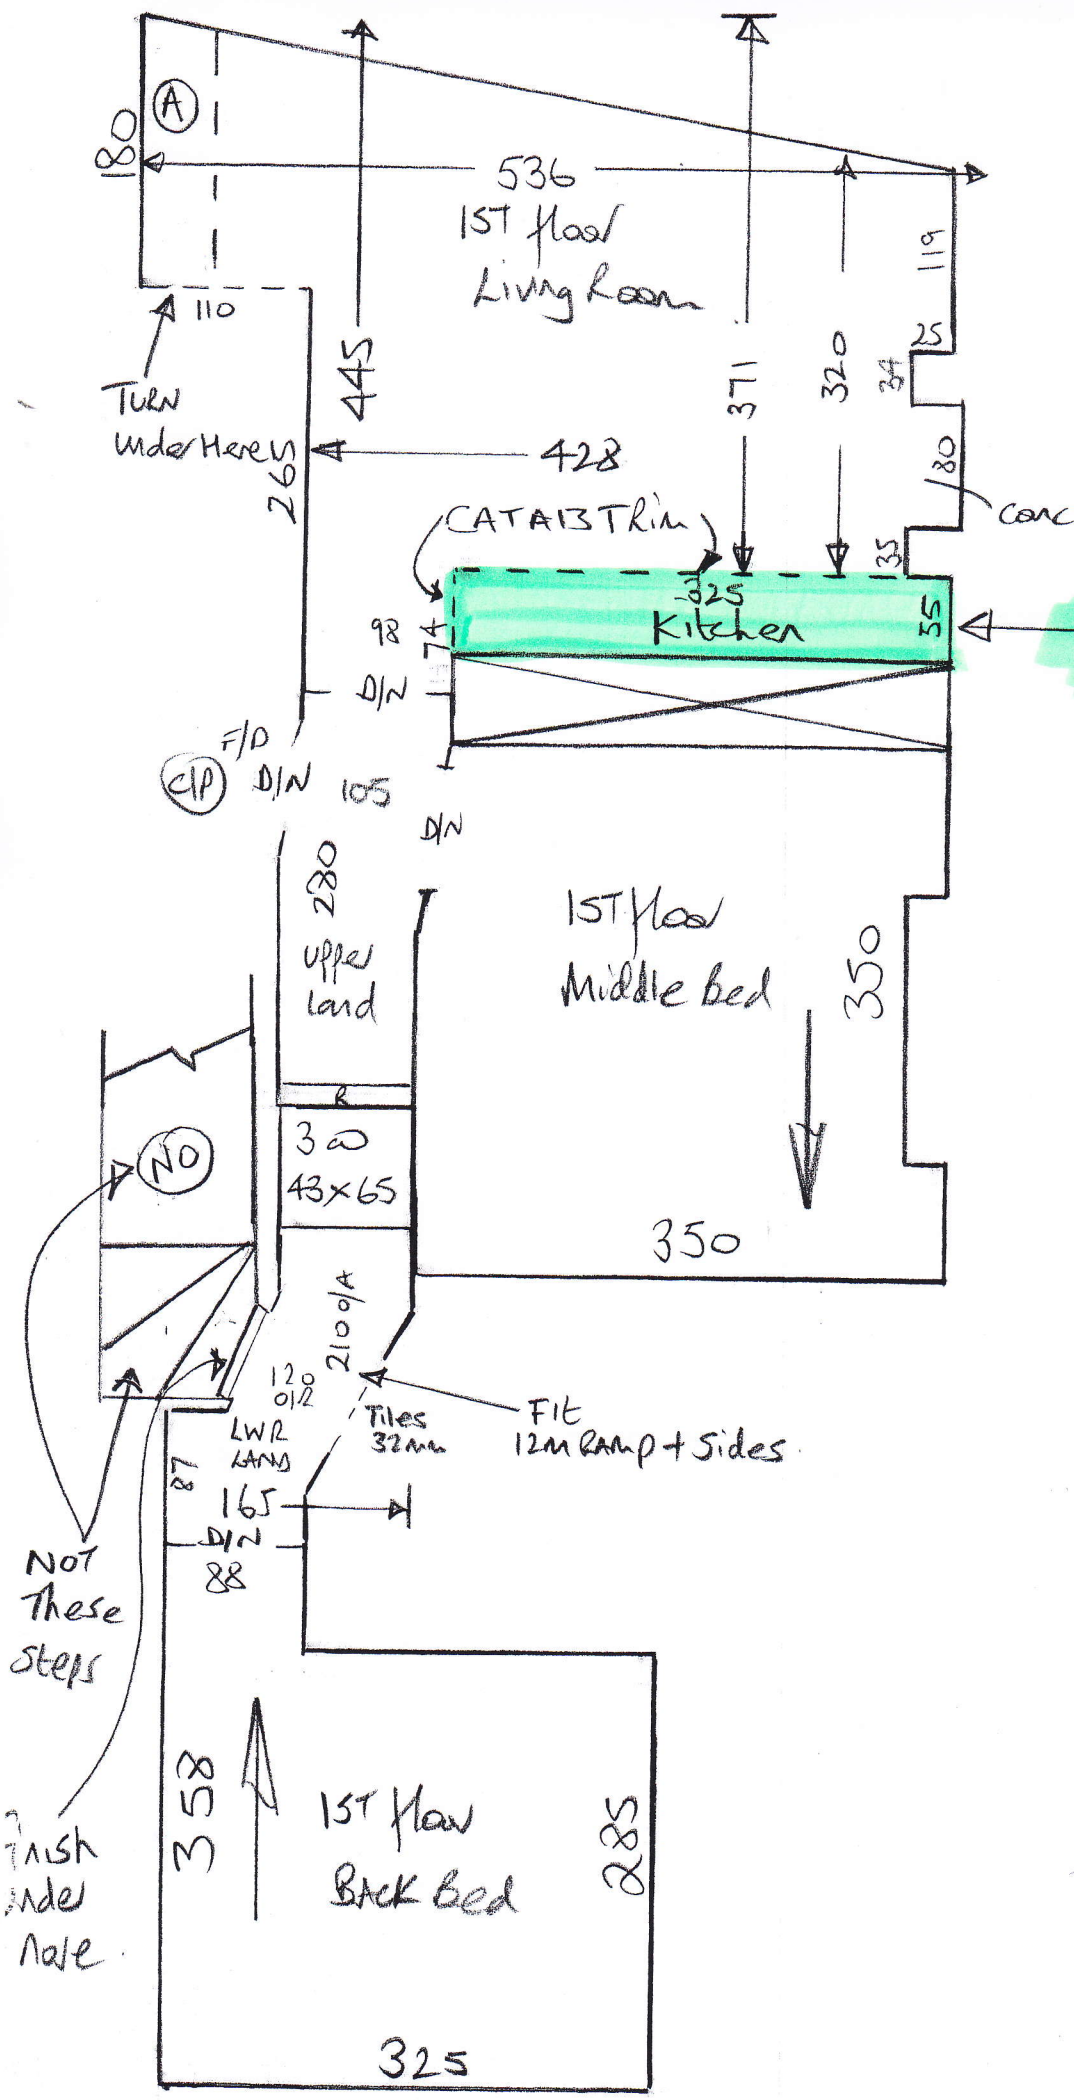

P26347
Griffin

1 of 6

Top flat

P26347
Griffin

2 of 6

Common Parts

Top flat

P26347- Griffin

3 of 6

Vinyl to
finish on
edge of base
skirting panel
to be fitted

trim to
finish inside the
skirting line

TOP PLAT

P26347 - GR41W

CARPET

VOLUME

no trim
chest
width

trim starts

trim to start on
churney breast
edge not inside it

4/6

1st floor flat

P26347 - Griffin.

5 of 6

trim to go
shrinking line

6066

train to start on
chuckey break edge
note inside it

CARPET

train starts

no train just
wings