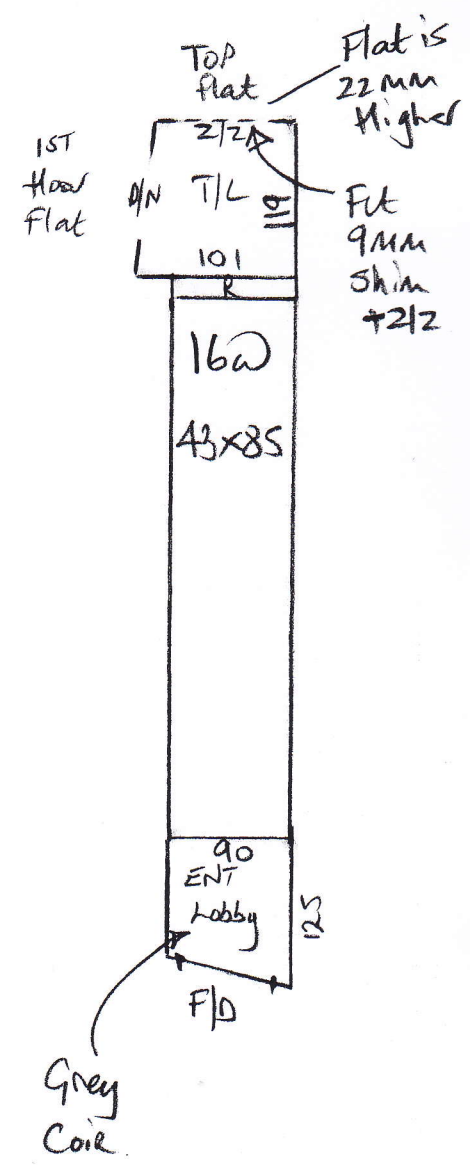

P26347
Griffin

1 of 6

Top flat

P26347
Griffin

2 of 6

Common Parts

Top flat

P26347- Griffin

3 of 6

Vinyl to
finish on
edge of base
skirting panel
to be fitted

trim to
finish inside the
skirting line

TOP PLAT

P26347 - GR41W

CARPET

VOLUME

no trim
chest
width

trim starts

trim to start on
churney breast
edge not inside it

4/6

1st floor flat

P26347 - Griffin.

5 of 6

trim to go
shrinking line

6066

train to start on
chuckey break edge
note inside it

CARPET

train starts

no train just
wings