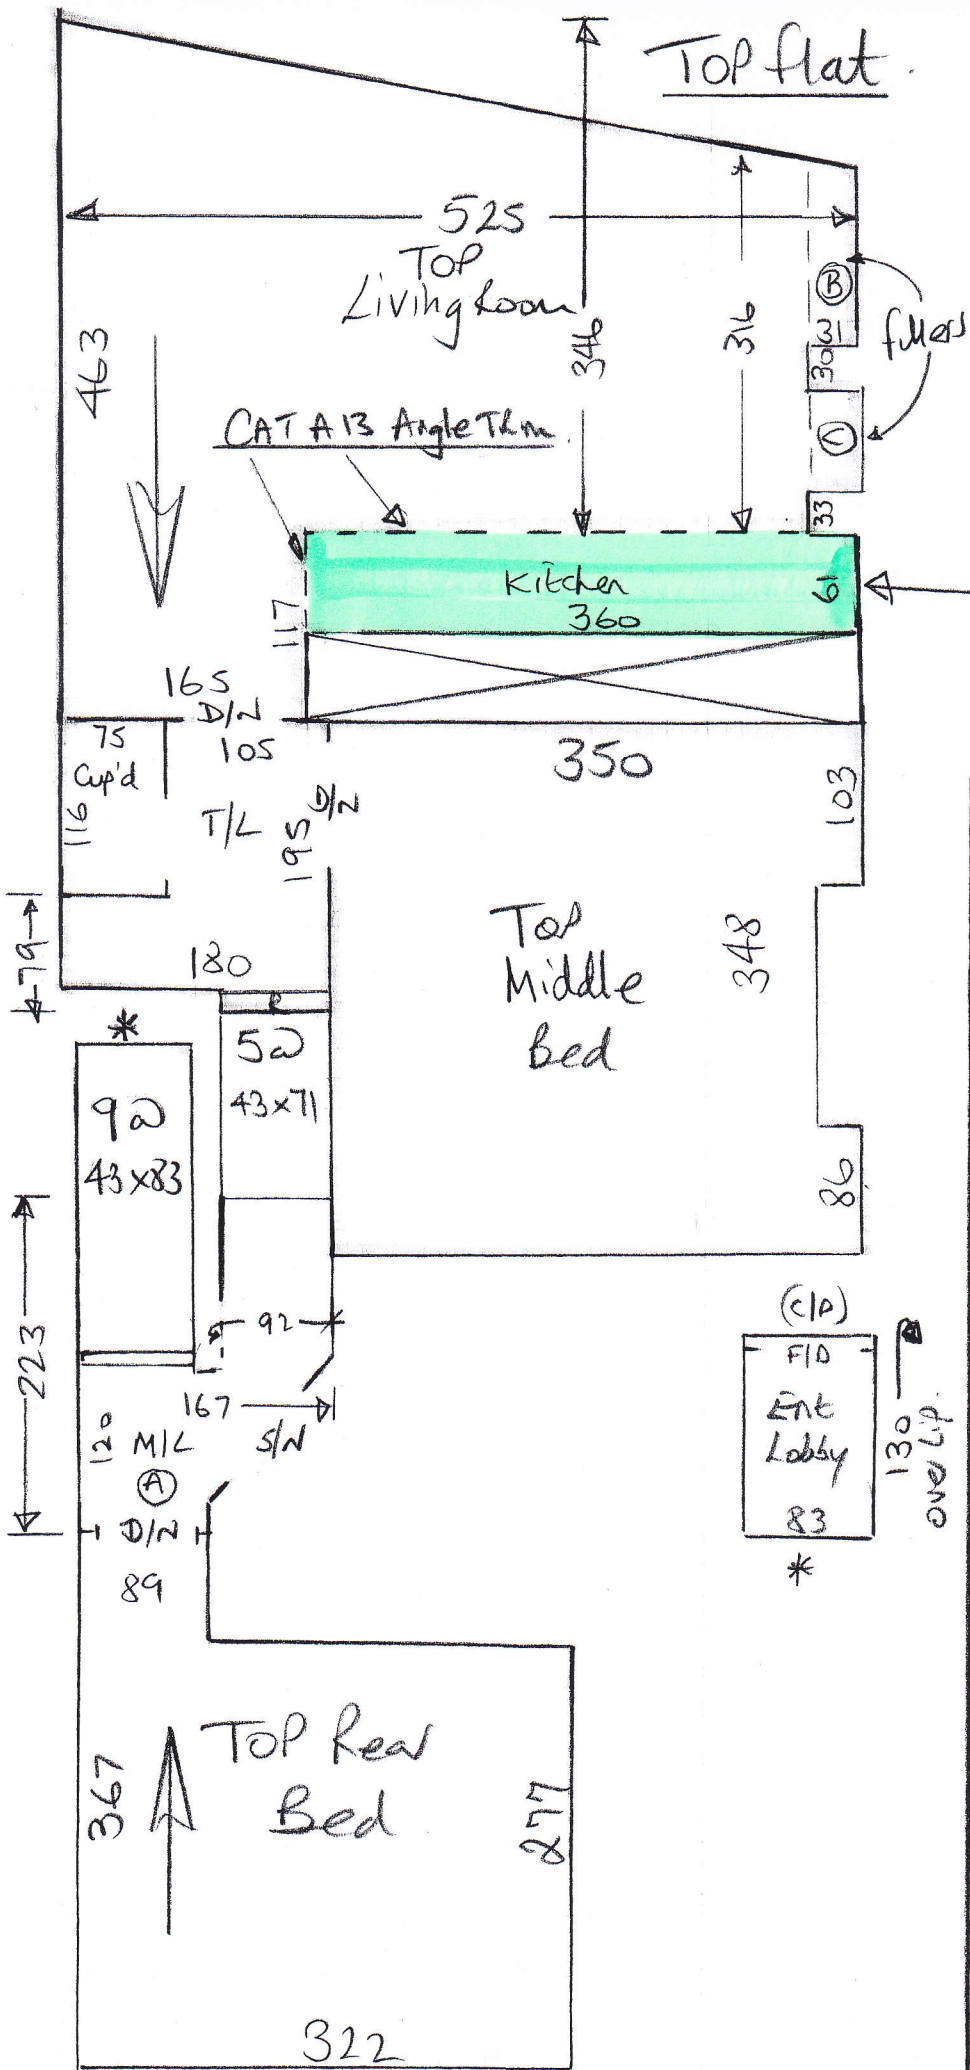

P26347
Griffin

1 of 6

Top flat

P26347
Griffin

2 of 6

Common Parts

Top flat

P26347- Griffin

3 of 6

Vinyl to
finish on
edge of base
skirting panel
to be fitted

trim to
finish inside the
skirting line

TOP PLAT

P26347 - GR41W

CARPET

VOLUME

no trim
chest
width

trim starts

trim to start on
churney breast
edge not inside it

4/6

1st floor flat

P26347 - Griffin.

5 of 6

trim to go
shrinking line

6066

train to start on
chuckey break edge
note inside it

CARPET

train starts

no train just
wings