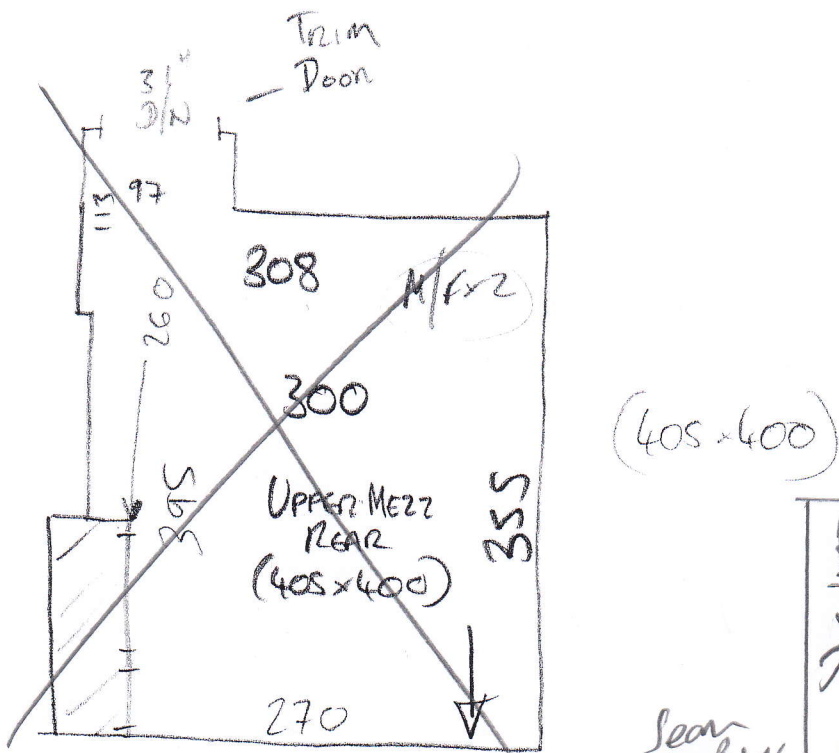

$$= \underline{\underline{390000}}$$

### Tight Plan!

- \* Check measure whole piece before cutting as it's tight on the length (roller)
- \* use a straight edge when cutting down to make sure we have enough.

P26349

AUGUST

2 of 3

(405x400)

Remedial work

\* Also

Tuck down/Repl  
 EX CAT in  
 Left Bed & T/L  
 + Stretch Back  
 into D/BAR  
 where lifted  
 by Plumber

Seam in Bay

Trim Door

Circle 100x110

P26349  
AUCUTT

3 of 3