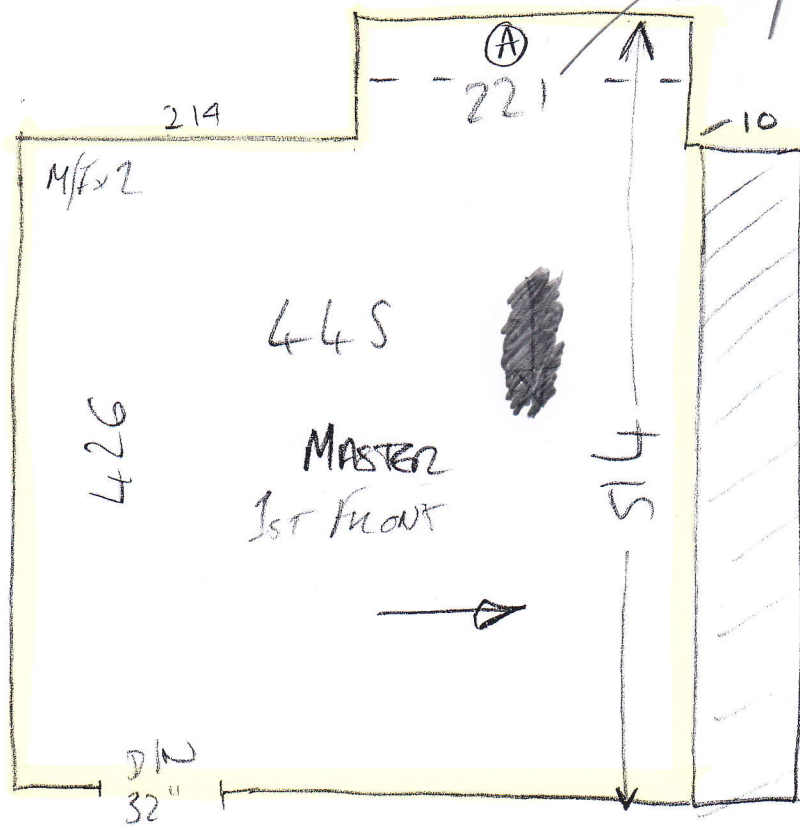

### Tight Plan!

- \* Check measure whole piece before cutting as it's tight on the length (roller)
- \* use a straight edge when cutting down to make sure we have enough.

P26349

AUGUST

2 of 3

(405x400)

Remedial work

\* Also

Tuck down/Repl  
 EX CAT in  
 Left Bed & T/L  
 + Stretch Back  
 into D/BAR  
 where lifted  
 by Plumber

Seam in Bay

Trim Door

Circle 100x110

P26349  
AUCUTT

3 of 3