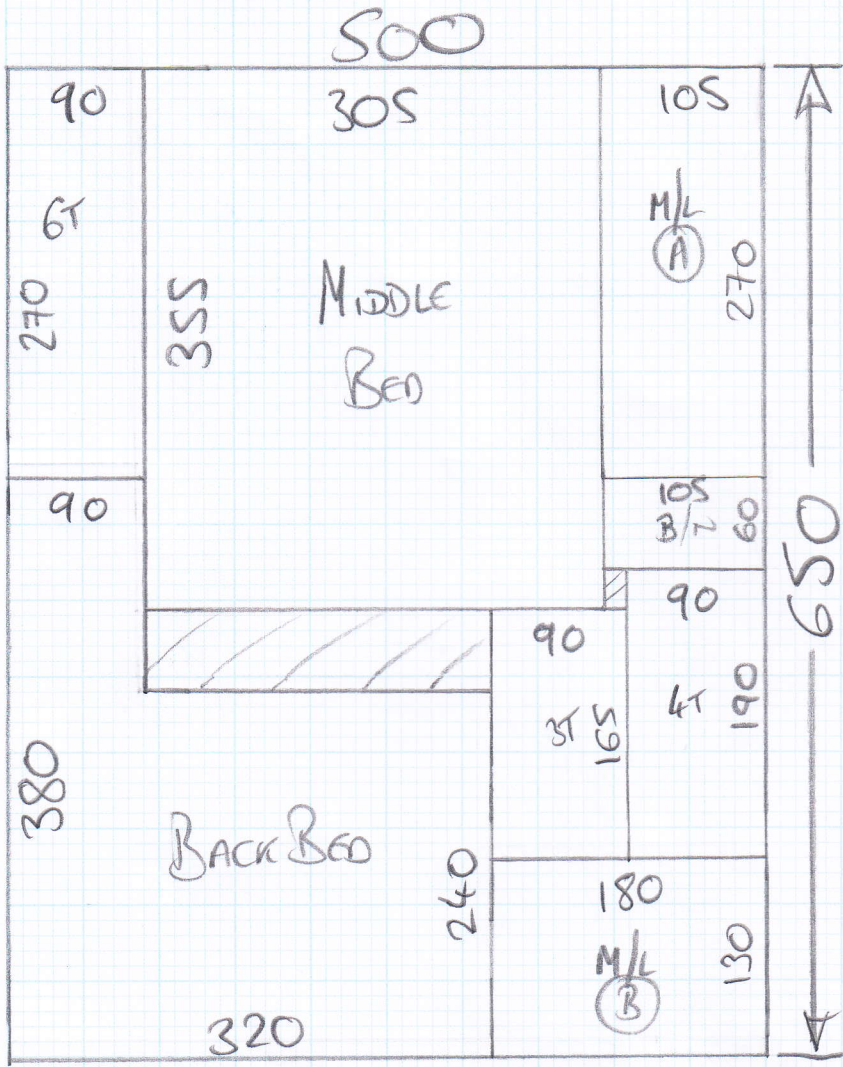

P26366
BAKER

Job No:

Name:

Address:

Tel:

Sheet:

1 of 2

Sherborne

Col. SH10-21

= 650 x 500

= 32.5m²

P26366
BAKER

Job No:

Name:

Address:

Tel:

Sheet:

2 of 2

New way to 2 beds only
re-use ex or STR/LAND/
(Laid by us in 2013)

Light furniture