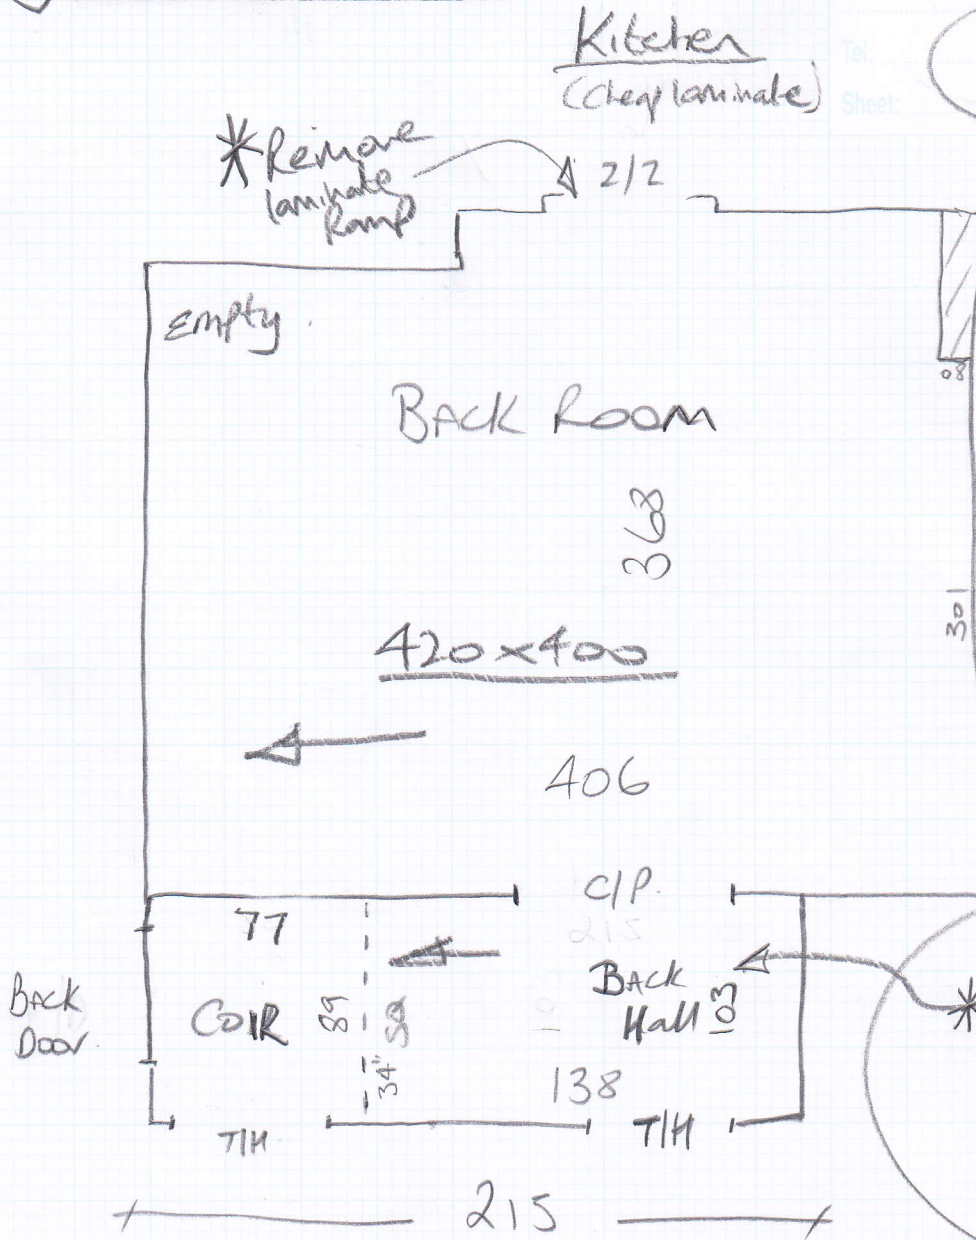

Call Vlad on way to arrange
Access 07946-545595

P26368

Job No:
Name: JAM

Seagrass - NATURAL

Address:

lot 1

Tel:

Sheet:

fit 1/5
Trim 6/5 (m)

Living Room (Remedial)

Cut Back Seagrass
to edge of hearth
tiles & trim with
S/NAP.