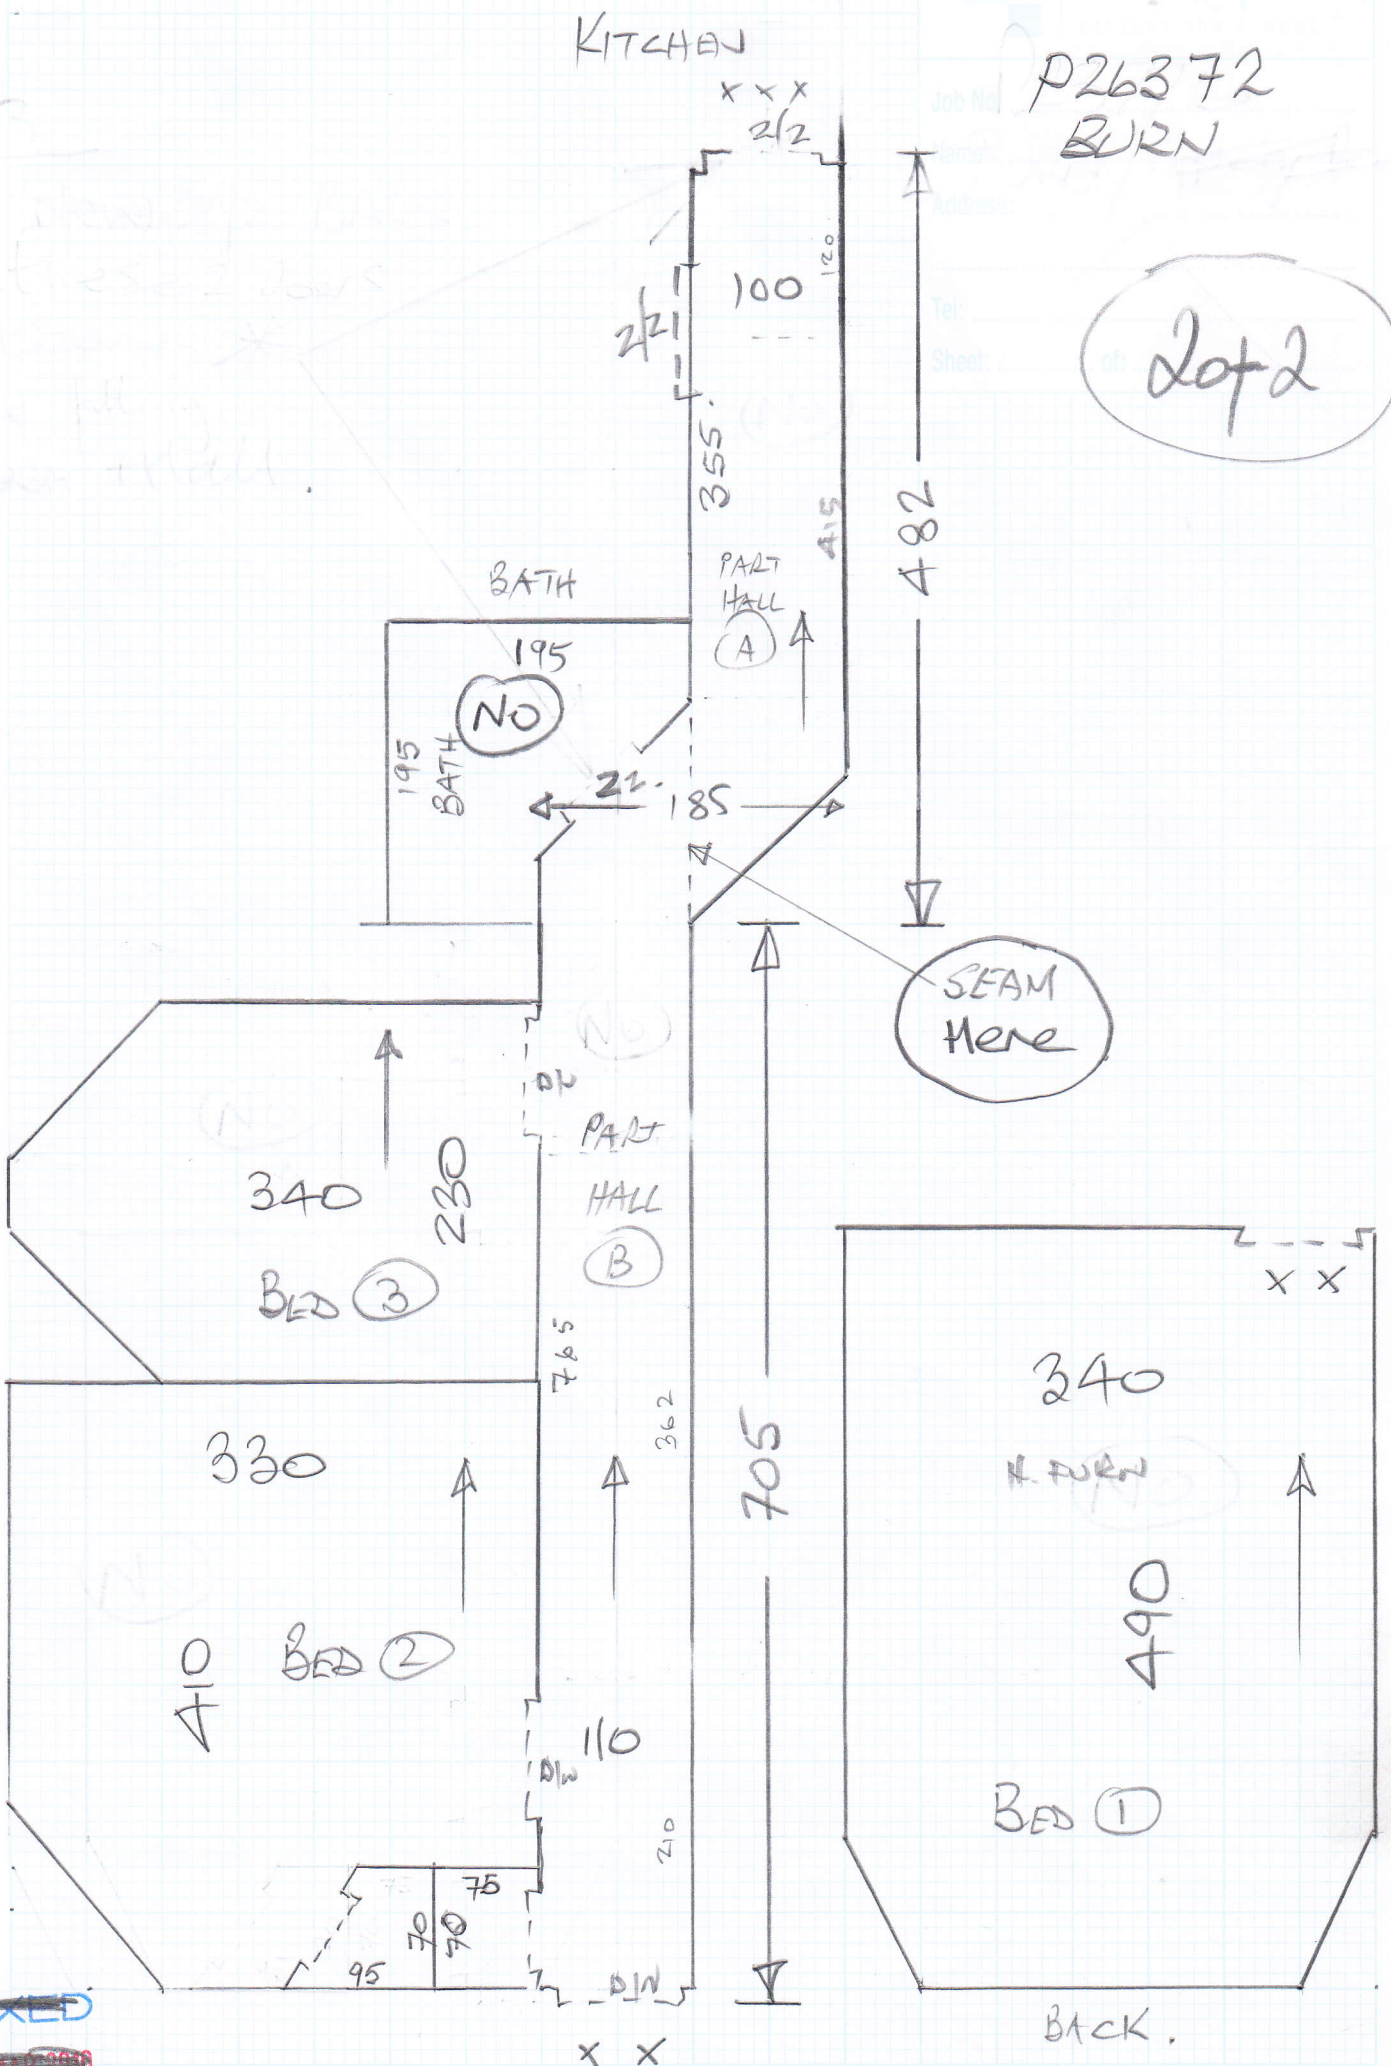

 mrcarpet
 Job No: P26372
 Name: BURN
 Address:
 Tel: 1 of 2
 Sheet:

Valencia - VAL-409
 = 1350 x 500
 = 67.5 M²

P26372
BURN

Job No:

Name:

Address:

Tel:

Sheet:

of 2 of 2

Fit new carpet
at these 2 doors
Ankara
two filling
Kleen + Wash.

FXED