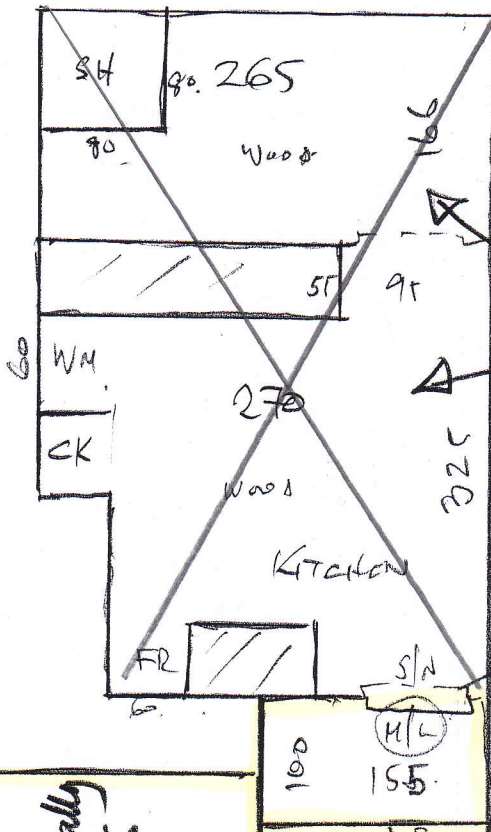

mrcarpet  
 Job No: P26375  
 Name: SMART  
 Address:  
 Tel:  
 Sheet: 1 of 2

EASYcare TWIST  
Col. EASY-24

Sitting Room 360x500  
 Cut Plan 495x500  
 855x500  
 = 42.75m<sup>2</sup>

Re-use ex v/Lay, sledge & D/BARS.

\* Collect keys from Putney & drop back to Putney when finished.

\* Must leave clean & tidy ready for new tenants.

P26375

~~P24395~~  
SMART

FIRST FLOOR FLAT

2 of 2

~~Kirstyle - PALADE~~  
~~FALNHOUSE Stone~~  
= 510 x 300 mm

STEP 40 x 95

A @ 44 x 73

9 @ 44 x 75

B/W 45 x 95

~~Old LOBBY~~  
125 x 165 (Existing)

Existing  
Area Bal.

Actually  
335

360 x 500

FRONT