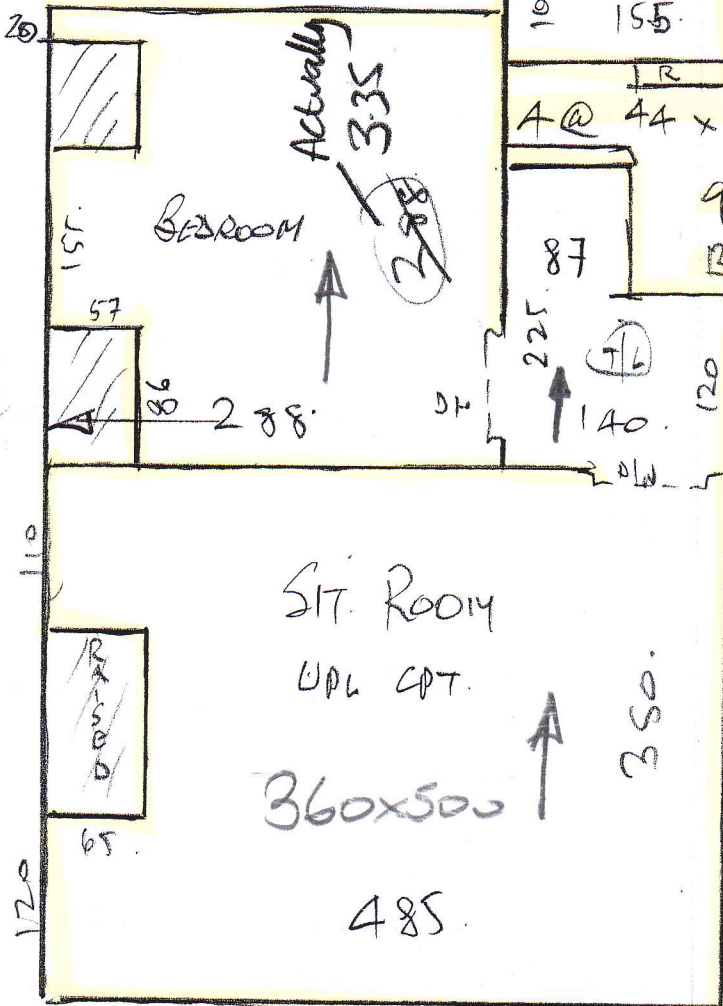

mrcarpet  
 Job No: P26375  
 Name: SMART  
 Address:  
 Tel:  
 Sheet: 1 of 2

EASYcare TWIST  
Col. EASY-24

Sitting Room 360x500  
 Cut Plan 495x500  
 855x500  
 = 42.75m<sup>2</sup>

Re-use ex v/Lay, sledge & D/BARS.

\* Collect keys from Putney & drop back to Putney when finished.

\* Must leave clean & tidy ready for new tenants.

P26375

~~P24395~~  
SMART

FIRST FLOOR FLAT

2 of 2

~~Kirstyle - PALADE~~  
~~FALNHOUSE Stone~~  
= 510 x 300 mm

STEP 40 x 95

A @ 44 x 73

9 @ 44 x 75

B/W 45 x 95

~~Old LOBBY~~  
125 x 165 (Existing)

Existing  
Area Bal.

Actually  
335

360 x 500