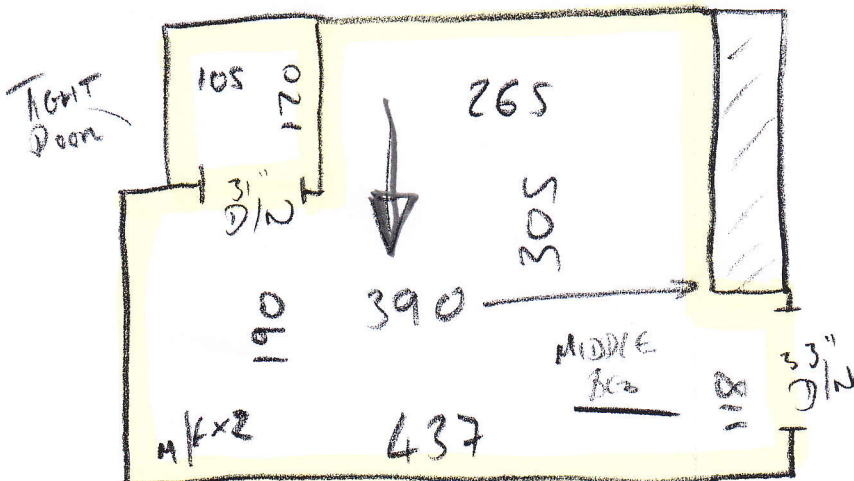

Job No: P26394

Name: CONDOR

Address: (10F2)

Tel: or:

SILK TOUCH

-SLK-331

MIDDLE BED + CORN = 325 x 500

LARGE REAR BED = 420 x 400

= 33.05m<sup>2</sup>

P26394  
CONDORON

20F2

(QUOTE 2)

(QUOTE 1)

= 420 x 400

(QUOTE 1)

= 325 x 500