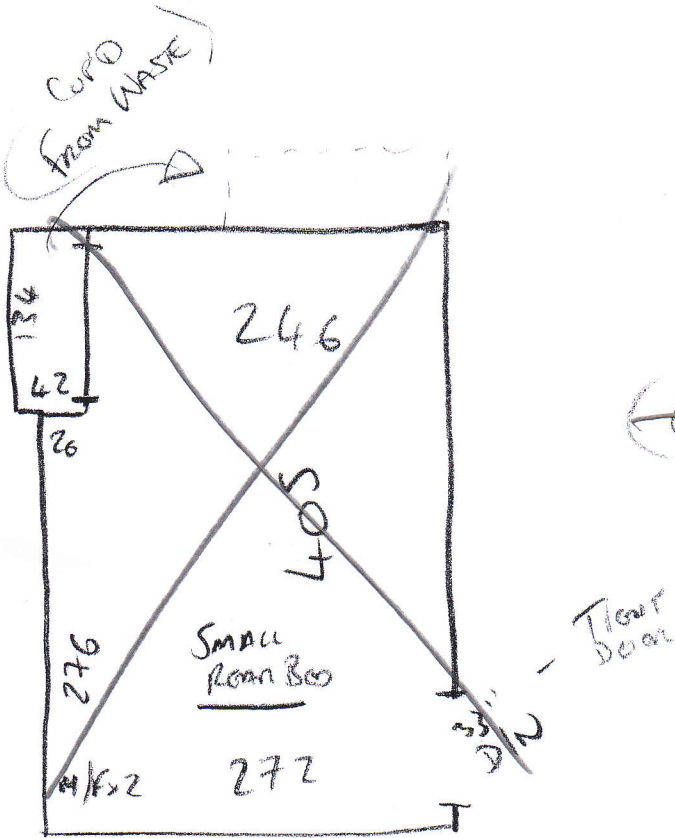

Job No: P26394

Name: CONDOR

Address: (10F2)

Tel: or:

SILK TOUCH

-SLK-331

MIDDLE BED + CORN = 325 x 500

LARGE REAR BED = 420 x 400

= 33.05m<sup>2</sup>

P26394  
CONDORON

20F2

(QUOTE 2)

(QUOTE 1)

= 420 x 400

(QUOTE 1)

= 325 x 500