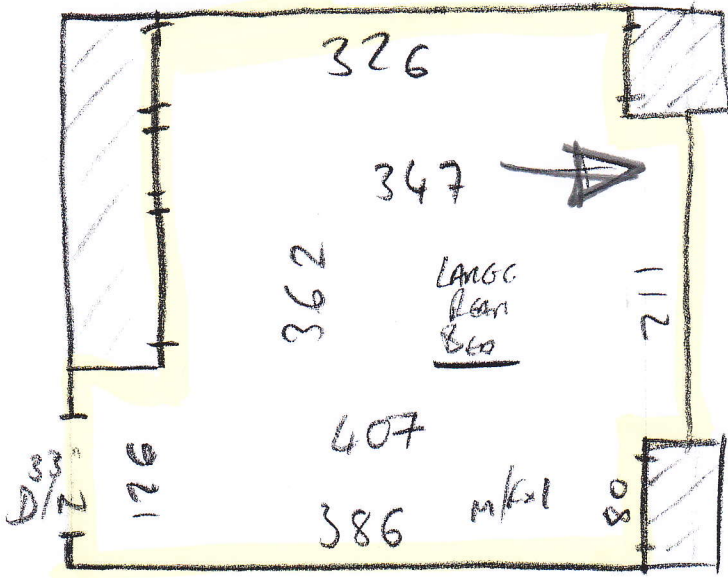

Job No: P26394

Name: CONDOR

Address: (10F2)

Tel: or:

SILK TOUCH

-SLK-331

MIDDLE BED + CORN = 325 x 500

LARGE REAR BED = 420 x 400

= 33.05m<sup>2</sup>

P26394  
CONDORON

20F2

(QUOTE 2)

(QUOTE 1)

= 420 x 400

(QUOTE 1)

= 325 x 500