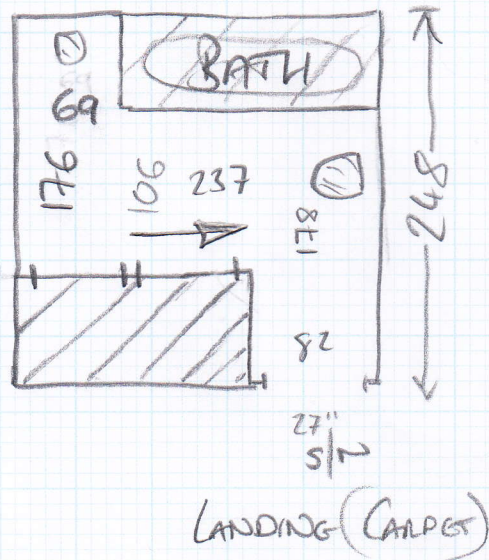

ULTIMATE DESIGN  
CUSHION VINYL  
- NAVARRA 8008  
 250 x 300  
 = 7.5m<sup>2</sup>

mrcarpet  
 Job No: P26398  
 Name: BIRD BUILD LTD  
 Address:  
 Tel: 1 of 1  
 Sheet:

- RE-USE EXISTING PLYWOOD - PATCH IN NEXT TO BATH
- RE-USE TACKY BLUE U/LAY (2mm)
- UPLIFT & CUSHION VINYL