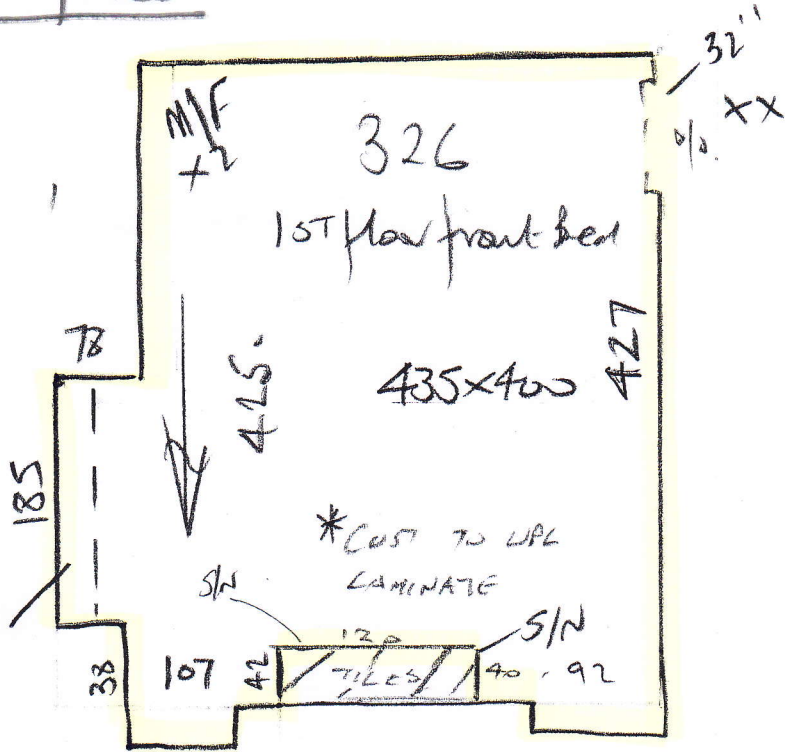

mrcarpet  
 Job No: P26410  
 Name: Mathieson  
 Address:  
 Tel: 1 of 3  
 Sheet: of:

Rosskeen Loop  
Col. Ros-601

TOP MAIN ROOM 5.70 x 400  
 1ST floor front bed 435 x 400  
 Cut plan (1) 840 x 400  
 " " (2) 475 x 400  
2320 x 400  
 = 9280m<sup>2</sup>

\* Leave large waste pieces with Customer for Mats

TOP FLOOR

P2640  
Mathieson

Luxury pu foam + SATIN AI. BARS

2 of 3

1st floor

P26910  
MATHIESON

3 of 3

BINDING  
SLATE. C39

- ✓ 6 @ 45 x 89 + 1/2
- ✓ 14 L 115 x 90
- ✓ 4 @ 45 x 87
- ✓ 14 L 115 x 90
- ✓ 3 @ 45 x 89 + 1/2
- ✓ B/W 55 x 180
- ✓ B/W 70 x 180