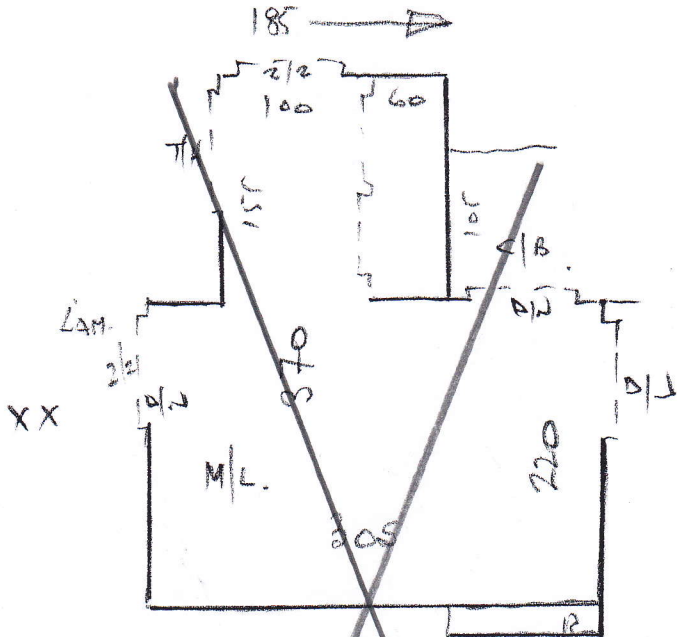

mrcarpet  
 Job No: P26410  
 Name: Mathieson  
 Address:  
 Tel: 1 of 3  
 Sheet: of:

Rosskeen Loop  
Col. Ros-601

TOP MAIN ROOM 5.70 x 400  
 1ST floor front bed 435 x 400  
 Cut plan (1) 840 x 400  
 " " (2) 475 x 400  
2320 x 400  
 = 9280m<sup>2</sup>

BINDING  
SLATE. C39

- ✓ 6 @ 45 x 89 + 1/2
- ✓ 14 L 115 x 90
- ✓ 4 @ 45 x 87
- ✓ 14 L 115 x 90
- ✓ 3 @ 45 x 89 + 1/2
- ✓ B/W 55 x 180
- ✓ B/W 70 x 180