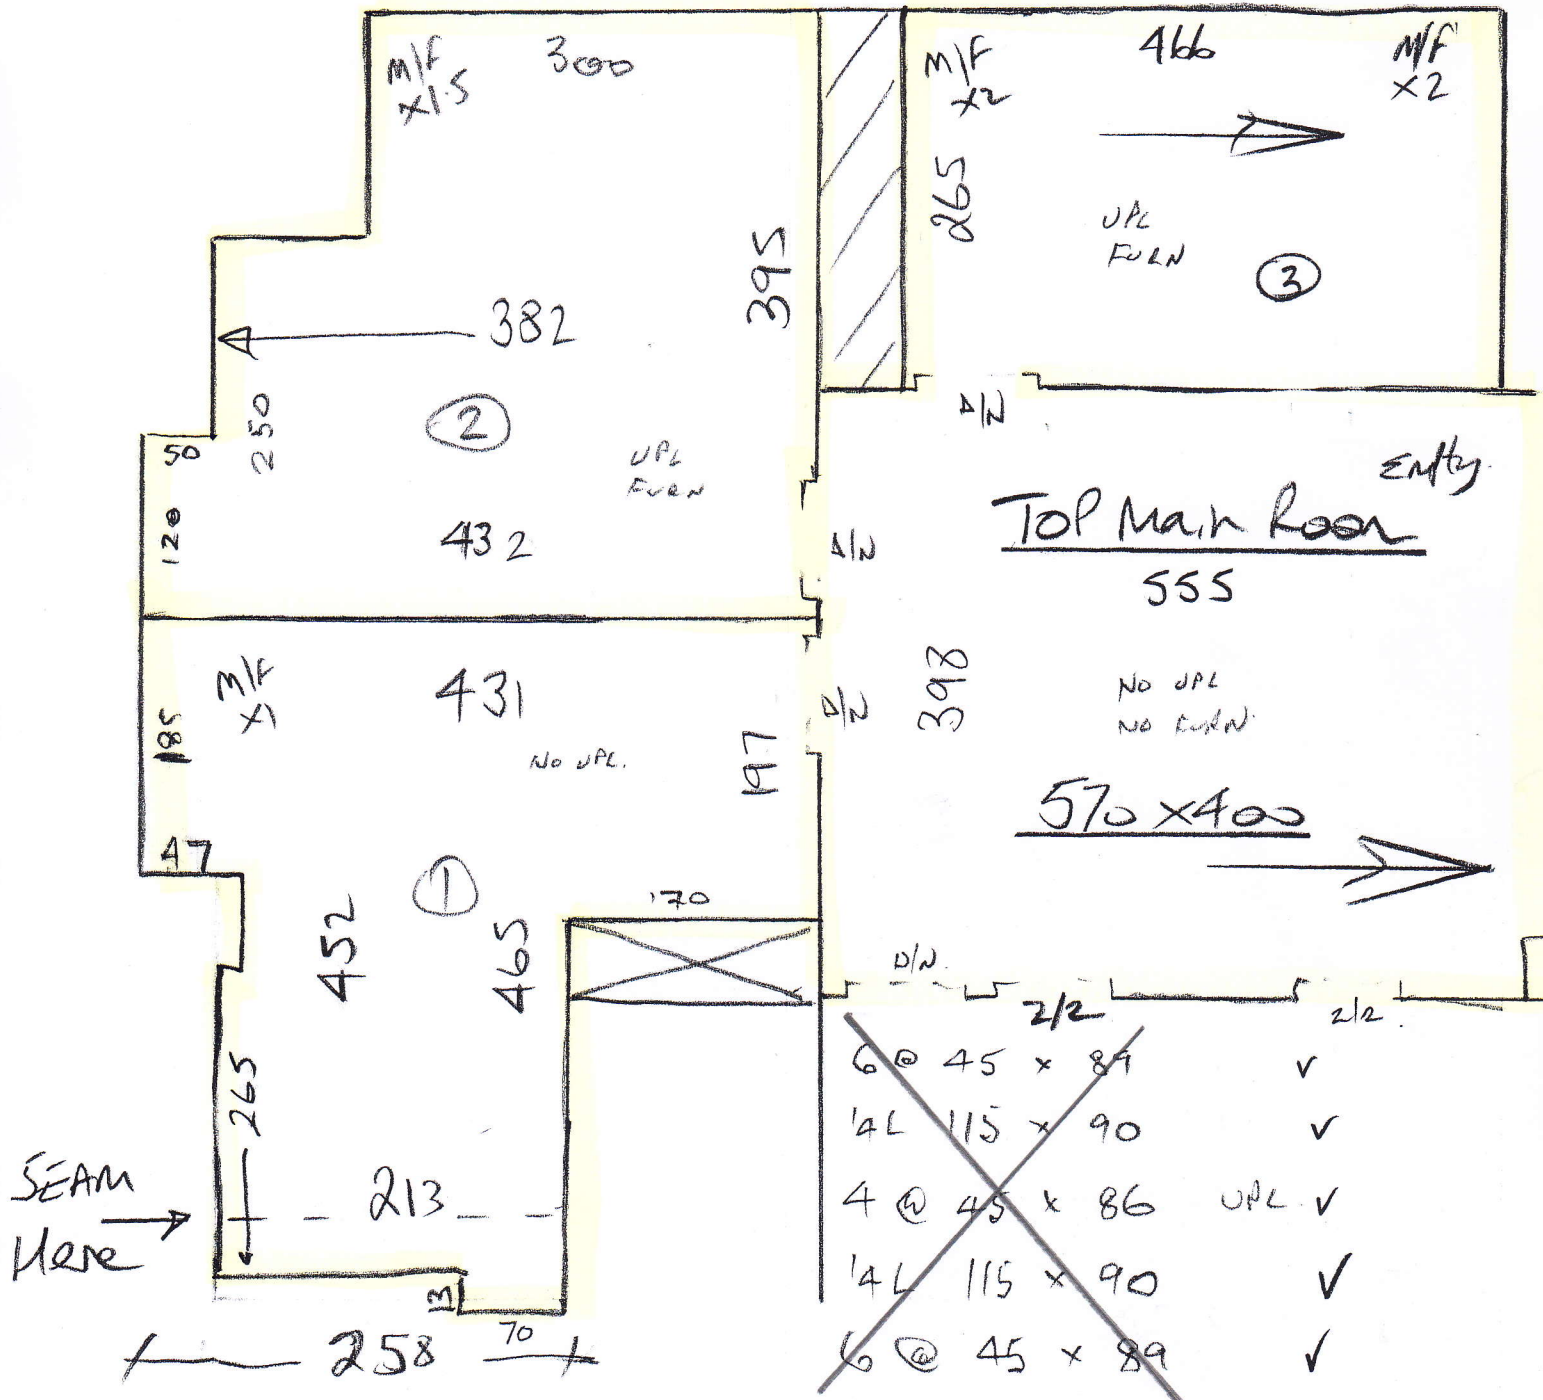

mrcarpet  
 Job No: P26410  
 Name: Mathieson  
 Address:  
 Tel: 1 of 3  
 Sheet: of:

Rosskeen Loop  
Col. Ros-601

TOP MAIN ROOM 5.70 x 400  
 1ST floor front bed 435 x 400  
 Cut plan (1) 840 x 400  
 " " (2) 475 x 400  
2320 x 400  
 = 9280m<sup>2</sup>

\* Leave large waste pieces with Customer for Mats

TOP FLOOR

P2640  
Mathieson

Luxury pu foam + SATIN AI. BARS

2 of 3

1st floor

P26910  
MATHIESON

3 of 3

BINDING  
SLATE. C39

- ✓ 6 @ 45 x 89 + 1/2
- ✓ 14 L 115 x 90
- ✓ 4 @ 45 x 87
- ✓ 14 L 115 x 90
- ✓ 3 @ 45 x 89 + 1/2
- ✓ B/W 55 x 180
- ✓ B/W 70 x 180