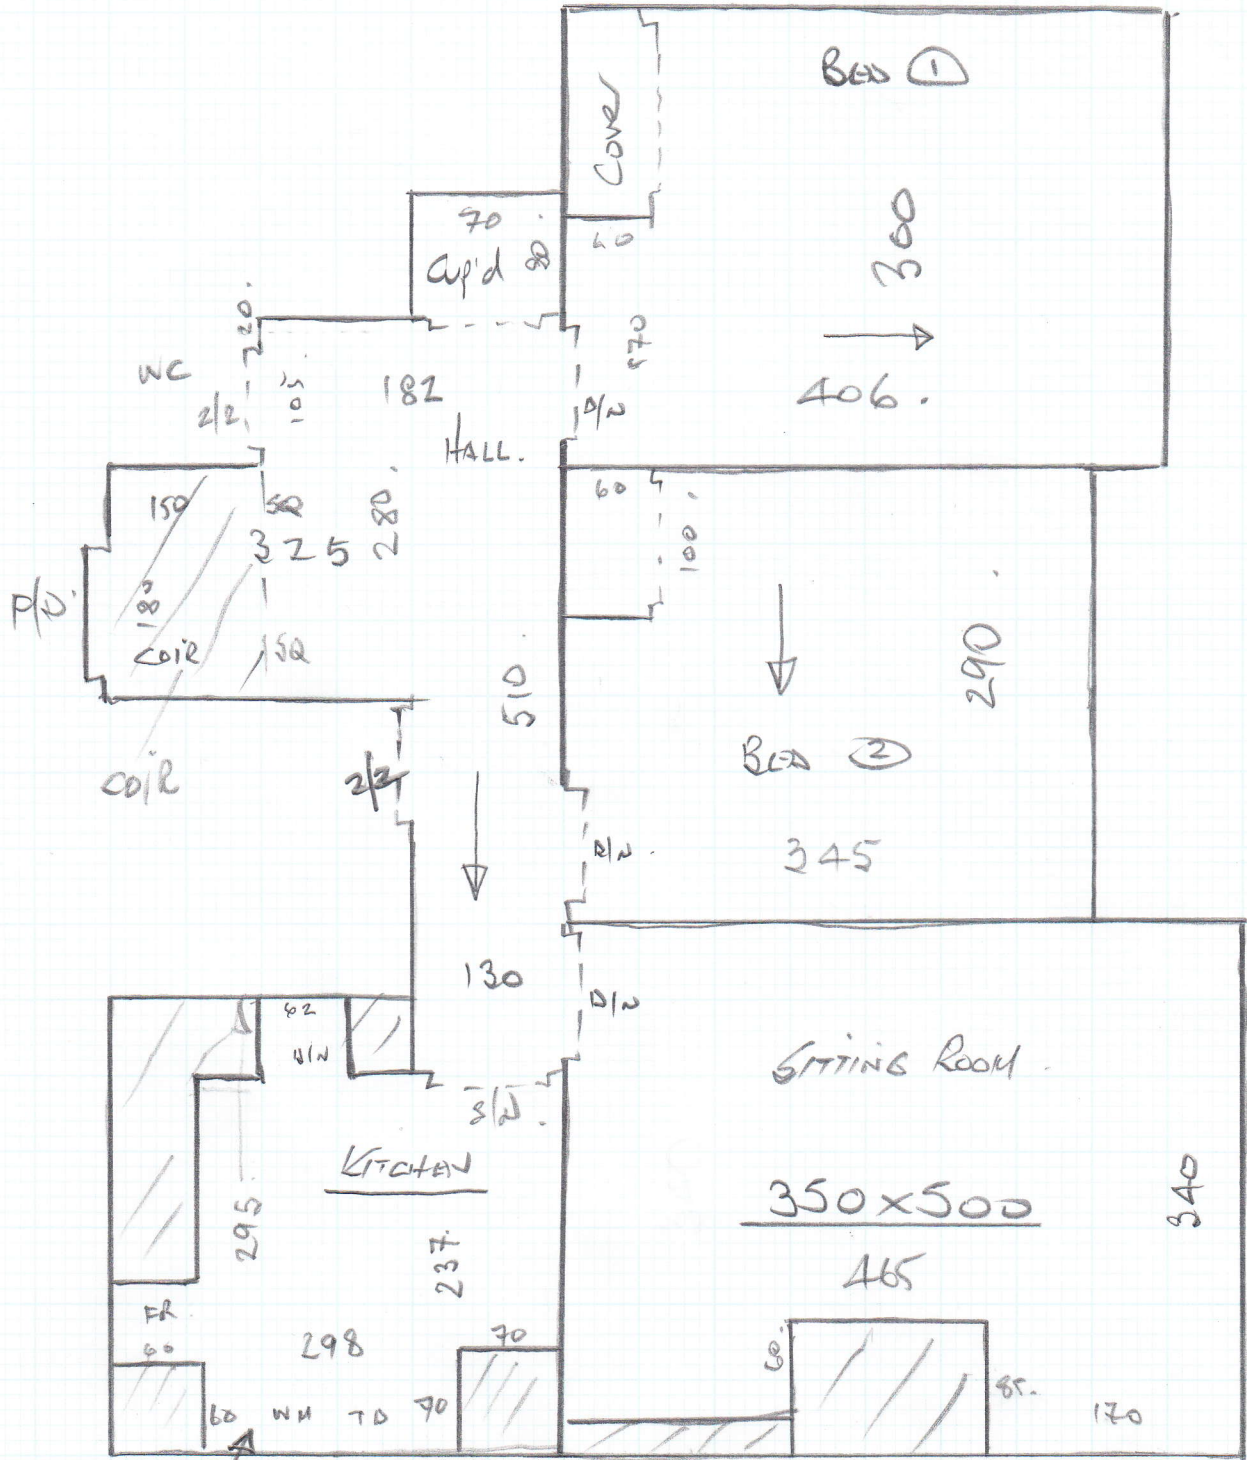

EASY Care Twist - EASY-23

mrcarpet

P26418
Riordan

Job No:

Name:

Address:

Tel:

Sheet:

1 of 2

SITTING ROOM
350 x 500

CUT PLAN
715 x 500
1065 x v

= 53.25 M²

COIR - NATURAL
160 x 200

Ultimate Zenant 1
Col. 097 RAPALLO
Kitchen 310 x 300

Job No: P26418
Name: Riordan
Address:

Tel:
Sheet:

2 of 2

Vinyl 310 x 300.