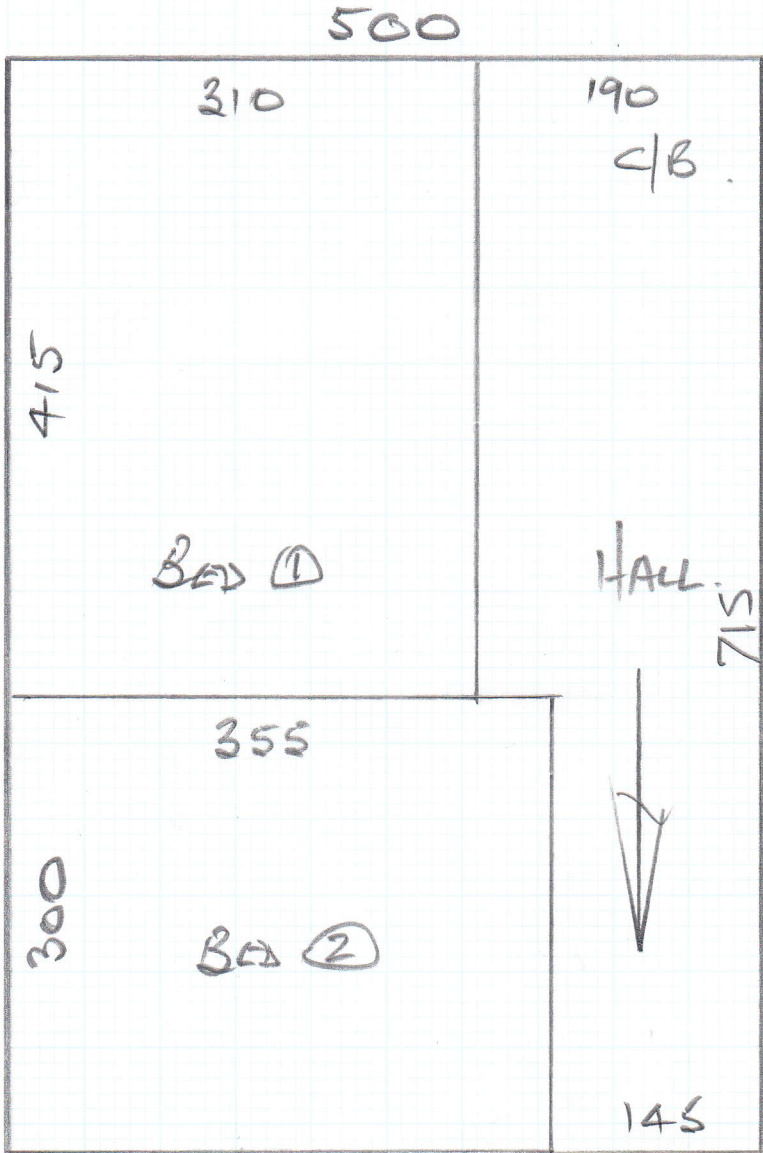

EASY Care Twist - EASY-23

mrcarpet

P26418
Riordan

Job No:

Name:

Address:

Tel:

Sheet:

1 of 2

SITTING ROOM
350 x 500

CUT PLAN
715 x 500
1065 x v

= 53.25 M²

COIR - NATURAL
160 x 200

Ultimate Zenant 1
Col. 097 RAPALLO
Kitchen 310 x 300

Job No: P26418
Name: Riordan
Address:

Tel:
Sheet:

2 of 2

Vinyl 310 x 300.