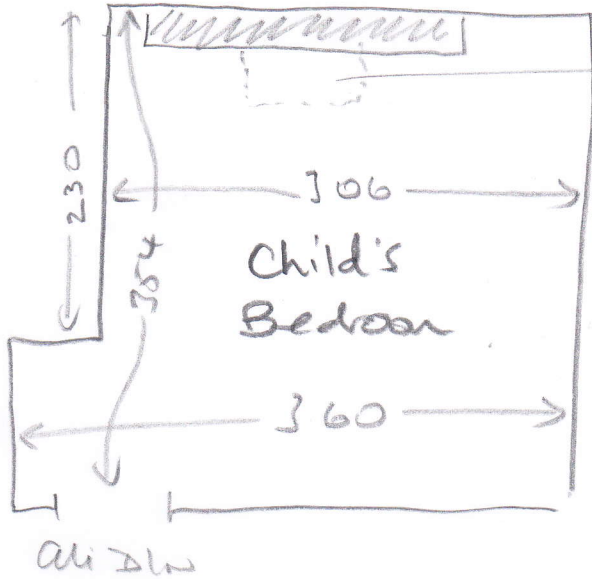

P26A22
Sodha
(1 of 1)

Slightly raised headboard
approx 6mm CARPET over top
with out u/lay.

wood
no u/lb
needs sls
m/lr (+1)

Best stripe - Col BST 103