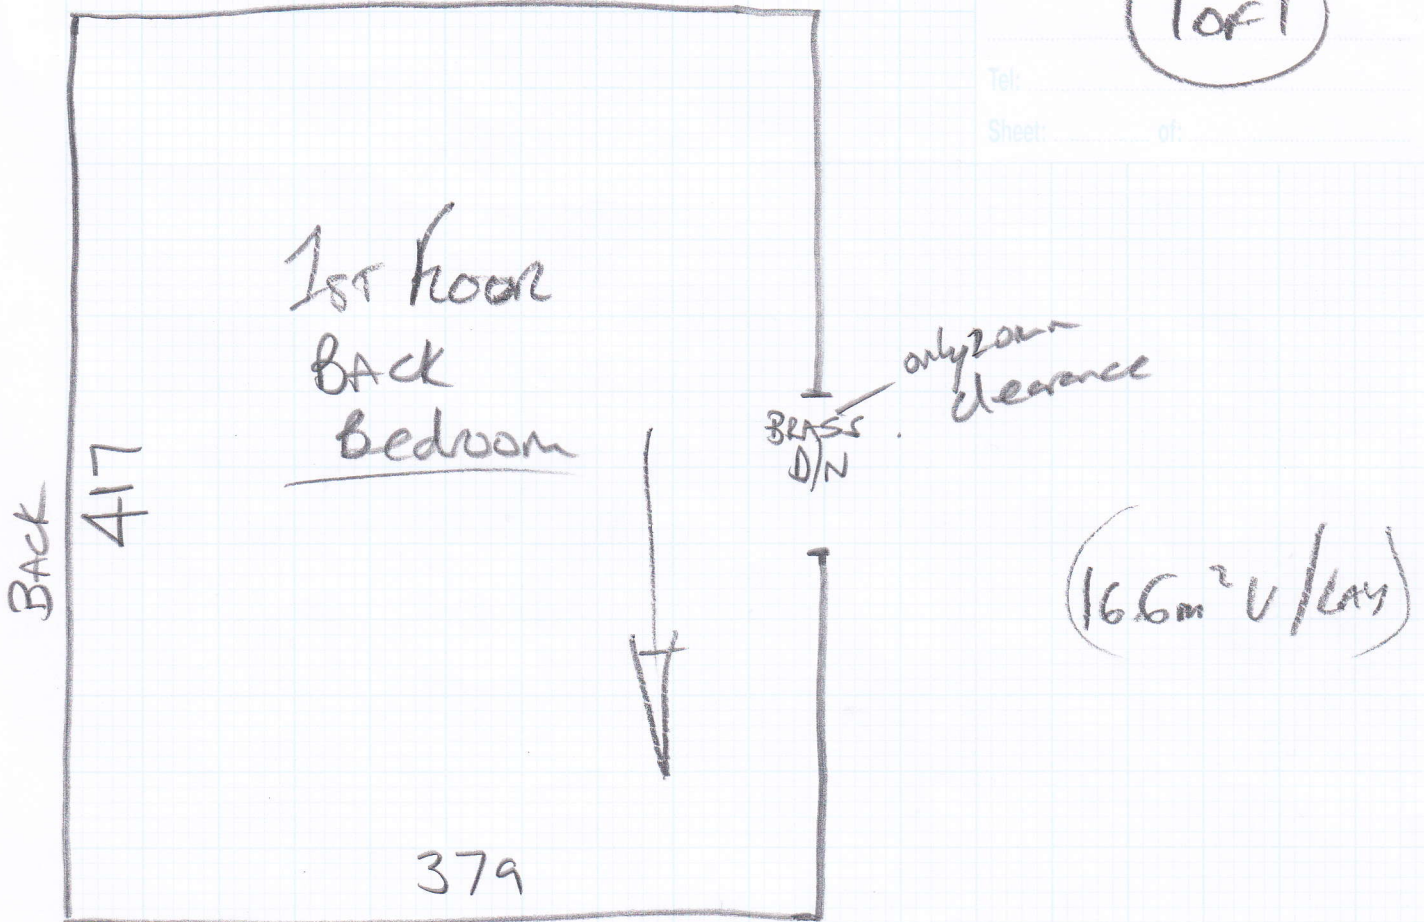

SLOANE TWIST SUPER 5002 - SLO5029

mrcarpet

430 x 400

= 17.2m²

Job No:

926439

Name:

Neale

Address:

1 of 1

Tel:

Sheet:

of:

2 solid single beds to move (2 men req)
+ 1 x 95cm wide Double w/robe

Wood floor

Needs new s/p - 11 sticks

Solid brass BARS x 1

low door (20mm)

Customer to fix floorboards + get door trimmed

* Quote sep price for up/lift/dispose & for 11/BARS