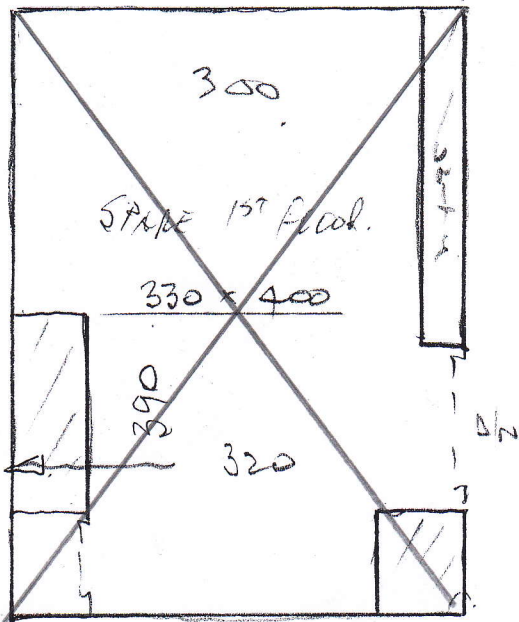

Heather Twist Supreme - Col. HES014.

P26440

FERGIE

10/2

~~MASTER BEDROOM~~ ✓

~~460 x 500~~

~~= 23 M²~~

DRESSING ROOM ✓

345 x 400

= 13.8 M²

~~SITTING ROOM~~

~~530 x 400~~ ✓

~~STUDY~~

~~195 x 400~~ ✓

~~= 29 M²~~

~~1ST FLOOR SPARE~~

~~330 x 400~~ ✓

~~= 13.2 M²~~

TOP FLOOR NURSERY

365 x 400

= 14.6 M²

BACK -

P26440
FERGIE

Lot 2

195×400

195×365

STUDY

NOT
BUILT

Phase 1

MCCZ?