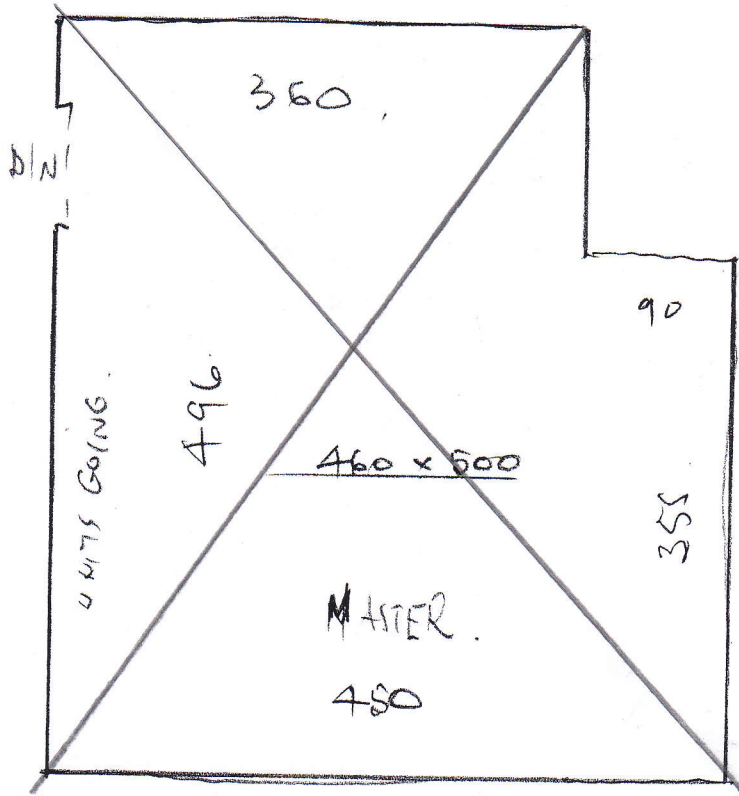

Heather Twist Supreme - Col. HES014.

P26440

FERGIE

10/2

~~MASTER BEDROOM~~ ✓

~~460 x 500~~

~~= 23 M²~~

DRESSING ROOM ✓

345 x 400

= 13.8 M²

~~SITTING ROOM~~

~~530 x 400~~ ✓

~~STUDY~~

~~195 x 400~~ ✓

~~= 29 M²~~

~~1ST FLOOR SPARE~~

~~330 x 400~~ ✓

~~= 13.2 M²~~

TOP FLOOR NURSERY

365 x 400

= 14.6 M²

BACK -

P26440
FERGIE

Lot 2

195×400

195×365

STUDY

NOT
BUILT

Phase 1

MCCZ?