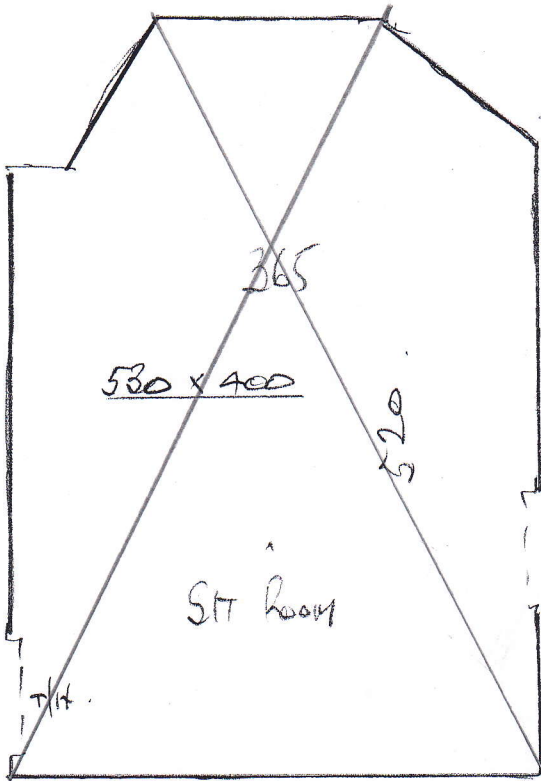

Heather Twist Supreme - Col. HES014.

P26440

FERGIE

10/2

~~MASTER BEDROOM~~ ✓

~~460 x 500~~

~~= 23 M²~~

DRESSING ROOM ✓

345 x 400

= 13.8 M²

~~SITTING ROOM~~

~~530 x 400~~ ✓

~~STUDY~~

~~195 x 400~~ ✓

~~= 29 M²~~

~~1ST FLOOR SPARE~~

~~330 x 400~~ ✓

~~= 13.2 M²~~

TOP FLOOR NURSERY

365 x 400

= 14.6 M²

BACK -

P26440
FERGIE

Lot 2

195×400

195×365

STUDY

NOT
BUILT

Phase 1

MCCZ?