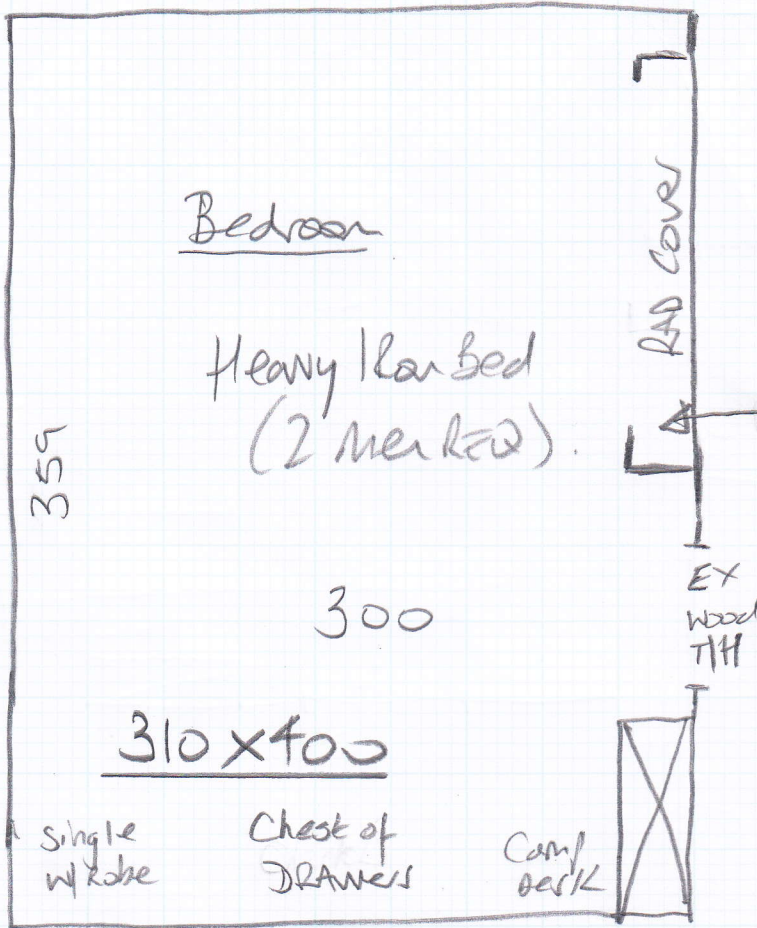

Tiverton - TIV-908

mrcarpet  
Job No: P26451  
Name: Mac Coll  
Address:  
Tel:  
Sheet: 1 of 1

\* Remove Radiator Cover before putting Carpet.

uplift ex loop berber or felt  
Re-use ex s/jc Nailed into Vinyl over concrete