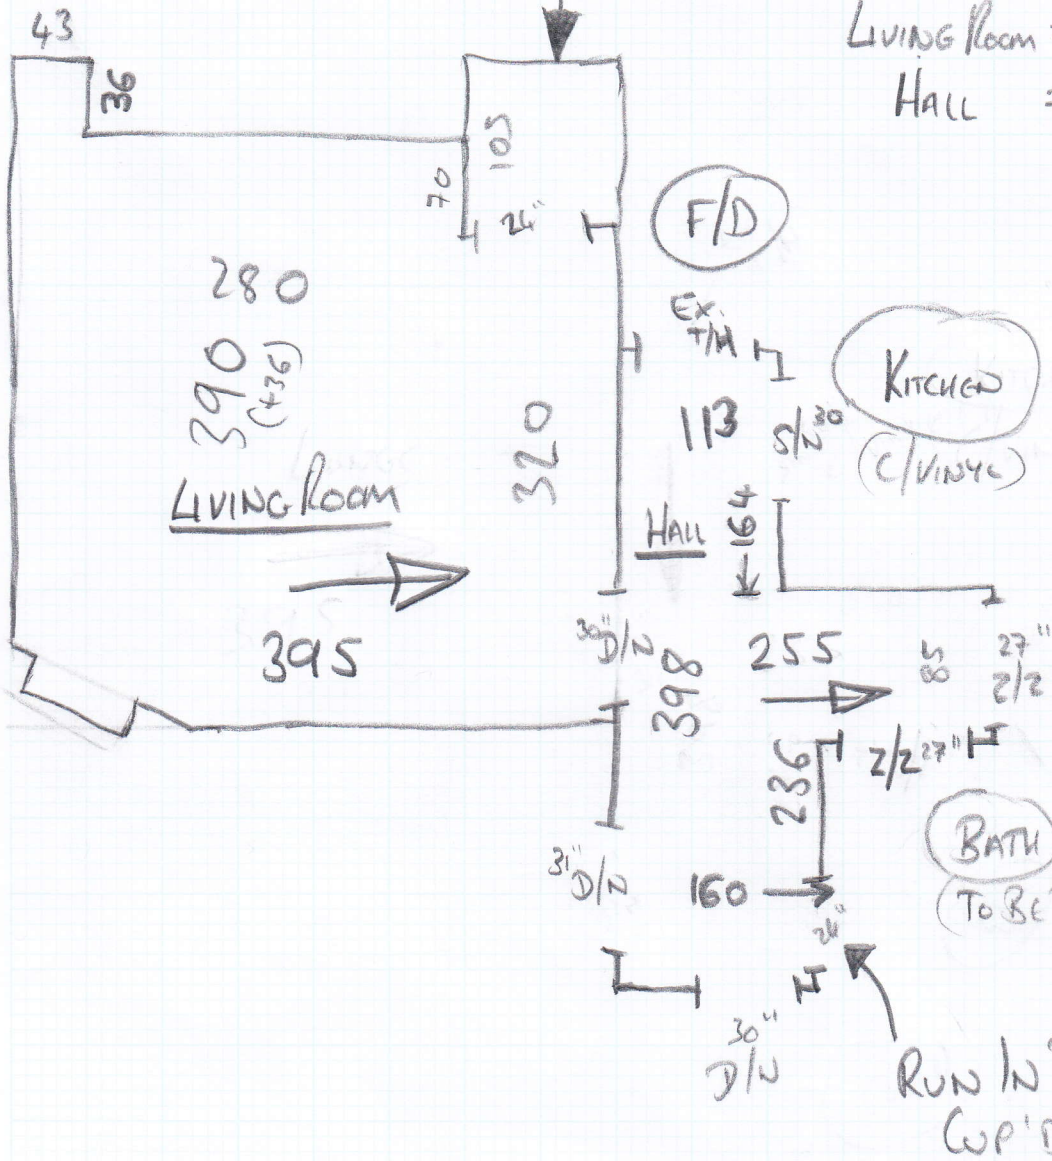

Job No: P26464  
Name: EDGECOMBE

Address: 10/F1

Tel: ULTIMA MAJOR

Spec: BOTTLE GREEN

FIT IN COP'D

Living Room = 410 x 457  
Hall = 270 x 457  
680 x 457

= 31.07m<sup>2</sup>

WC  
(To Be Tiles)

BATH  
(To Be Tiles)

RUN IN TO  
COP'D