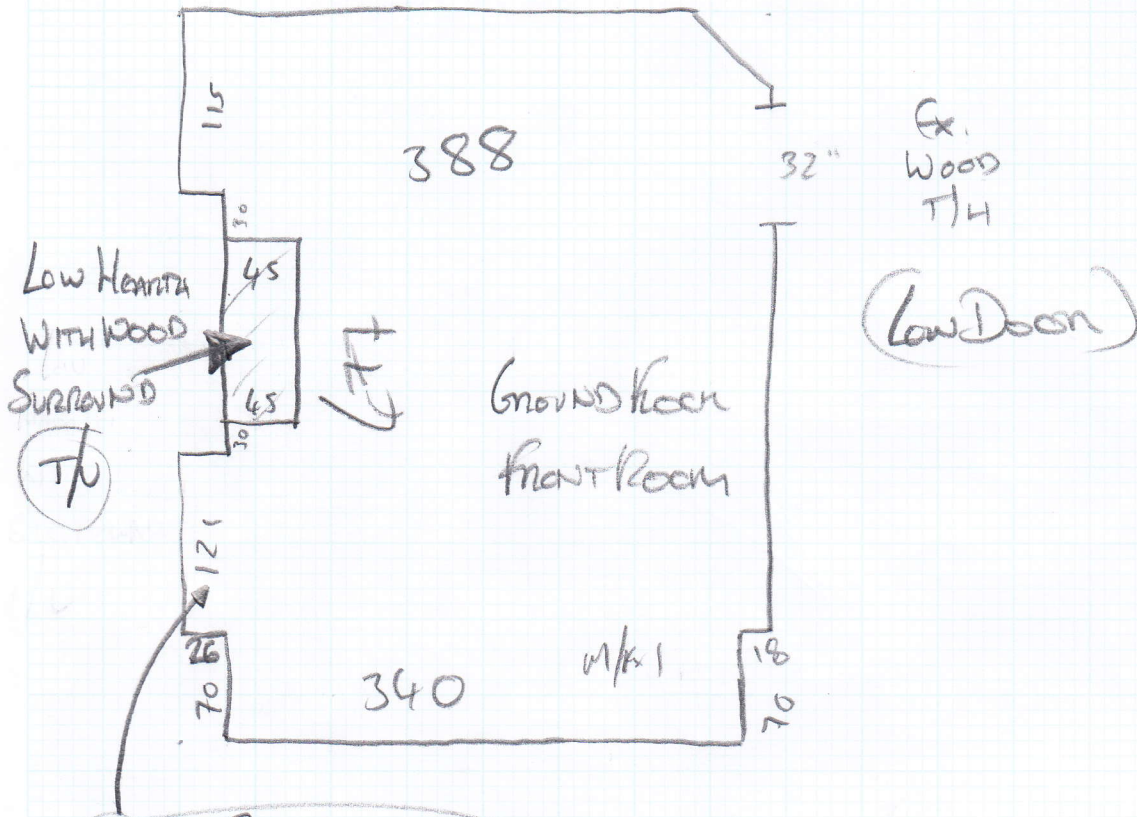

WESTEND PRESTIGE

- TURMERIC

490 x 400

= 19.6m²

mir carpet
Job No: P26468
Name: RAYMOND
Address:
Tel:
Sheet: of: 10 of 1

VENT FITTED OVER
CARPET - REMOVE
+ RE-FIT

- UPLIFT CARPET V/LAY
- Ex. S/F
- TO BE MOSTLY EMPTY OF FURNITURE