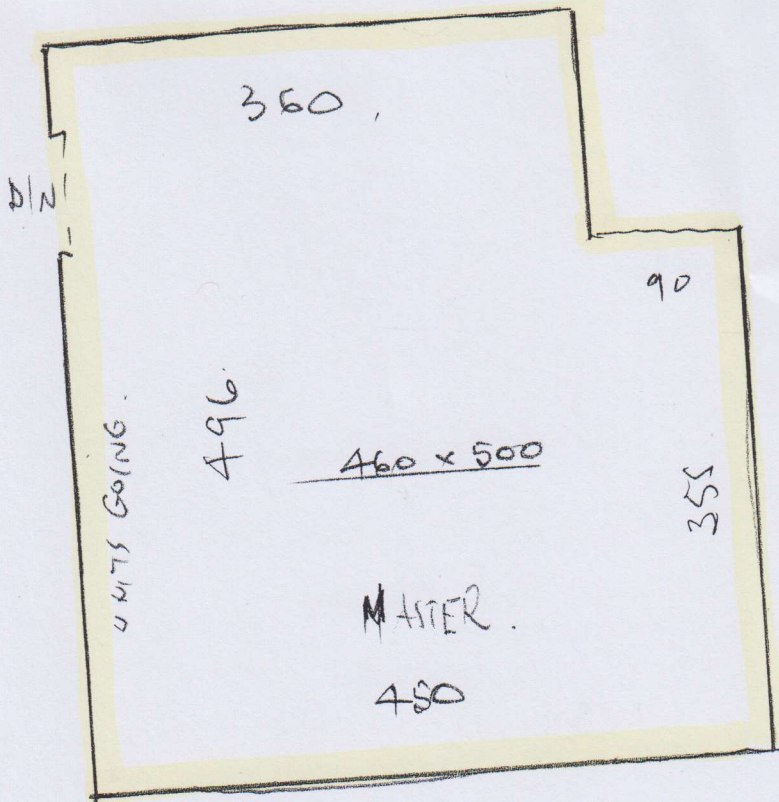

Heather Twist Supreme - H2A5014

P26469
FERGIE

lot 1

MASTER BEDROOM ✓

460×500

$= 23 \text{ M}^2$

~~DRESSING ROOM~~ ✓

~~345×400~~

~~$= 13.8 \text{ M}^2$~~

~~SITTING ROOM~~

~~530×400~~ ✓

~~STUDY~~

~~195×400~~ ✓

~~$= 29 \text{ M}^2$~~

~~1ST FLOOR SPARE~~ ✓

~~330×400~~

~~$= 13.2 \text{ M}^2$~~

~~TOP FLOOR NURSERY~~

~~365×400~~

~~$= 14.6 \text{ M}^2$~~

BACK -