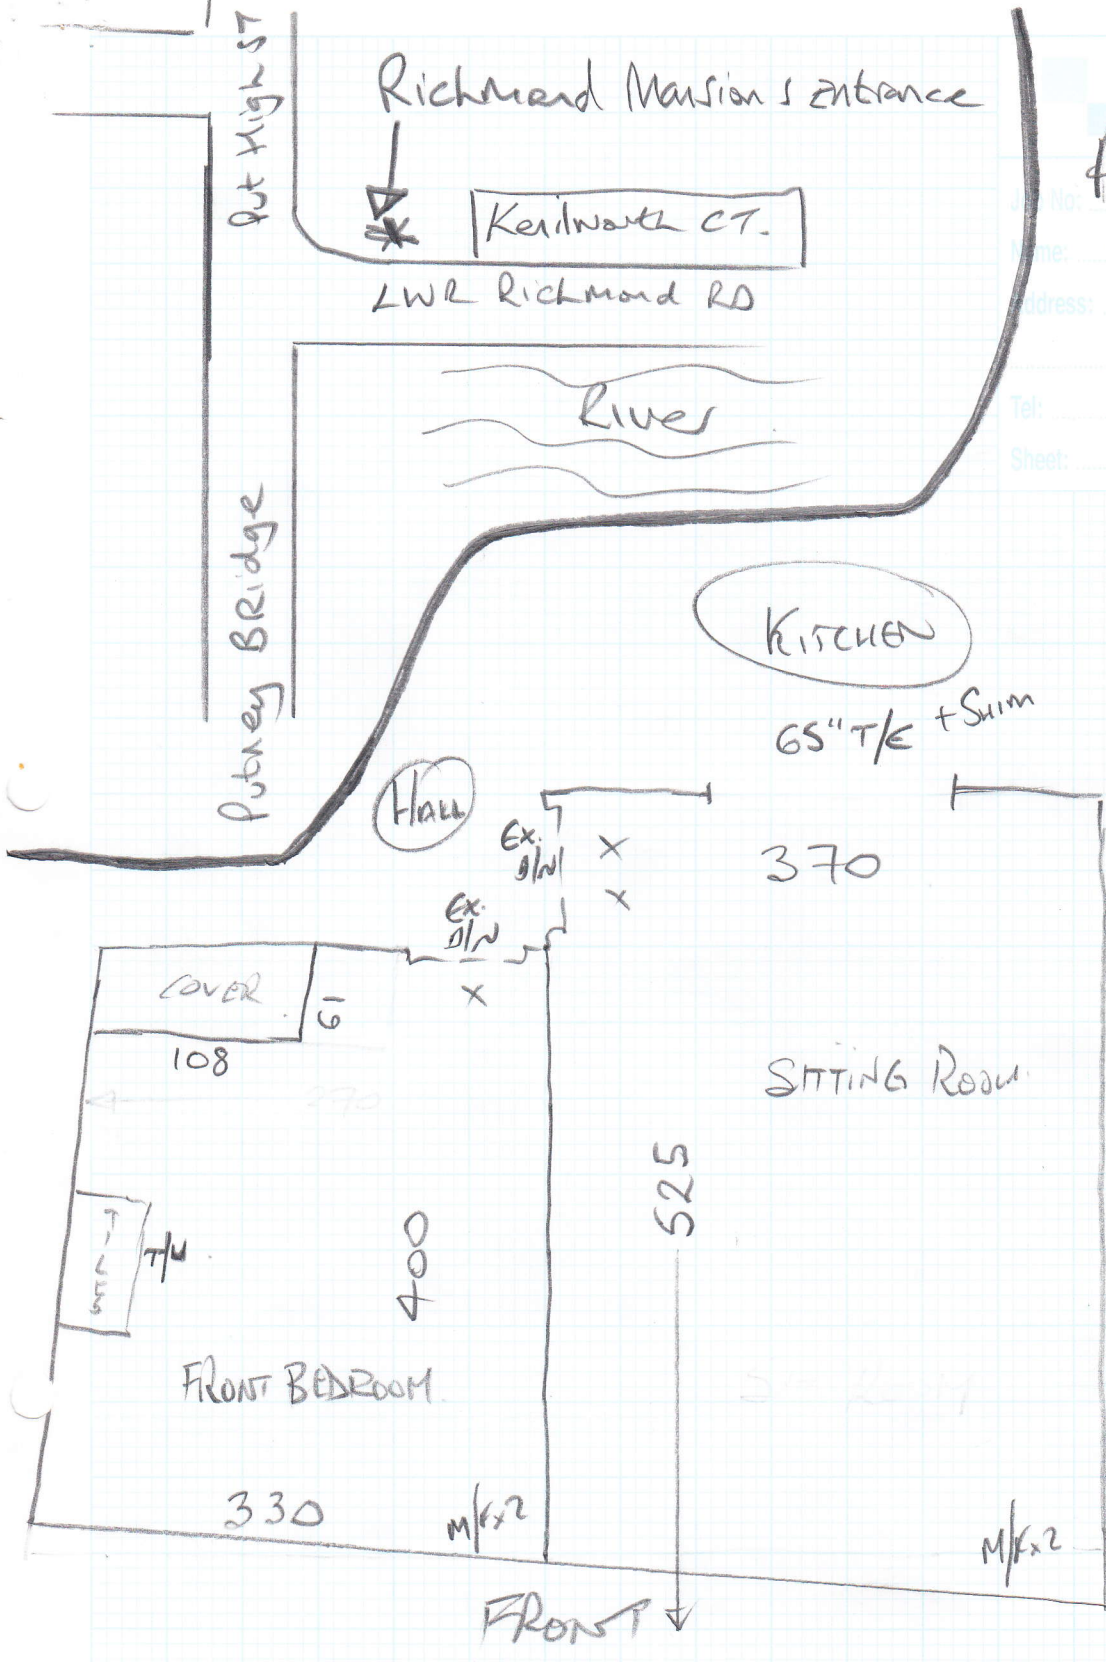

MALABAR TEXTURES - OATMEAL

- Back Bed 420 x 400
- Hall 670 x 400
- front bed 410 x 400
- Sitt Rm 540 x 400
- 2040 x 400

= 81.6 m<sup>2</sup>

\* Dark Dye with  
 \* Lullies not kept  
 FIT SHIMS @ BATHROOM,  
 2 x KITCHEN & FRONT  
 DOOR JUNCTIONS

Remember to take # of carpet  
 samples that you wish  
 to. Wisheer

No: P26470  
Name: Mullington  
Address:

Tel:  
Sheet:

of 2 of 2

\* KITCHEN TILES RUN BEYOND DOOR  
JAM - FIT NEW BARS AS BEST POSSIBLE