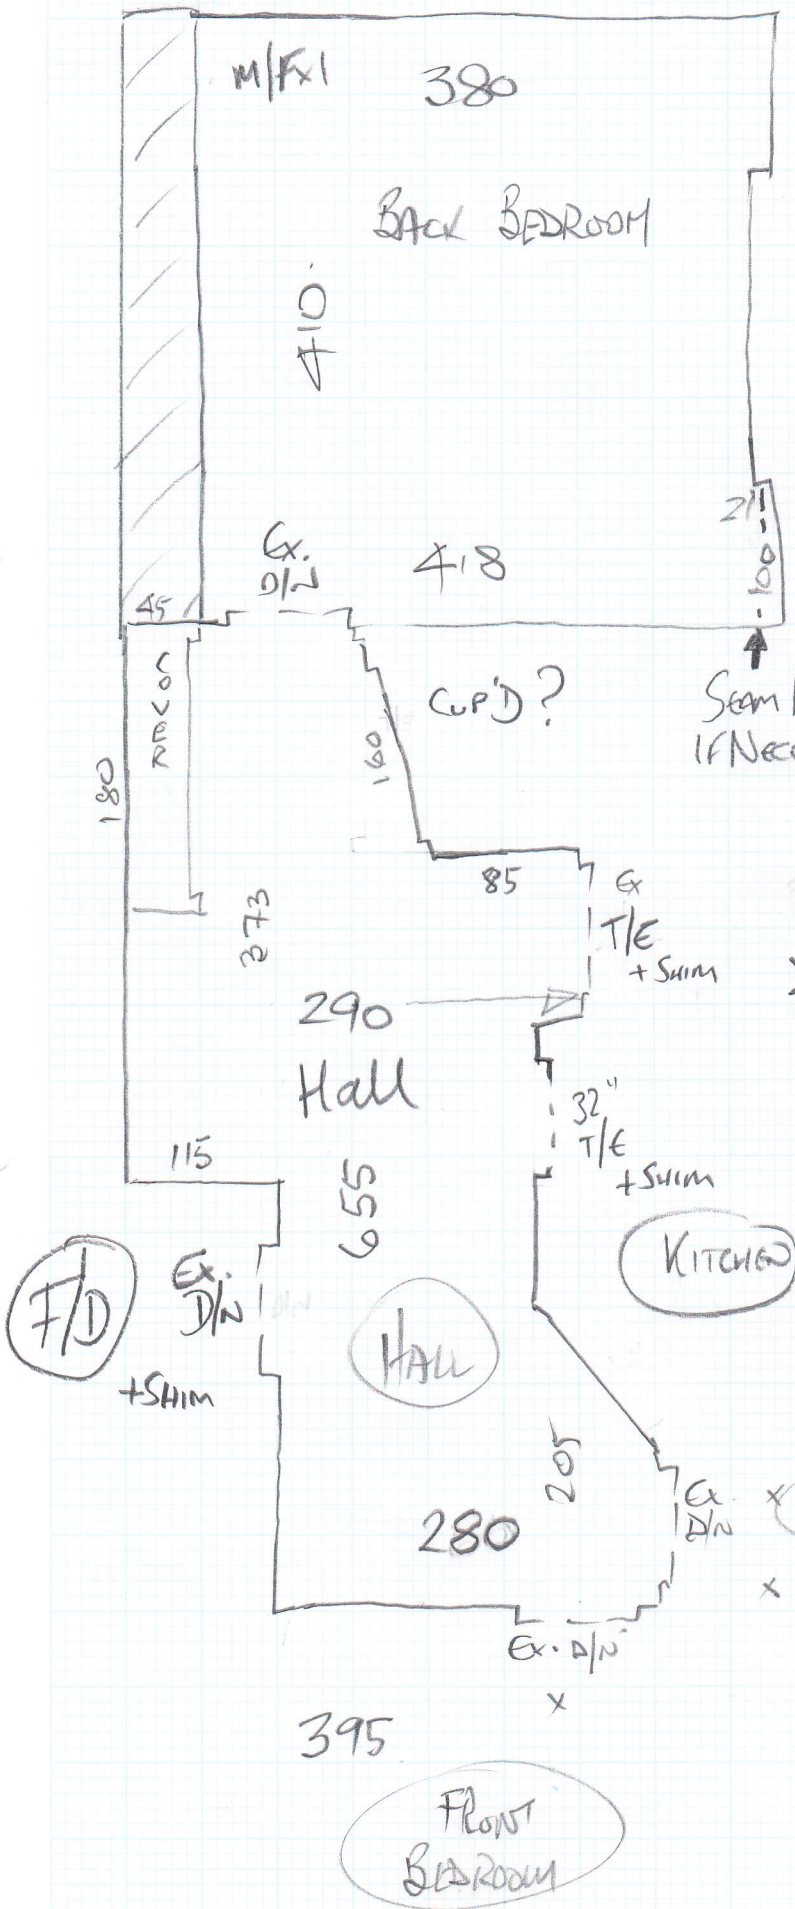

P26470

Job No:

Name:

Millington

Address:

Tel:

Sheet:

1 of 2

MALABAR TEXTURES - OATMEAL

- Back Bed 420 x 400
- Hall 670 x 400
- front bed 410 x 400
- Sitt Rm 540 x 400
- 2040 x 400

= 81.6 m<sup>2</sup>

\* Dark Dye with  
 \* Lullies not kept  
 FIT SHIMS @ BATHROOM,  
 2 x KITCHEN & FRONT  
 DOOR JUNCTIONS

Remember to take # of carpet  
 samples that you wish  
 to. Wisheer

No: P26470  
Name: Mullington  
Address:

Tel:  
Sheet:

of 2 of 2

\* KITCHEN TILES RUN BEYOND DOOR  
JAM - FIT NEW BARS AS BEST POSSIBLE