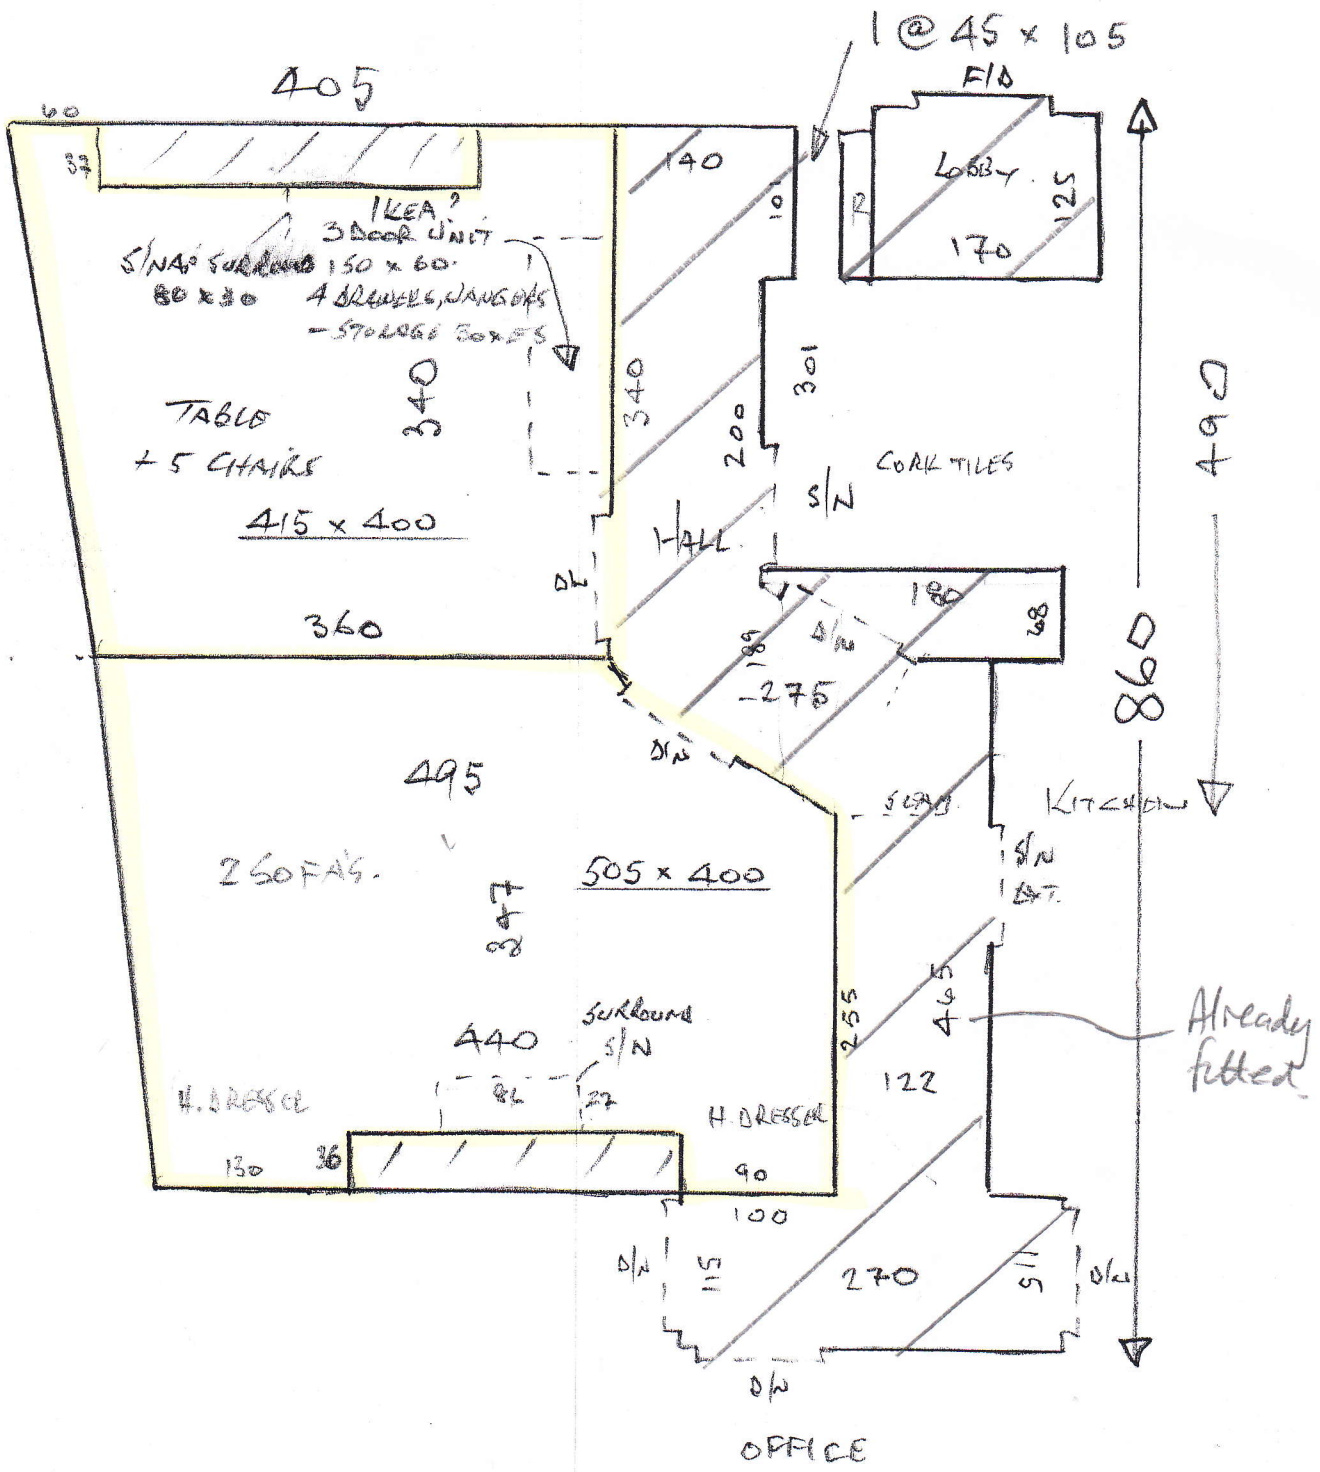

\* Possibly Keys from Shop.  
 Ring to check.

P26A72  
 LIGHTBODY

10/1

490  
 370  
 860

Freedom Twist - 250 Cream Silk

90  
 220  
 130  
 440