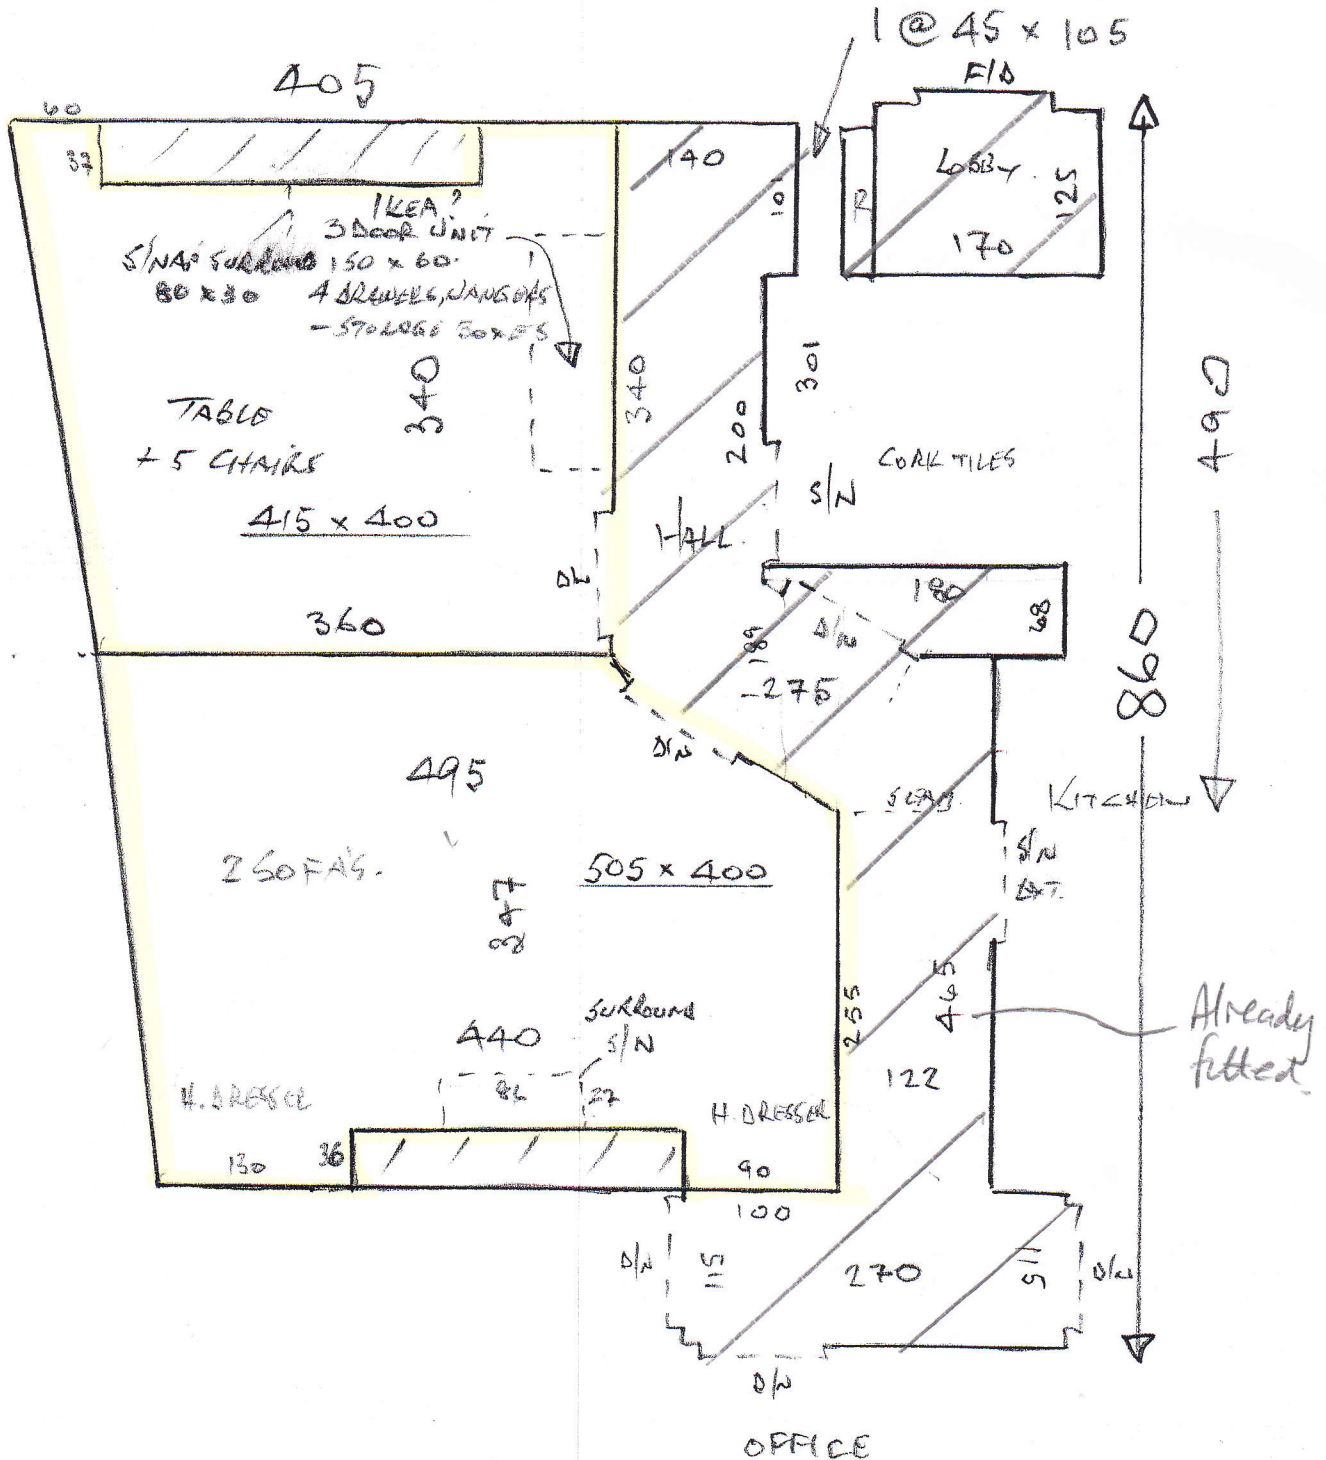

* Possibly keys from Shop.
Ring to check.

P26472
LIGHTBODY

10/1

490
370
860

Freedom Twist - 250 Cream Silk

90
220
130
440