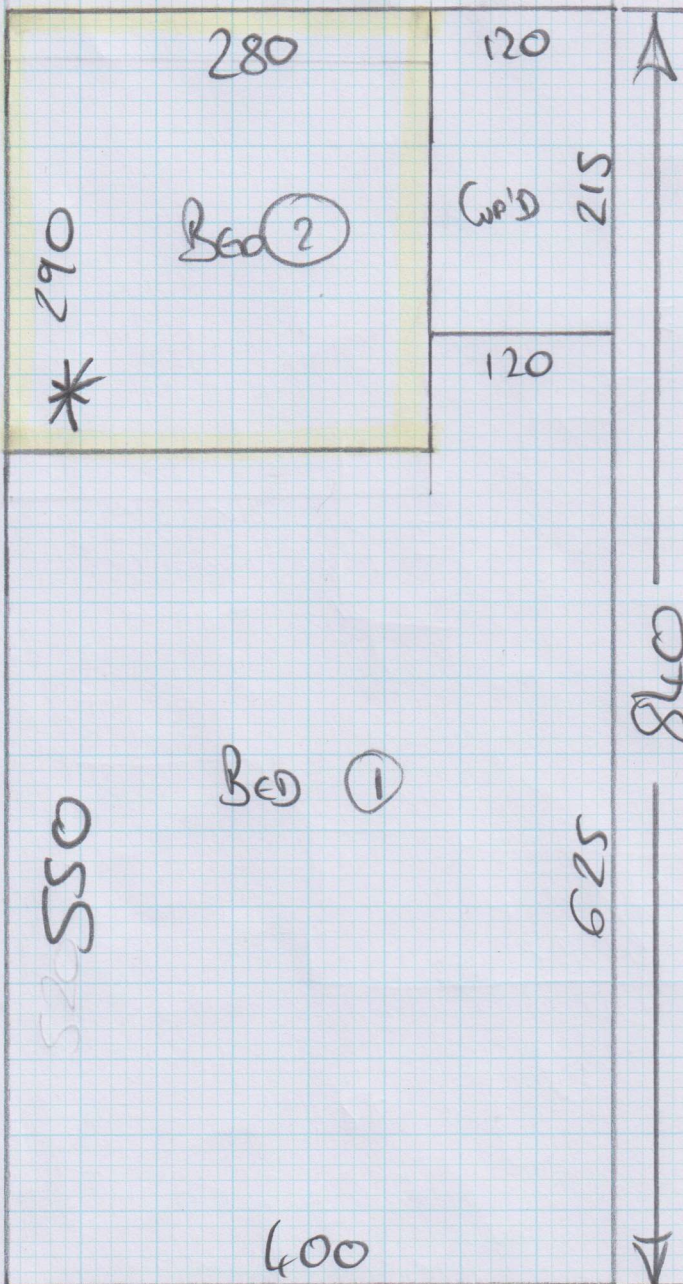

Job No: P26483

Name: MYLLES

Address:

Tel:

Sheet:

1 of 2

Silk Touch Deluxe

- SLK-429D

840x400

= 33.6m²

* = Phase 1 - 18/9

MARK UP RESE
OF CUT PLAN &
STORE IN W/H
FOR FUTURE FITTING

Job No: P26483

Name: MYLLES

Address:
 Tel:
 Sheet: 2 of 2