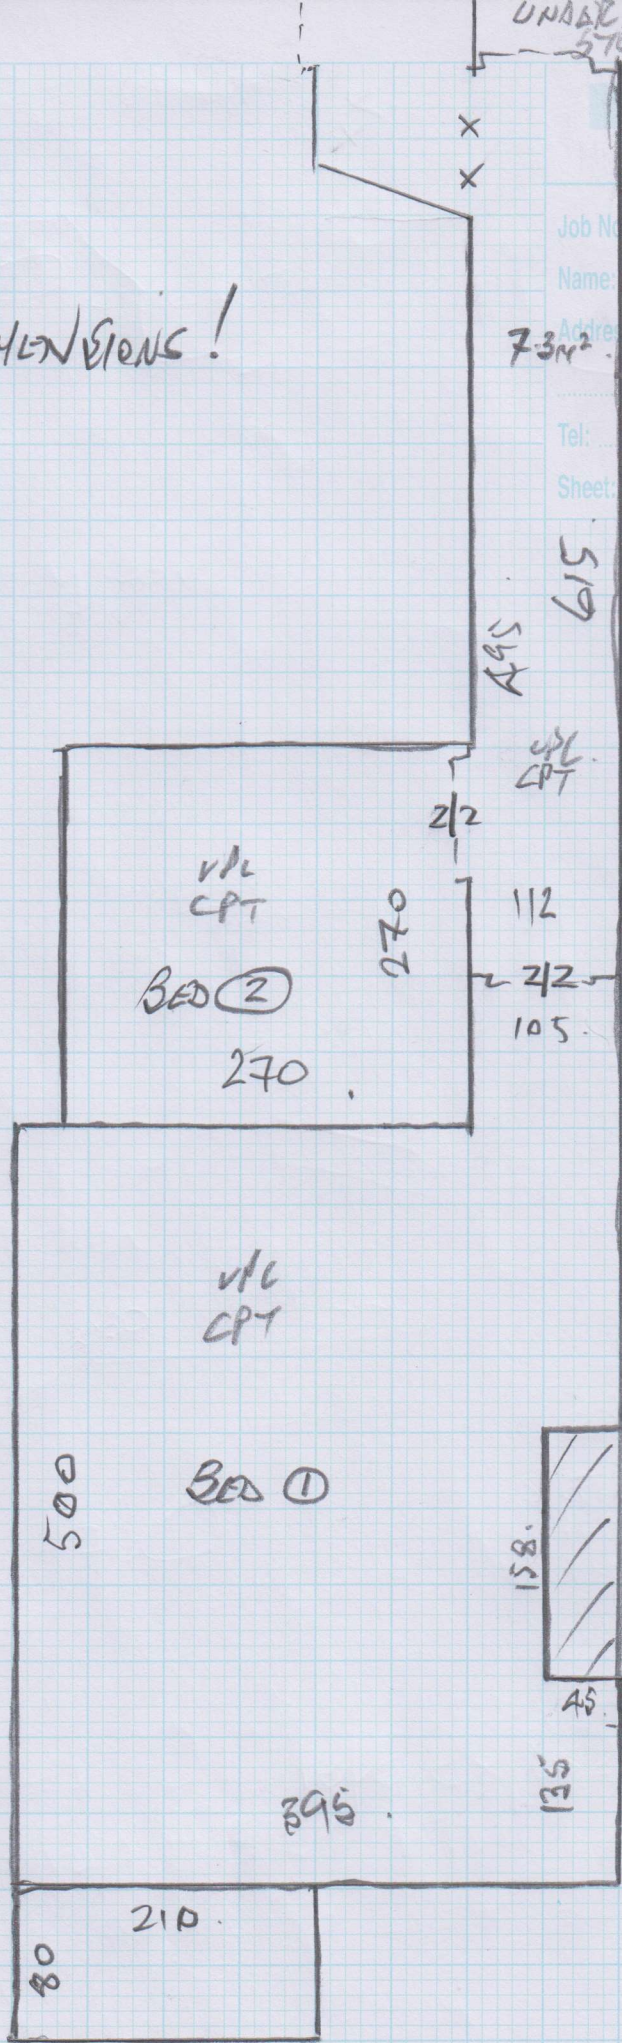

P26483

Job No:

Name:

Mylles

Address:

Tel:

Sheet:

of: 1 of 2

Modules Select  
24918 Country oAK

Sitting Room + Kit = 31.80  
 Hall = 5.40  
 Hall = 7.30

44.5 M² NETT.

\* Req

Hearth tiles to be left exposed  
advise Shop ASAP what type  
of trim required + size of Hearths.

CHECK ALL MEASUREMENTS!

$$790 \times 400 = 31.6 \text{ M}^2$$

UNDER STAIRS  
STORAGE

Job No:  
Name:  
Address:  
Tel:  
Sheet:

P26483  
Mylles

of: 2 of 2