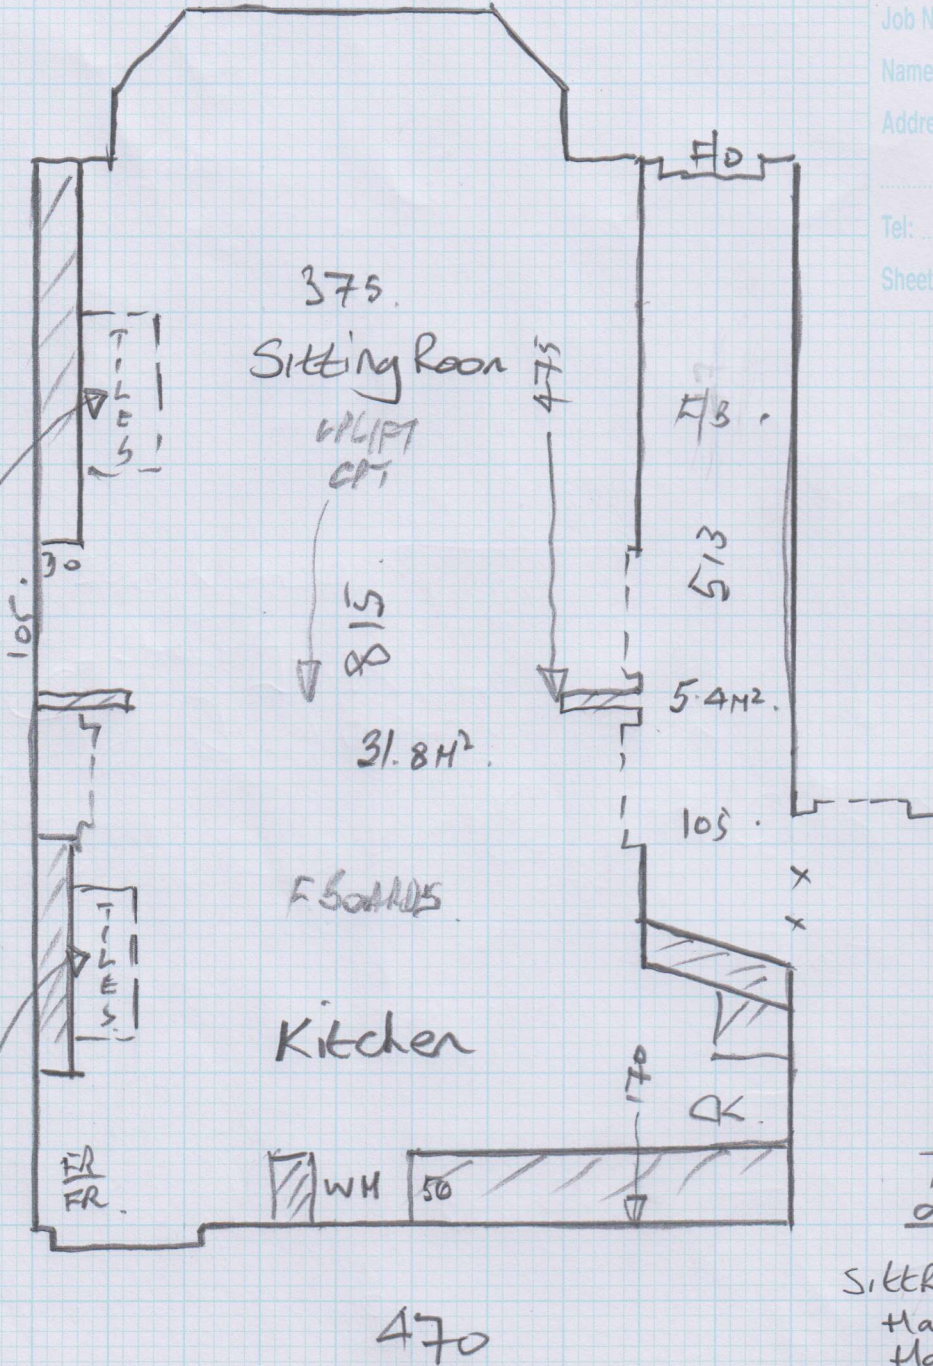

P26483

Job No:

Name:

Mylles

Address:

Tel:

Sheet:

of: 1 of 2

Modules Select  
24918 Country oAK

Sitting Room + Kit = 31.80  
 Hall = 5.40  
 Hall = 7.30

44.5 M² NETT.

\* Req

Hearth tiles to be left exposed  
advise Shop ASAP what type  
of trim required + size of Hearths.

CHECK ALL MEASUREMENTS!

$$790 \times 400 = 31.6 \text{ M}^2$$

UNDER STAIRS  
STORAGE

Job No:  
Name:  
Address:  
Tel:  
Sheet:

P26483  
Mylles

of: 2 of 2