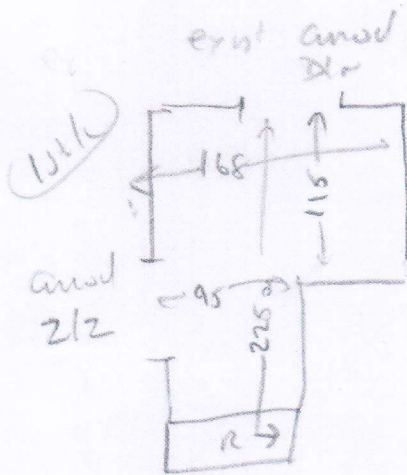

front Bed 440 x 400
Rear Bed 280 x 400

* All stairs to be fitted full width
(NOT runner as currently fitted)

Natural Berber Twist Elite - Matchstick

P26486

DANKE

2 of 3

- TL 110oz x 0.88 (Exist and slw)
- (4) 049oz x 56cm runner (or) (Fitted 077)
- 1/2 land 1.22oz x 1.53
- (8) 046oz x 56cm runner (or) (Fitted 077) (7) (048 x 1.05) (slw)

- (3) 046 x 56cm runner (or) (Fitted 077)
- (D) slw 040 x 0.90 (Fully fitted) (over nosing)

- 1/4 land 0.98 x 0.85

W1 0.62 x 1.00 } cut on
W2 0.68 x 1.12 } side of runner

W3 0.67oz x 56cm runner (or) (Fitted 077)

(7) 0.45 x 56cm runner (or) (Fitted 077)

all
u/p dis
at side of runner
needs slw on stairs
if fully fitted

Architect Supreme - Legacy Link

P26486

DAVKE

3 of 3

wood
u/a
ext slc
mif (x 1 1/2)

wood
u/a
ext slc
mif (x 2)

280 x 400