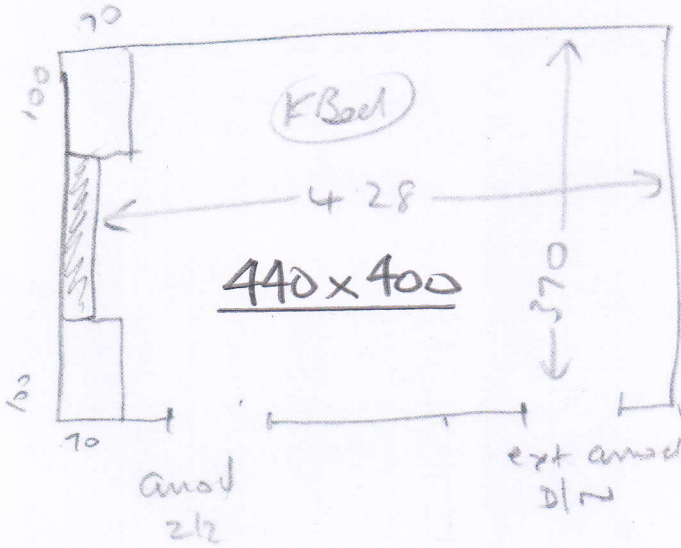

front Bed 440 x 400
Rear Bed 280 x 400

* All stairs to be fitted full width
(NOT runner as currently fitted)

Natural Berber Twist Elite - Matchstick

P26486

DANKE

2 of 3

- TL 110oz x 0.88 (Exist and slw)
- (4) 049oz x 56cm runner (or) (Fitted 077)
- 1/2 land 1.22oz x 1.53
- (8) 046oz x 56cm runner (or) (Fitted 077) (7) (048 x 1.05) (slw)

- (3) 046 x 56cm runner (or) (Fitted 077)
- (D) slw 040 x 0.90 (Fully fitted) (over nosing)

- 1/4 land 0.98 x 0.85

W1 0.62 x 1.00 } cut on
W2 0.68 x 1.12 } side of runner

W3 0.67oz x 56cm runner (or) (Fitted 077)

(7) 0.45 x 56cm runner (or) (Fitted 077)

all
u/p dis
at side of runner
needs slw on stairs
if fully fitted

Architect Supreme - Legacy Link

P26486

DAVKE

3 of 3

wood
u/a
ext slc
mif (x 1 1/2)

wood
u/a
ext slc
mif (x 2)

280 x 400