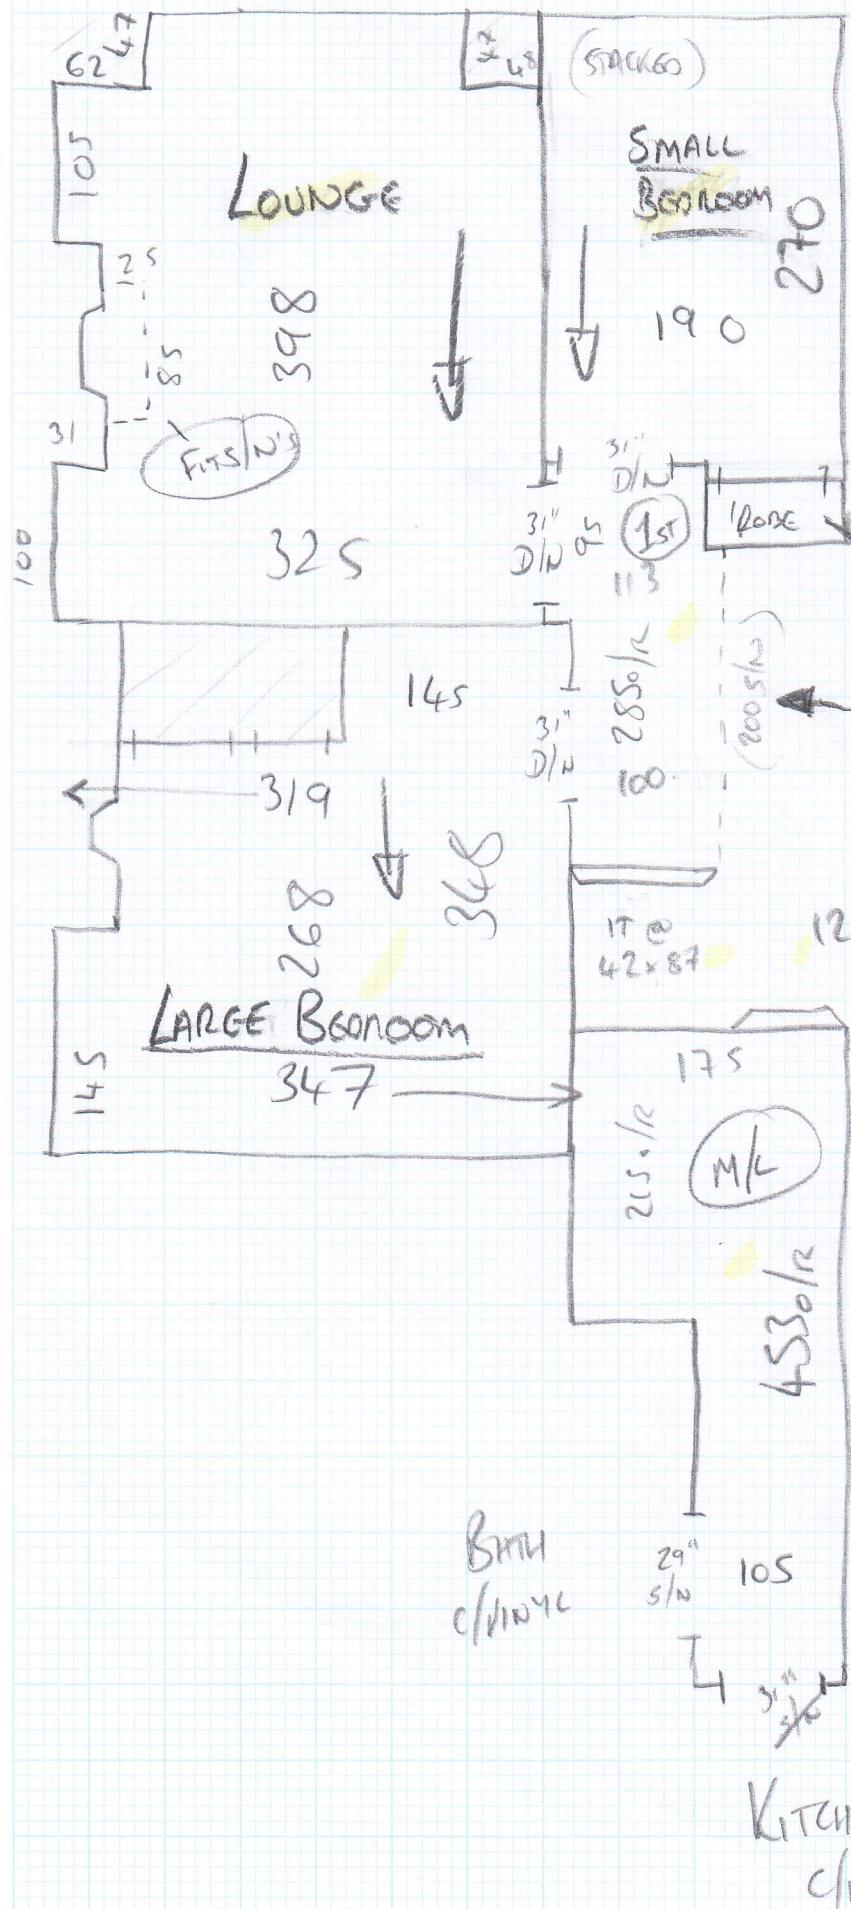

mrcarpets
 Job No: P26498
 Name: SIMPSON
 Address: 1 of 2
 Tel:
 Sheet: of:

CATHEDRAL LOOP
- 9814

Lounge = 410×400
 Cut Plan 1 = 765×400
 Cut Plan 2 = 280×400
 $\underline{1435 \times 400}$

$= 57.4m^2$

COR MAT - NATURAL
 230×100

* Collect KEYS from STEVE @ 'LETS IN LONDON',
 12 DEEPDALE, SW19 5EZ.
 * PLEASE RETURN TO STEVE WHEN FINISHED

* PROPERTY TO BE CLEAN OF * FURNITURE BEFORE INSTALLATION

Job No: P26498
 Name: SIMPSON
 Address:
 Tel:
 Sheet: of:

2 of 2

Allow To fit w/ Base
or 'Rose

Remove S/N, TURN UNDER
+ GLUE DOWN

STAIRS
All Boxes

*
Cair
218x81
ENTIRE
LOBBY