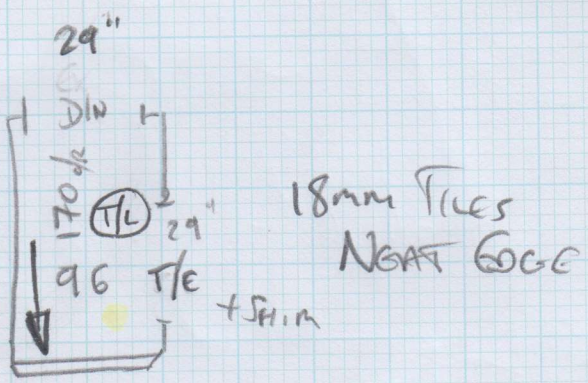

Job No: P26499
 Name: CUNDAK
 Address: 10F2
 Tel: _____
 Sheet: _____ of: _____

New Woods
 - BRAZIL
 595 x 400

= 23.8 m²

Job No: P26699
Name: CUNDALL

Address: 20F2

Tel: _____
Sheet: _____ of _____

RISER = 18x75

BATH