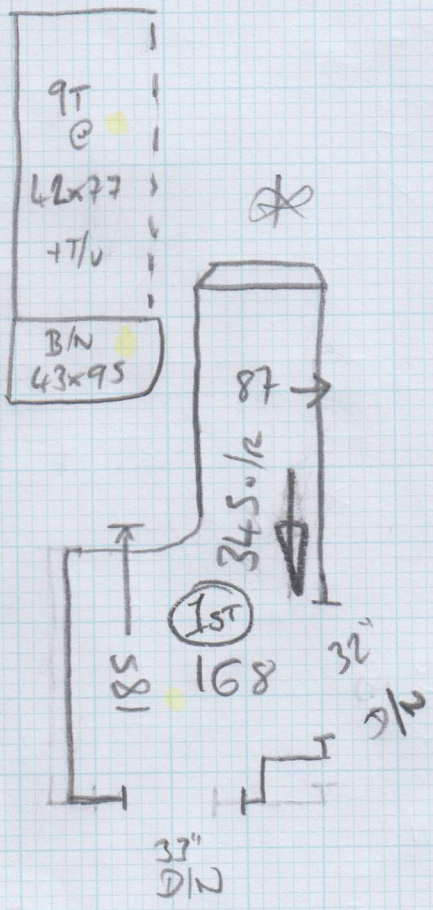

Job No: P26499
 Name: CUNDAK
 Address: 10F2
 Tel: _____
 Sheet: _____ of: _____

New Woods
 - BRAZIL
 595 x 400

= 23.8 m²

Job No: P26699
Name: CUNDALL

Address: 20F2

Tel: _____
Sheet: _____ of _____

RISER = 18x75

BATH