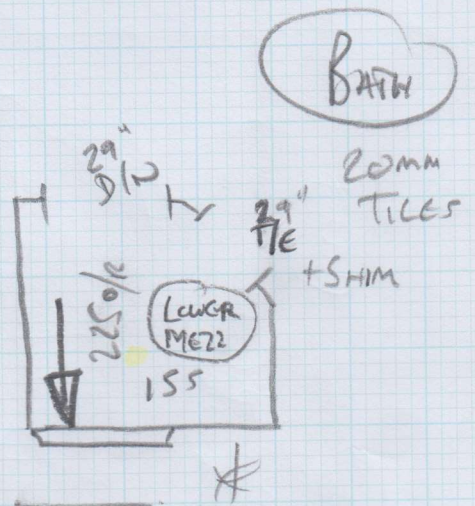

Job No: P26499
 Name: CUNDAK
 Address: 10F2
 Tel: _____
 Sheet: _____ of: _____

New Woods
 - BRAZIL
 595 x 400

= 23.8 m²

Job No: P26699
Name: CUNDALL

Address: 20F2

Tel: _____
Sheet: _____ of _____

RISER = 18x75

BATH