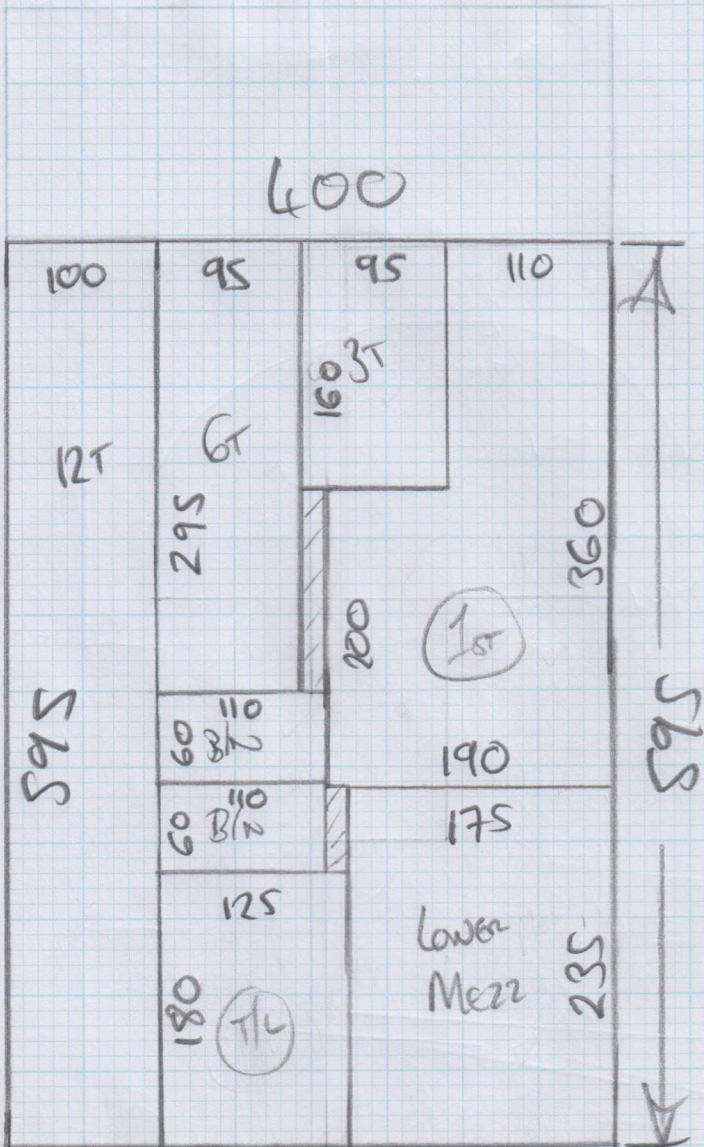

Job No: P26499
 Name: CUNDAK
 Address: 10F2
 Tel: _____
 Sheet: _____ of: _____

New Woods
 - BRAZIL
 595 x 400

= 23.8 m²

Job No: P26699
Name: CUNDALL

Address: 20F2

Tel: _____
Sheet: _____ of _____

RISER = 18x75

BATH