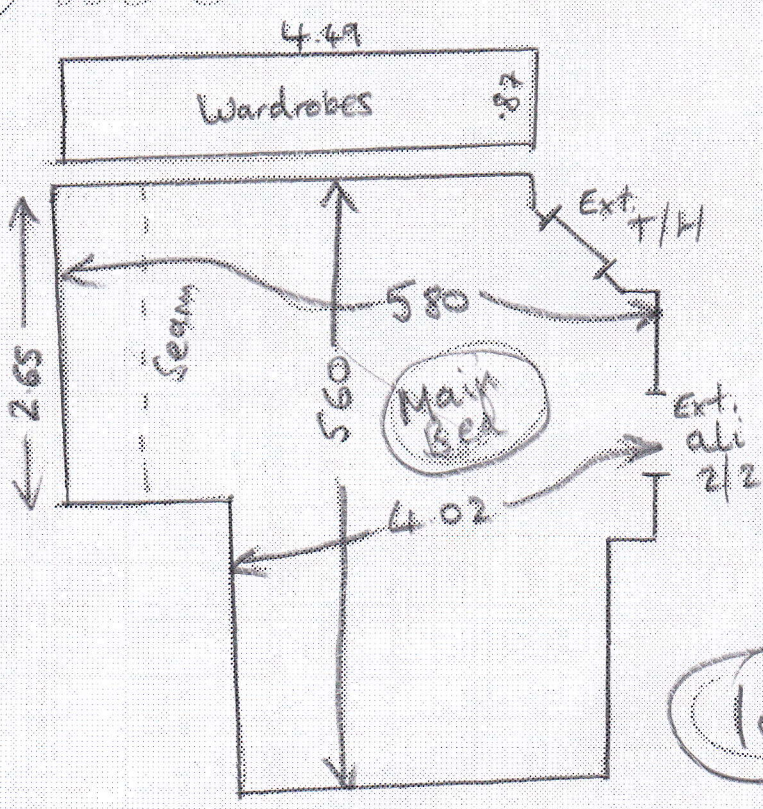

P26505

Mr A McGillion
 23 Spirit Walk
 Kenada Road
 Lutley
 SW15 2SL

Stack Trust 50 - Polar Grey

$$5.75 \times 5.00$$

$$1.00 \times 5.00$$

33.75m²

Solid floor
 u/s per
 existing carpet
 M/Furniture (x1/2)

Layout

1071