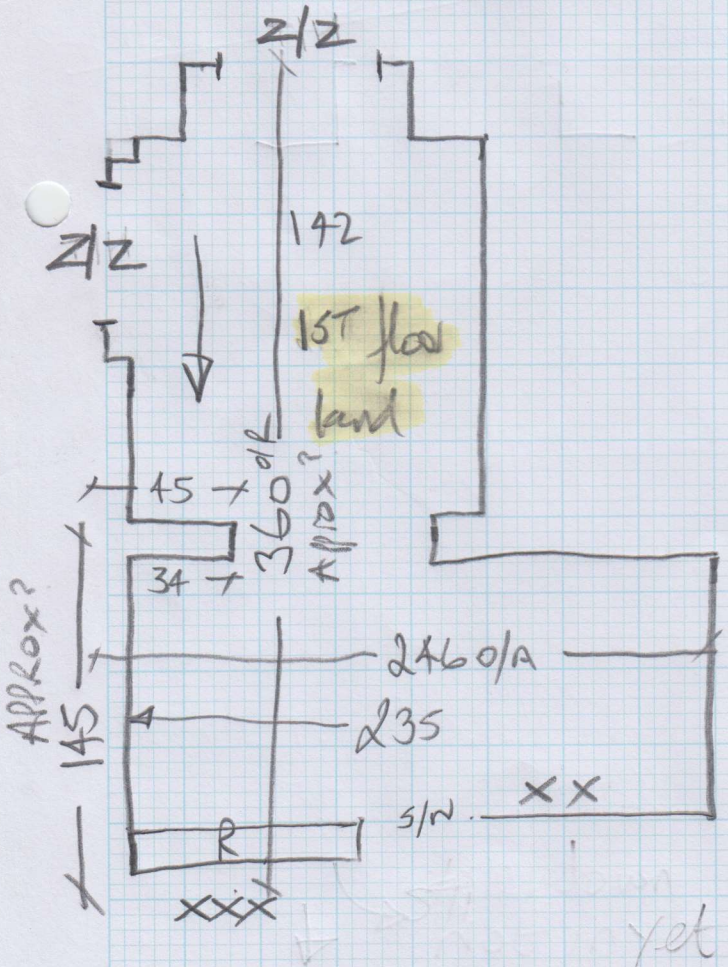

* SPRAY turn on open edge of all stairs to give neatest possible finish.

mircarpet
 Job No: P26509
 Name: Popham Nurseries
 Address: 5 Kensington Place

Tel: 1013
 Sheet: 01

Vltina Major
Bluebird

Cut Plan ① 430x500
 " " ② 680x500
 1110x500
 = 55.50m²

* U/LAY = 48m²
 Take 3 rolls
 ordered in plus
 part roll leftover
 from another job
 (see Dave Lynch)
Coir Matting
Col. NATURAL

Entrance Lobby 430x200

~~E MAILED 28 JUL 2015~~

~~E MAILED 28 JUL 2015~~

mrcarpet
 Job No: P26509
 Name: Poppins Nurseries
 Address: 5 Kensington Place
 Tel:
 Sheet: 2 of 3

yet

Job No: P26509
Name: Poppin's Nurseries.
Address:

Tel:

Sheet:

3 of 3

STAIRS from Ground to 1st floor

Entrance Lobby 412 x 125 (Coir Mat)

Parking £3.50 p/h (830-630pm) 2 Hour Max