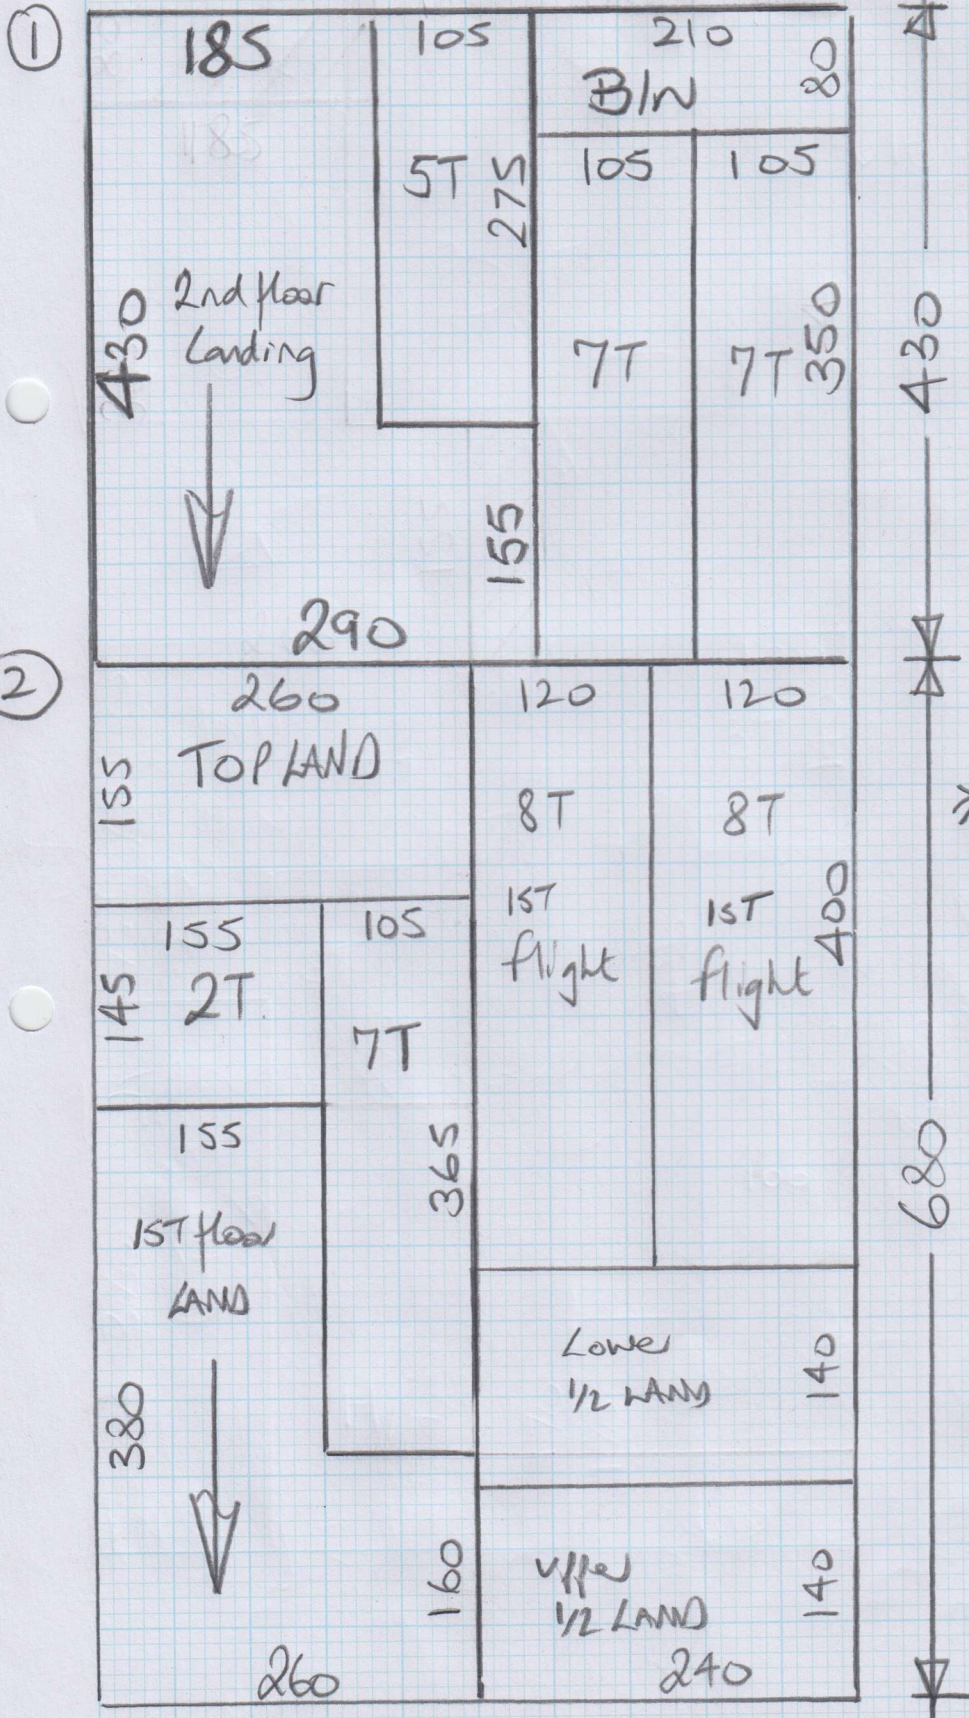

* SPRAY turn on open edge of all stairs to give neatest possible finish.

mircarpet
 Job No: P26509
 Name: Popham Nurseries
 Address: 5 Kensington Place

Tel: 1013
 Sheet: 01

Vltina Major
Bluebird

Cut Plan ① 430x500
 " " ② 680x500
 1110x500
 = 55.50m²

* U/LAY = 48m²
 Take 3 rolls
 ordered in plus
 part roll leftover
 from another job
 (see Dave Lynch)
Coir Matting
Col. NATURAL

Entrance Lobby 430x200

~~E MAILED 28 JUL 2015~~

~~E MAILED 28 JUL 2015~~

mrcarpet
 Job No: P26509
 Name: Poppins Nurseries
 Address: 5 Kensington Place
 Tel:
 Sheet: 2 of 3

yet

Job No: P26509
Name: Poppin's Nurseries.
Address:

Tel:

Sheet:

3 of 3

STAIRS from Ground to 1st floor

Entrance Lobby 412 x 125 (Coir Mat)

Parking £3.50 p/h (830-630pm) 2 Hour Max