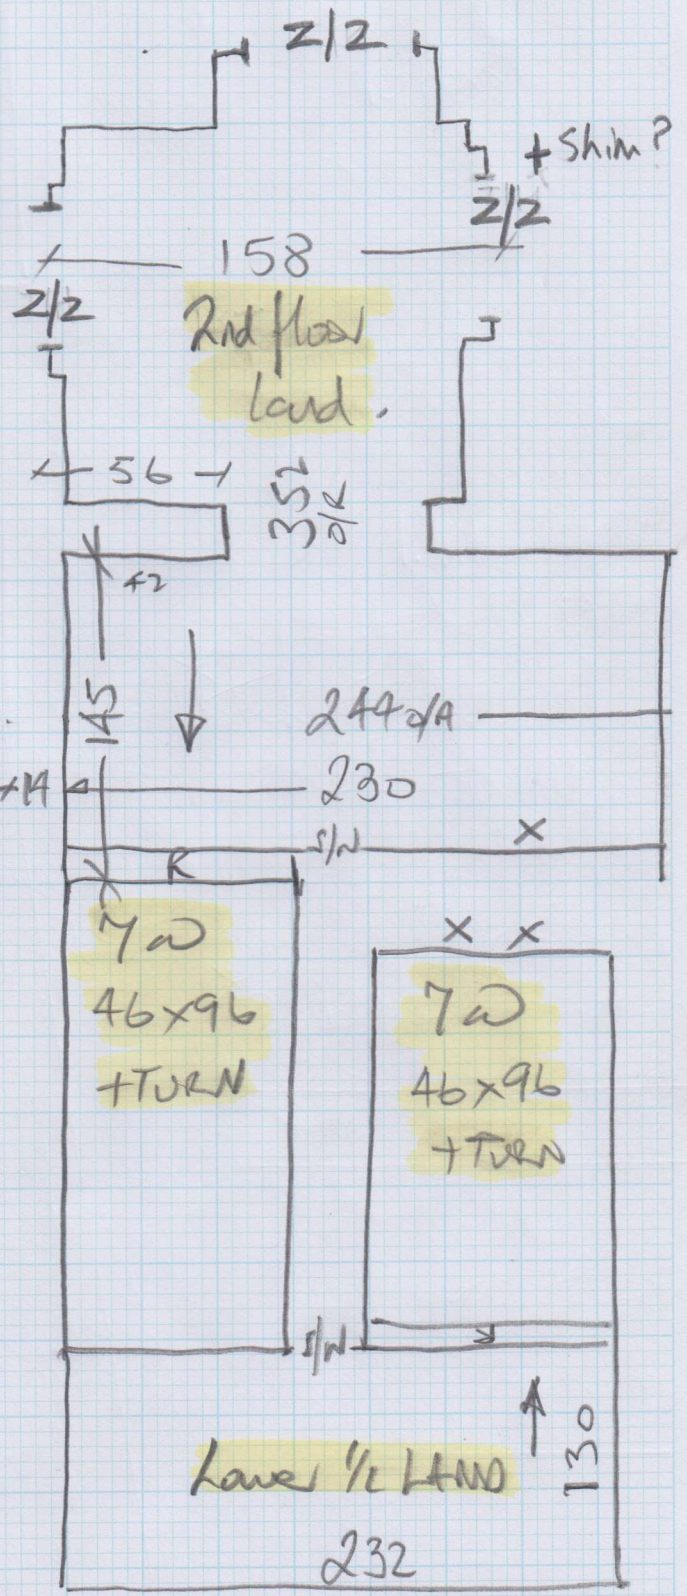

* SPRAY turn on open edge of all stairs to give neatest possible finish.

mircarpet
 Job No: P26509
 Name: Popham Nurseries
 Address: 5 Kensington Place

Tel: 1013
 Sheet: 01

Vltina Major
Bluebird

Cut Plan ① 430x500
 " " ② 680x500
 1110x500
 = 55.50m²

* U/LAY = 48m²
 Take 3 rolls
 ordered in plus
 part roll leftover
 from another job
 (see Dave Lynch)
Coir Matting
Col. NATURAL

Entrance Lobby 430x200

~~E MAILED 28 JUL 2015~~

~~E MAILED 28 JUL 2015~~

mrcarpet
 Job No: P26509
 Name: Poppins Nurseries
 Address: 5 Kensington Place
 Tel:
 Sheet: 2 of 3

yet

Job No: P26509
Name: Poppin's Nurseries.
Address:

Tel:

Sheet:

3 of 3

STAIRS from Ground to 1st floor

Entrance Lobby 412 x 125 (Coir Mat)

Parking £3.50 p/h (830-630pm) 2 Hour Max