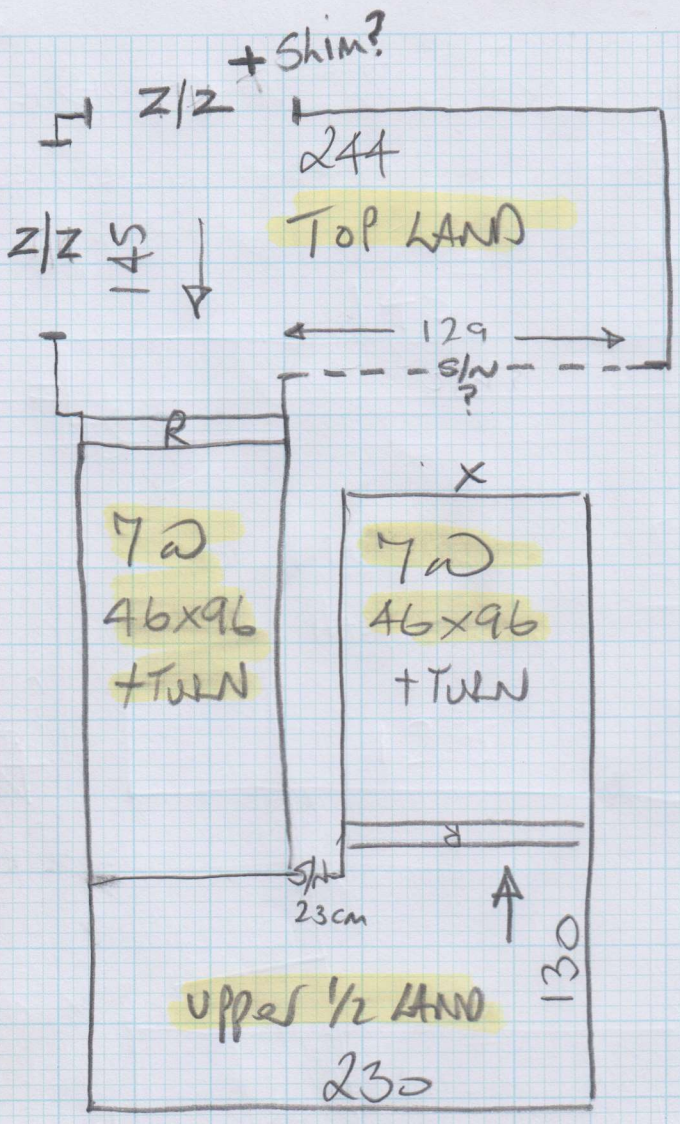

* SPRAY turn on open edge of all stairs to give neatest possible finish.

mircarpet
 Job No: P26509
 Name: Popham Nurseries
 Address: 5 Kensington Place

Tel: 1013
 Sheet: 01

Vltina Major
Bluebird

Cut Plan ① 430x500
 " " ② 680x500
 1110x500
 = 55.50m²

* U/LAY = 48m²
 Take 3 rolls
 ordered in plus
 part roll leftover
 from another job
 (see Dave Lynch)
Coir Matting
Col. NATURAL

Entrance Lobby 430x200

~~E MAILED 28 JUL 2015~~

~~E MAILED 28 JUL 2015~~

mrcarpet
 Job No: P26509
 Name: Poppins Nurseries
 Address: 5 Kensington Place
 Tel:
 Sheet: 2 of 3

yet

Job No: P26509
Name: Poppin's Nurseries.
Address:

Tel:

Sheet:

3 of 3

STAIRS from Ground to 1st floor

Entrance Lobby 412 x 125 (Coir Mat)

Parking £3.50 p/h (830-630pm) 2 Hour Max