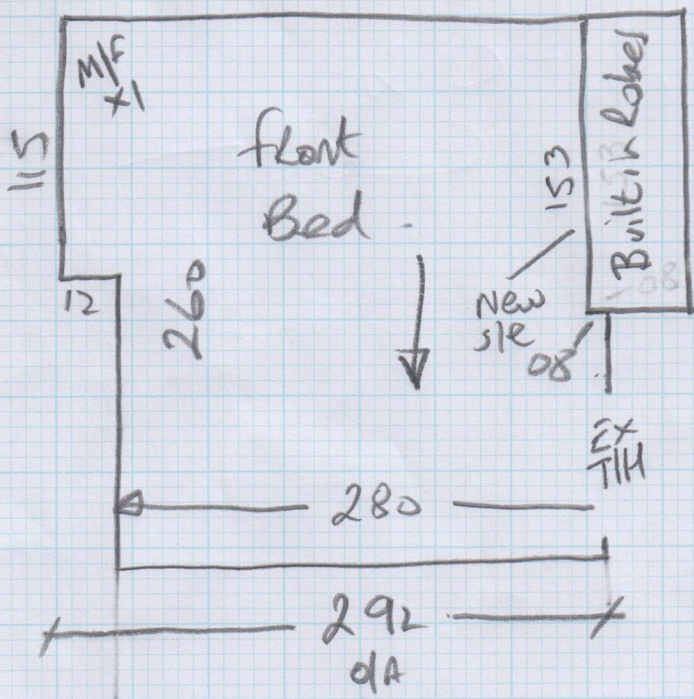

mrcarpet
 Job No: P26515
 Name: Kellaris
 Address:
 Tel: 1011
 Sheet: of:

Silk Touch
SLK-335

BACK Bed 345x400
 front bed 270x400

$$615 \times 400 = \underline{24.60M^2}$$

u/Lay 21m²
 s/r 3 sticks

* Keys from Putney Shop.