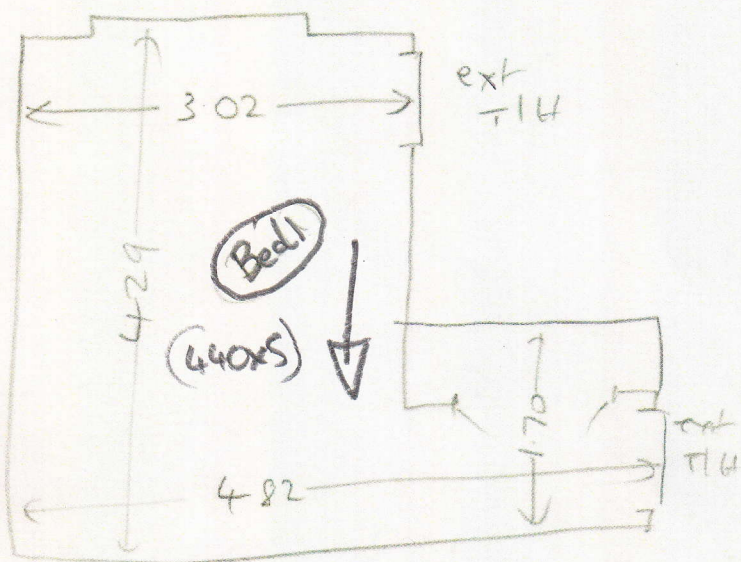

Layout

P26518

McIntosh

604 Captain Hill

10/1

HEATHER TWIST - HEA-221

- Bed 1 4.40 x 5m
- Bed 2 3.35 x 4m
- Bed 3 5.95 x 4m

all