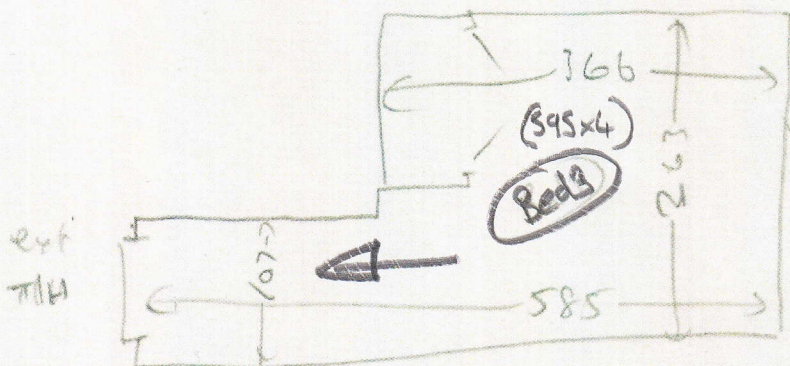

Layout

P26518

McIntosh

604 Captain Hill

10/1

HEATHER TWIST - HEA-221

- Bed 1 4.40 x 5m
- Bed 2 3.35 x 4m
- Bed 3 5.95 x 4m

all