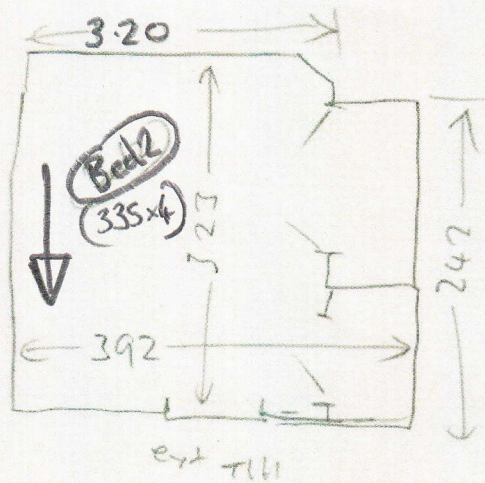

Layout

P26518

McIntosh

604 Captain Hill

10/1

HEATHER TWIST - HEA-221

- Bed 1 4.40 x 5m
- Bed 2 3.35 x 4m
- Bed 3 5.95 x 4m

all