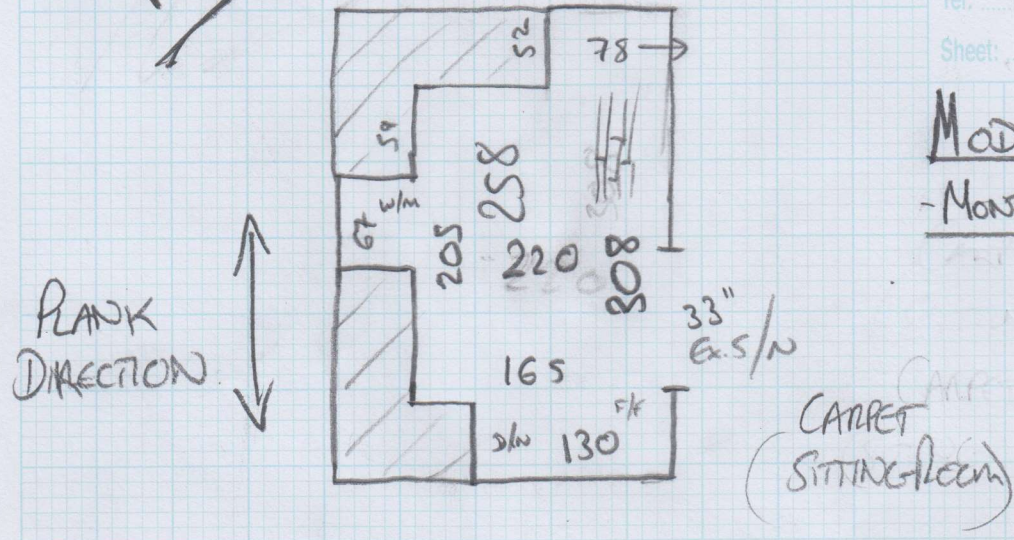

Job No: P26519
Name: LEECH
Address:
Tel: 10F1
Sheet:

KITCHEN

4.82m² NETT

MODULEO TRANSFORM
- MONTREAL OAK 24825
2 PACKS

• C/VINYL LOOSE LAD ON SOME FELTY STUFF
STUCK TO CONCRETE SUB-FLOOR.

• UNITS FITTED ON C/VINYL
+ KICKBOARDS FIXED