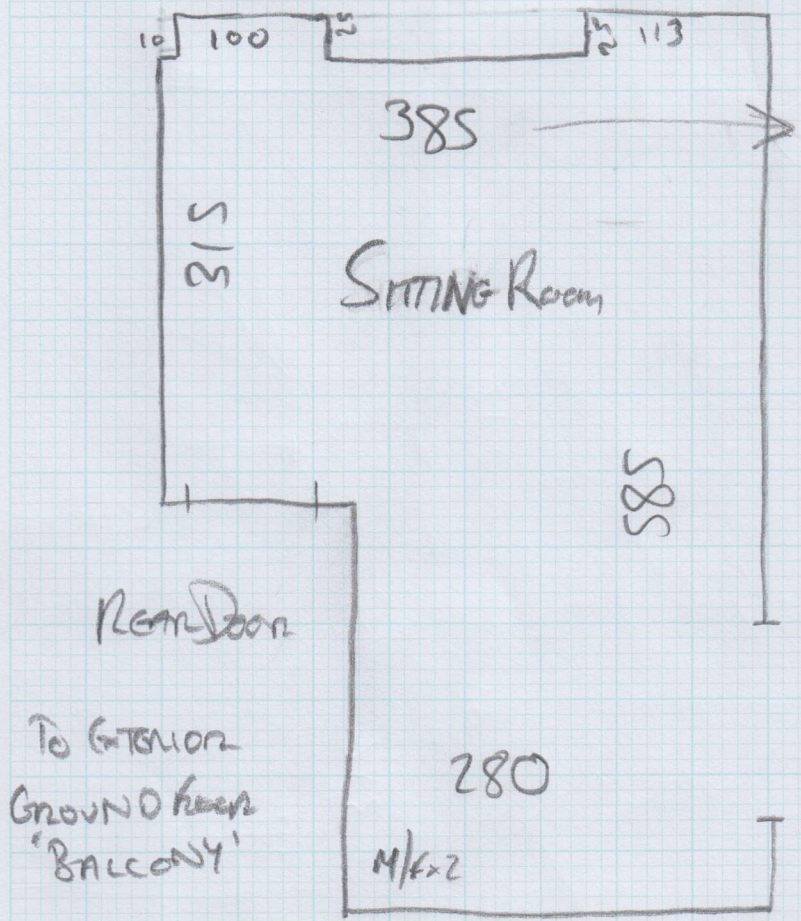

Job No: P26537

Name: PAYNE

Address: 1 of 1

Sheet: of:

ULTIMA MAJOR

- WILLOW

600x600

= 24m²

47" TO KITCHEN
S/N

Up To Wood
T/H