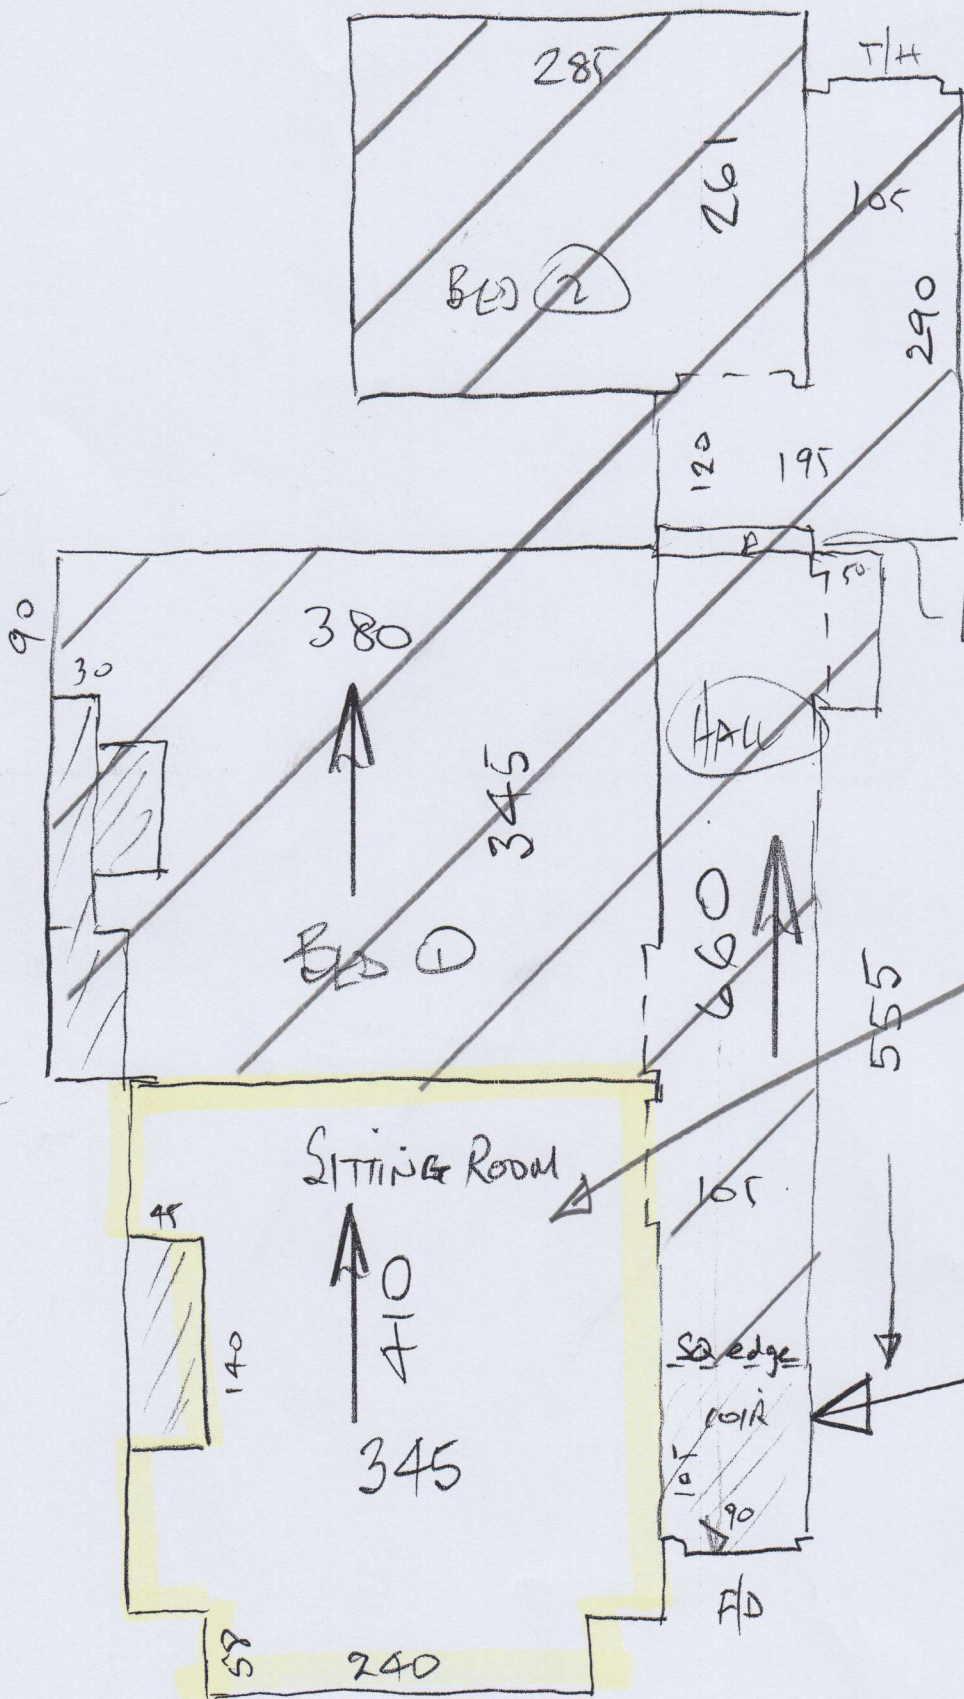

P26542

CAREY

~~P22964~~

~~Schuster~~

10/1

~~20/2~~

KITCHEN

STEP
45 x 90

Replace this
room only
Sidbury Twist
Col. 633/25
Sitting Rm 420x400

~~Fix coil~~
~~105m Deep~~

FAXED

17 JUL 2008