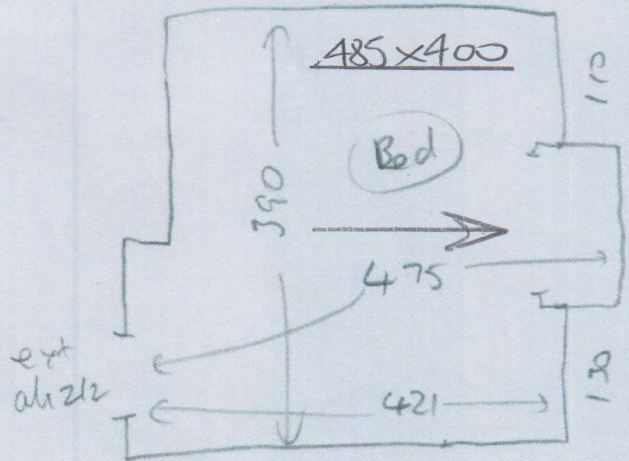

Layout

P26543
Mrs Lela Weavers
5 Cadbury House
Dromore Road
SWIS 3ET

10/1

EYF CPT
BOW STANDARD
BULLO

Millenium TWSE
Col. Portland

wood
ulo
ext slk
mIR (+1 1/2)

wood
ulo
ext slk
mIR (+1)

Keys from Douglas & Gardner,
190 upper Richmond Rd, SWIS
(Not Before 11am)