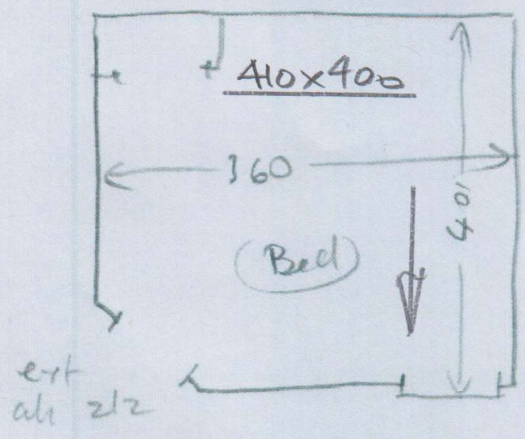

Layout

P26543
Mrs Lela Weavers
5 Cadbury House
Dromore Road
SWIS 3ET

10/1

EYF CPT
BOW STANDARD
BULLO

Millenium TWSE
Col. Portland

wood
ulo
ext slk
mIR (+1 1/2)

wood
ulo
ext slk
mIR (+1)

Keys from Douglas & Gardner,
190 upper Richmond Rd, SWIS
(Not Before 11am)