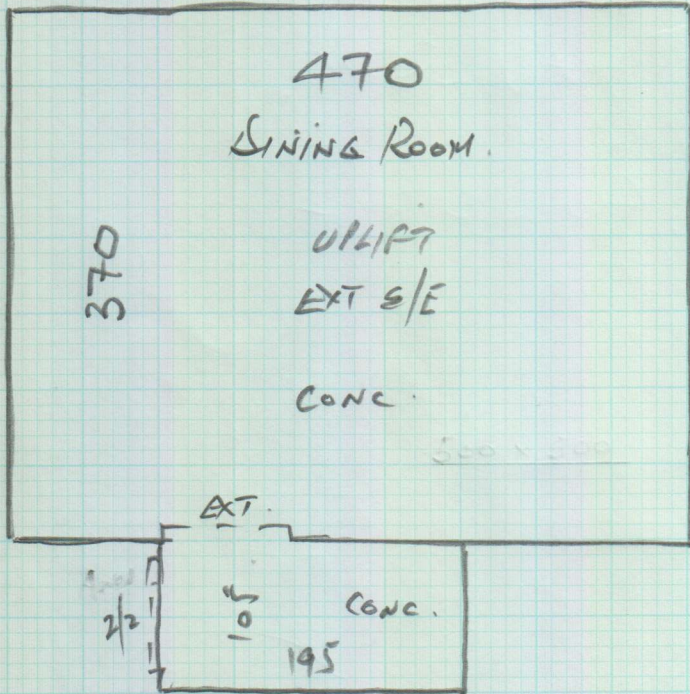

Job No: P26557
Name: NORRIS

Address: 10/1

Tel: _____
Sheet: _____ of: _____

Mainline

Col. 229/stephens SWL

= 495 x 500

= 24.75M²

Sensations new feeling

Col. Arctic Grey

= 325 x 400

= 13M²

← SAME AS ROOMS