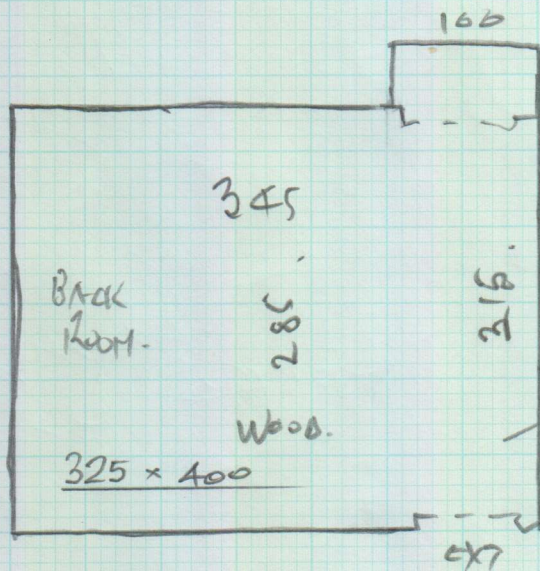

Job No: P26557
Name: NORRIS

Address: 10/1

Tel: _____
Sheet: _____ of: _____

Mainline

Col. 229/stephens SWL

= 495 x 500

= 24.75M²

Sensations new feeling

Col. Arctic Grey

= 325 x 400

= 13M²

← SAME AS ROOMS