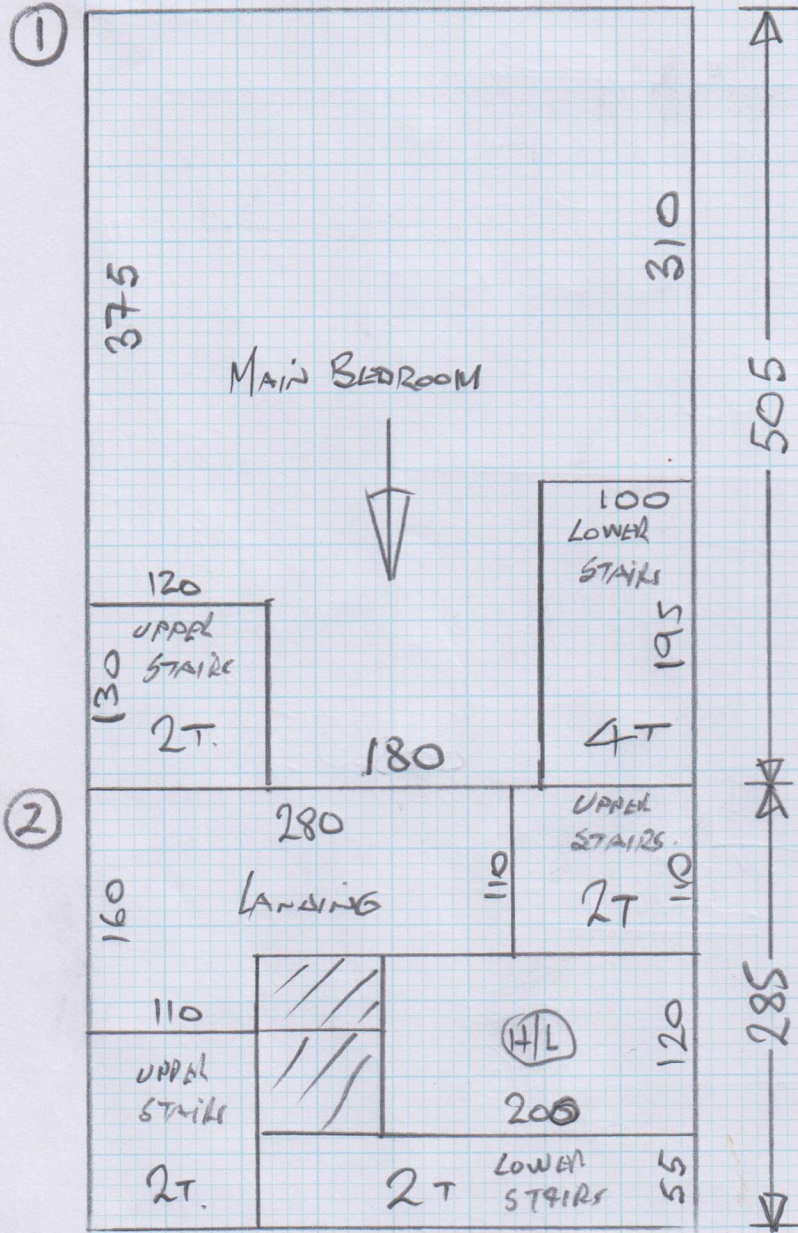

Trace 50 - Col. TRA 5080

Job No: P26562

Name: Tindall

Address:

Tel:

Sheet:

143

SITTING ROOM

560 x 400

CUT PLAN

① 505 x 400

② 285 x 400

1350 x 400

= 540m²

See Bas - Richard Gaultey 07836 381462

P26562
Tindall

Job No:

Name:

Address:

Tel:

Sheet:

2 of 3

* Existing carpet to remain in these 2 rooms *
Floor.

6 @ 45 x 98

H/L 110 x 192

6 @ 45 x 92

Job No: P26562
Name: Tindall

Address:

Tel:

Sheet:

of: 3 of 3