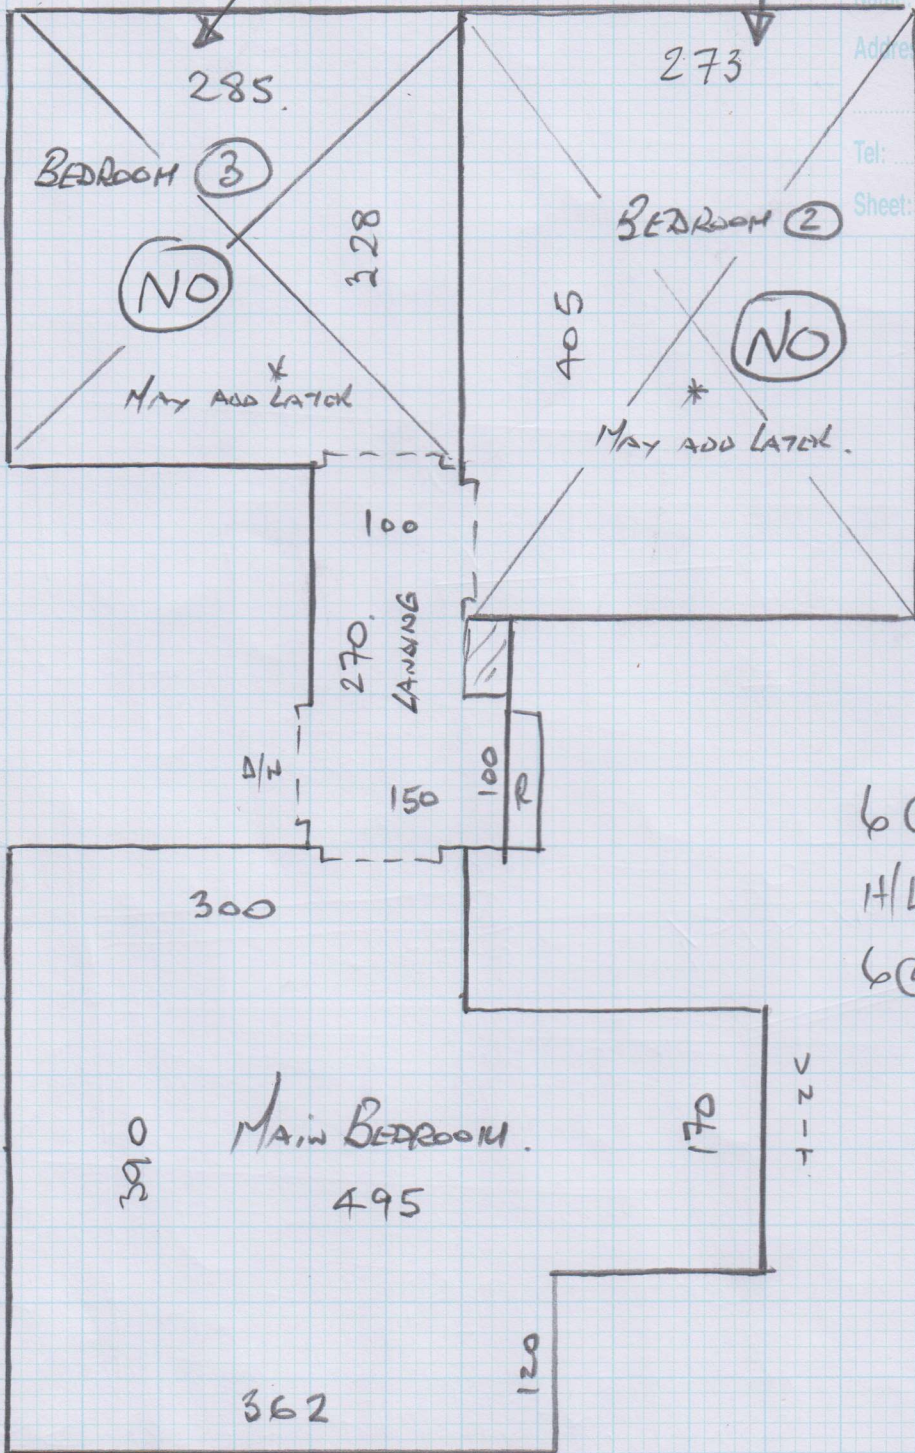

Trace 50 - Col. TRA 5080

Job No: P26562

Name: Tindall

Address:

Tel:

Sheet:

143

SITTING ROOM

560 x 400

CUT PLAN

① 505 x 400

② 285 x 400

1350 x 400

= 540m²

See Bas - Richard Gaultey 07836 381462

P26562
Tindall

Job No:

Name:

Address:

Tel:

Sheet:

2 of 3

* Existing carpet to remain in these 2 rooms *
Floor.

6 @ 45 x 98

H/L 110 x 192

6 @ 45 x 92

Job No: P26562
Name: Tindall

Address:

Tel:

Sheet:

of: 3 of 3