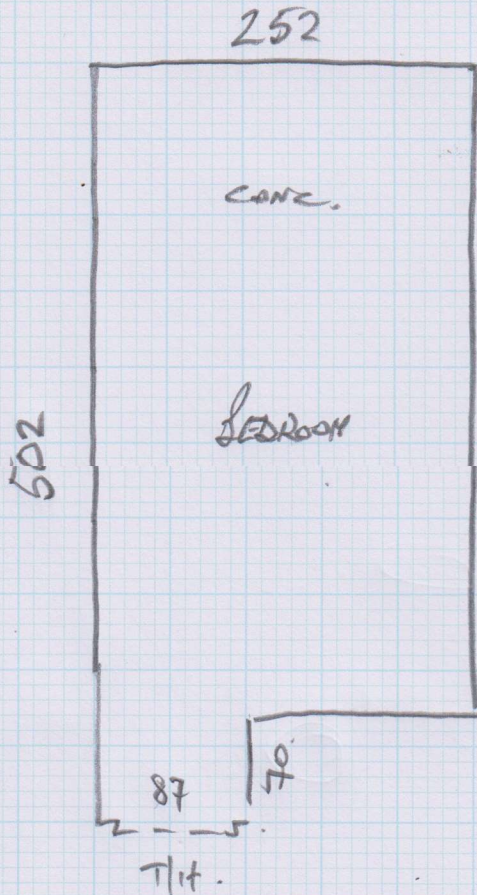

Job No: P26566

Name: GEORGIOU.

Address:

Tel:

Sheet: of:

5 METRE DOES NOT QUITE
REACH CLOSE OF DOOR.

WOOD TO BE FITTED.

No JPCIFT.