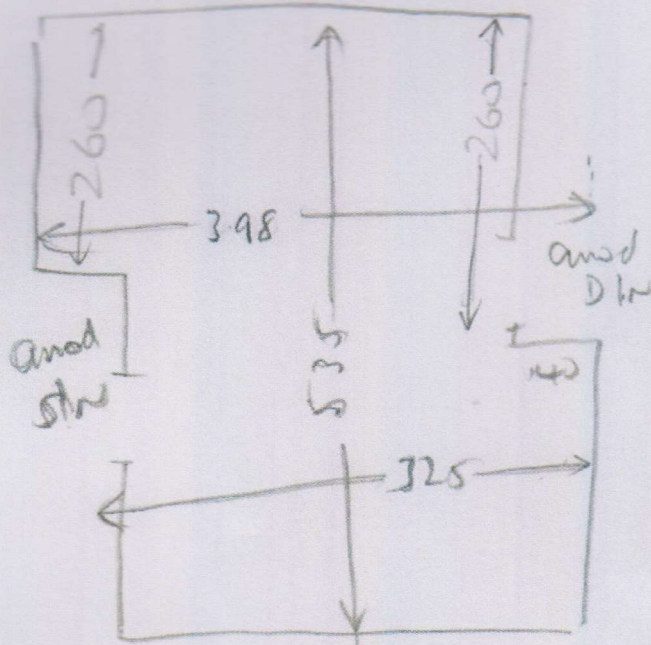

Layout

Loft Bed

P26574
 Mrs H Rowse
 34 Ashlone Road
 Peetney
 SW15 1LR

Wood
 u/o
 ext str
 m/r (+2)

Appleby 40

Col. AL40-26H

Loft Bed 550x400

≈ 22m²

Customer to do uplift / Dispose

Re-use ex ste

fit 2 New ANOD BARS