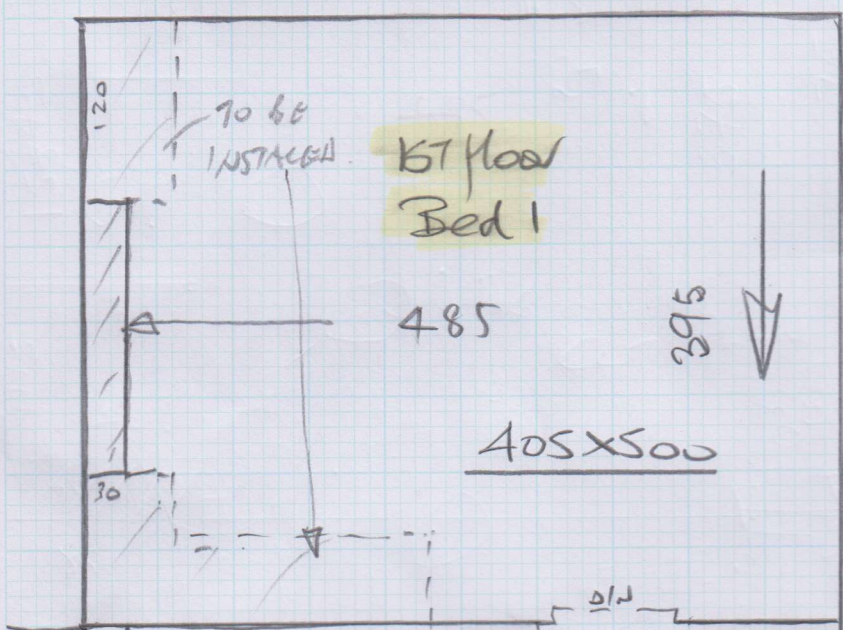

Bed 1 405 x 500

Cut Plan 585 x 500

990 x 500

= 49.50m²

Job No: P26577

Name: JACKSON

Address:

Tel:

Sheet:

of: 2 of 2

NOT UP HERE

JPLIFT
+ EXISTING S/E.

8 @ 44 x 80 (full width)

* ROGER CATES RUMOR
to 1st flight STAIRS
by others

3 @ 43 x 80 (full width)

Seam Down Way