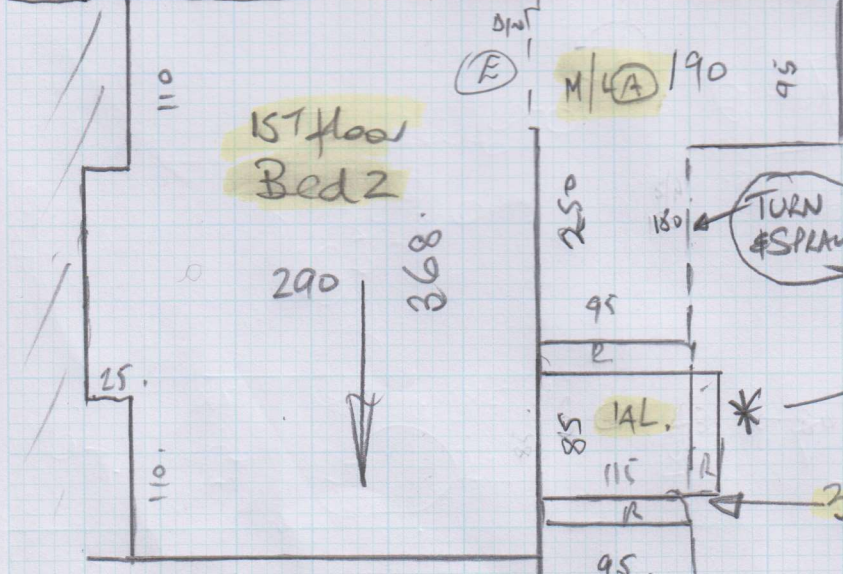

Bed 1 405 x 500

Cut Plan 585 x 500

990 x 500

= 49.50m²

Job No: P26577

Name: JACKSON

Address:

Tel:

Sheet:

of: 2 of 2

NOT UP HERE

JPLIFT
+ EXISTING S/E.

8 @ 44 x 80 (full width)

* ROGER CATES RUMOR
to 1st flight STAIRS
by others

3 @ 43 x 80 (full width)

Seam Down Way