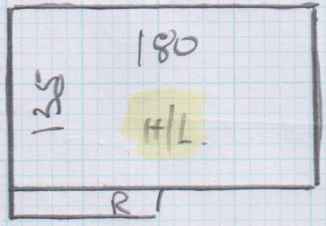

Bed 1 405 x 500

Cut Plan 585 x 500

990 x 500

= 49.50m²

Job No: P26577

Name: JACKSON

Address:

Tel:

Sheet:

of: 2 of 2

NOT UP HERE

JPLIFT
+ EXISTING S/E.

8 @ 44 x 80 (full width)

* ROGER CATES RUMOR
to 1st flight STAIRS
by others

3 @ 43 x 80 (full width)

Seam Down Way