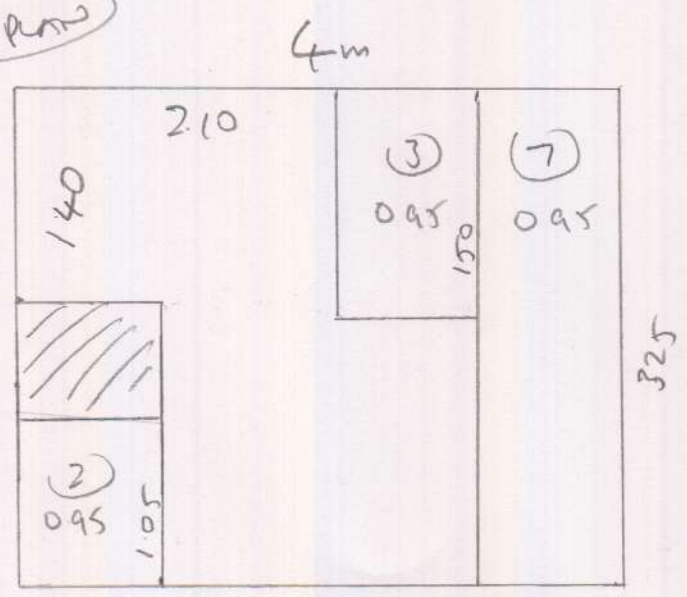

P26582

Lets in London  
212 Dowdeswell Close  
London  
Swiss SRL

Layout

wood  
no uls  
outside

Customer has laminate in bedrooms

12    046 x 088

Plans

325 x 4m