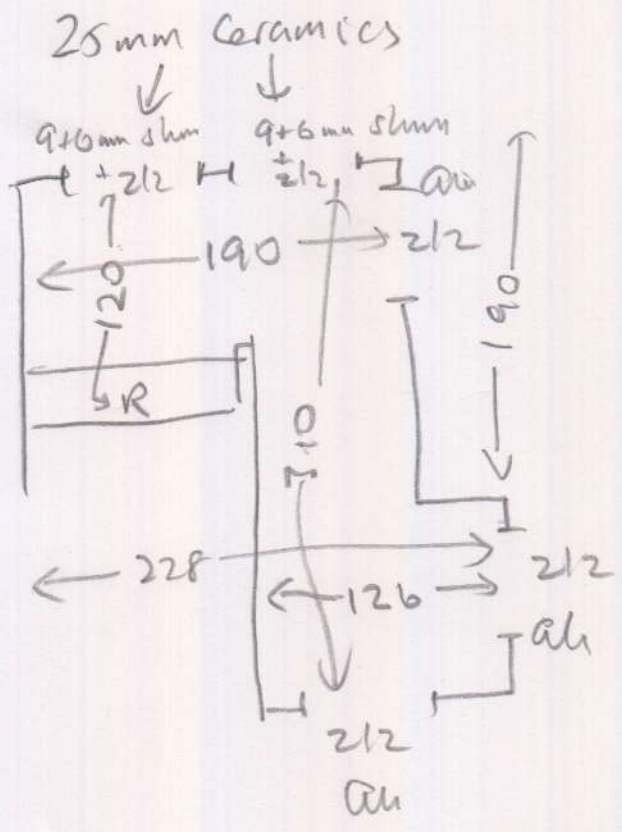

P26582

Lets in London  
212 Dowdeswell Close  
London  
Swiss SRL

Layout

wood  
no uls  
outside

Customer has laminate in bedrooms

12    046 x 088

Plans

325 x 4m