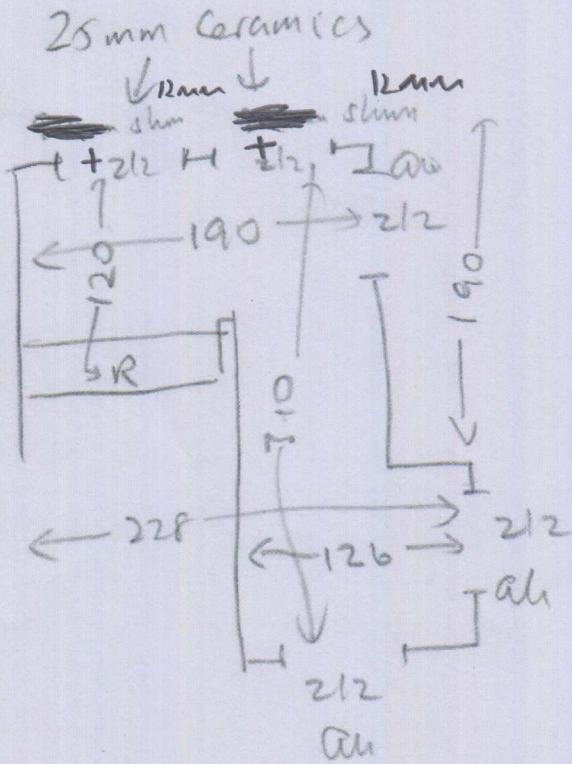

P26582

Lets in London
212 Dowdeswell Close
London
SW15 5RL

1 of 1

Layout

Wood
no u/b
entrals

Customer has laminate in
bedrooms

12

046 x 088

Plan

Millennium Twist - Kentland
Cut plan 3.25 x 4m

Collect Keys from 12 Deepdale, SW19 5E2

* Must return keys straight after fitting
as cleaners going in at midday.