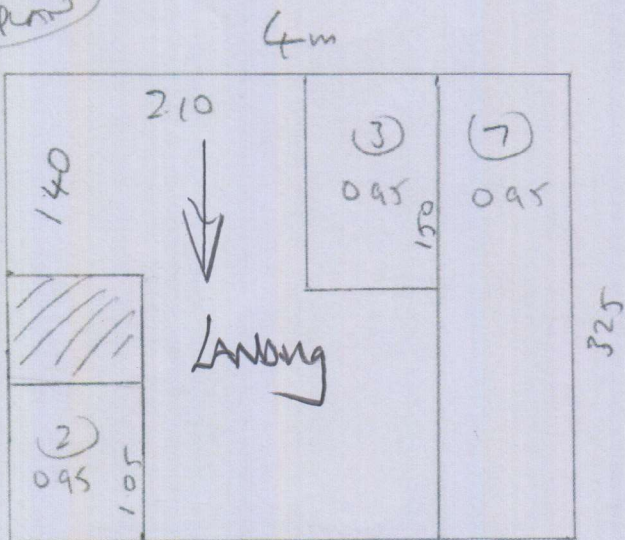

P26582

Lets in London
212 Dowdeswell Close
London
SW15 5RL

1 of 1

Layout

Wood
no u/b
entrals

Customer has laminate in
bedrooms

12

046 x 088

Plan

Millennium Twist - Kentland
Cut plan 3.25 x 4m

Collect Keys from 12 Deepdale, SW19 5E2

* Must return keys straight after fitting
as cleaners going in at midday.