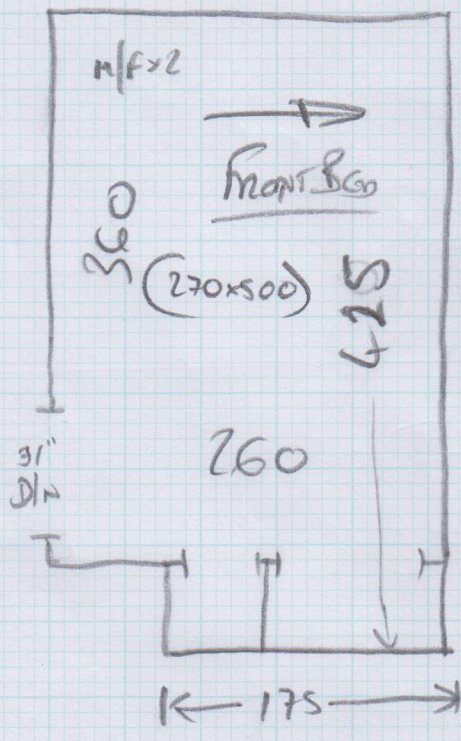

Freedom Twist - 180 Soft Tone

Front Bed
Rear Bed

270x500
435x500

mrcarpets
Job No: P26586
Name: VAN BIENE
Address:
Tel:
Sheet: 10f1

Mike
29/9 (PM)

Bed Doors Need Trimming - Main Doors & WP'D's