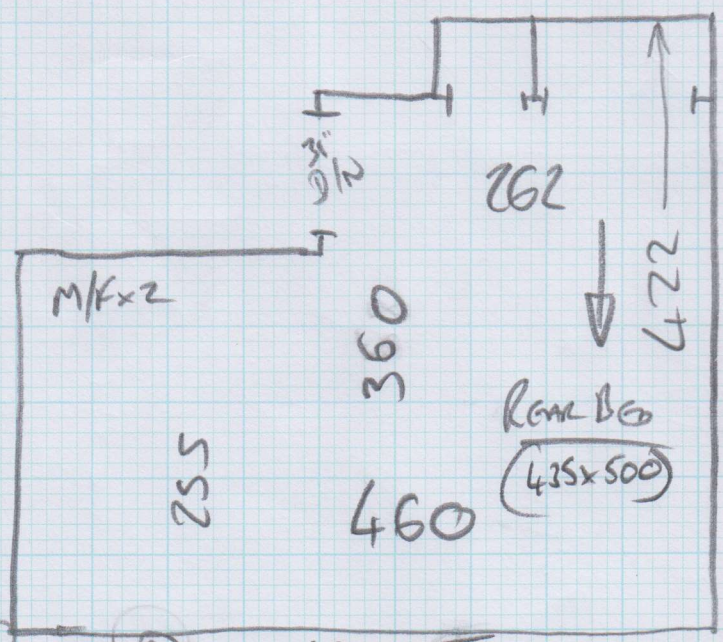

Freedom Twist - 180 Soft Tone

Front Bed
Rear Bed

270x500
435x500

mrcarpets
Job No: P26586
Name: VAN BIENE
Address:
Tel:
Sheet: 10f1

Mike
29/9 (PM)

Bed Doors Need Trimming - Main Doors & WP'D's