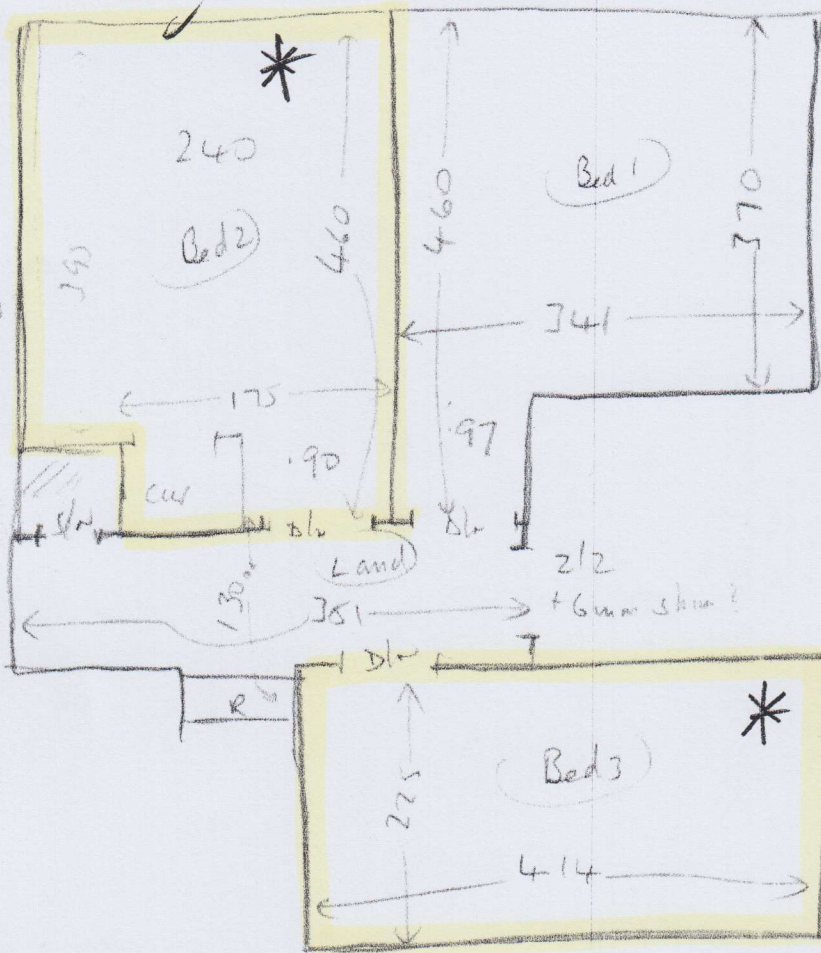

# \* Phase 1

P26598

MRS K JEVNES  
55 DRYBURGH ROAD  
PUTNEY

SWIS 1BN

1 of 2

Sloane Twist Super

Col. SLO-5027

250 x 5

350 x 5

235 x 5

260 x 5

1 of 2

P26598

Mrs K JENNES  
55 DRYBURGH ROAD  
PUTNEY  
SW15 1BN

2 of 2

needs site

Wood  
no uld  
m/p (vii)  
ext site

wood  
no uld  
m/p (xi)  
needs site

wood  
no uld  
needs site  
m/p (vii)

5) 0484078

1/2 land 11000 x 165

5) 0474078

B/N 0474108

wood  
no uld  
ext site

\* 2 phase 1.

2 of 2