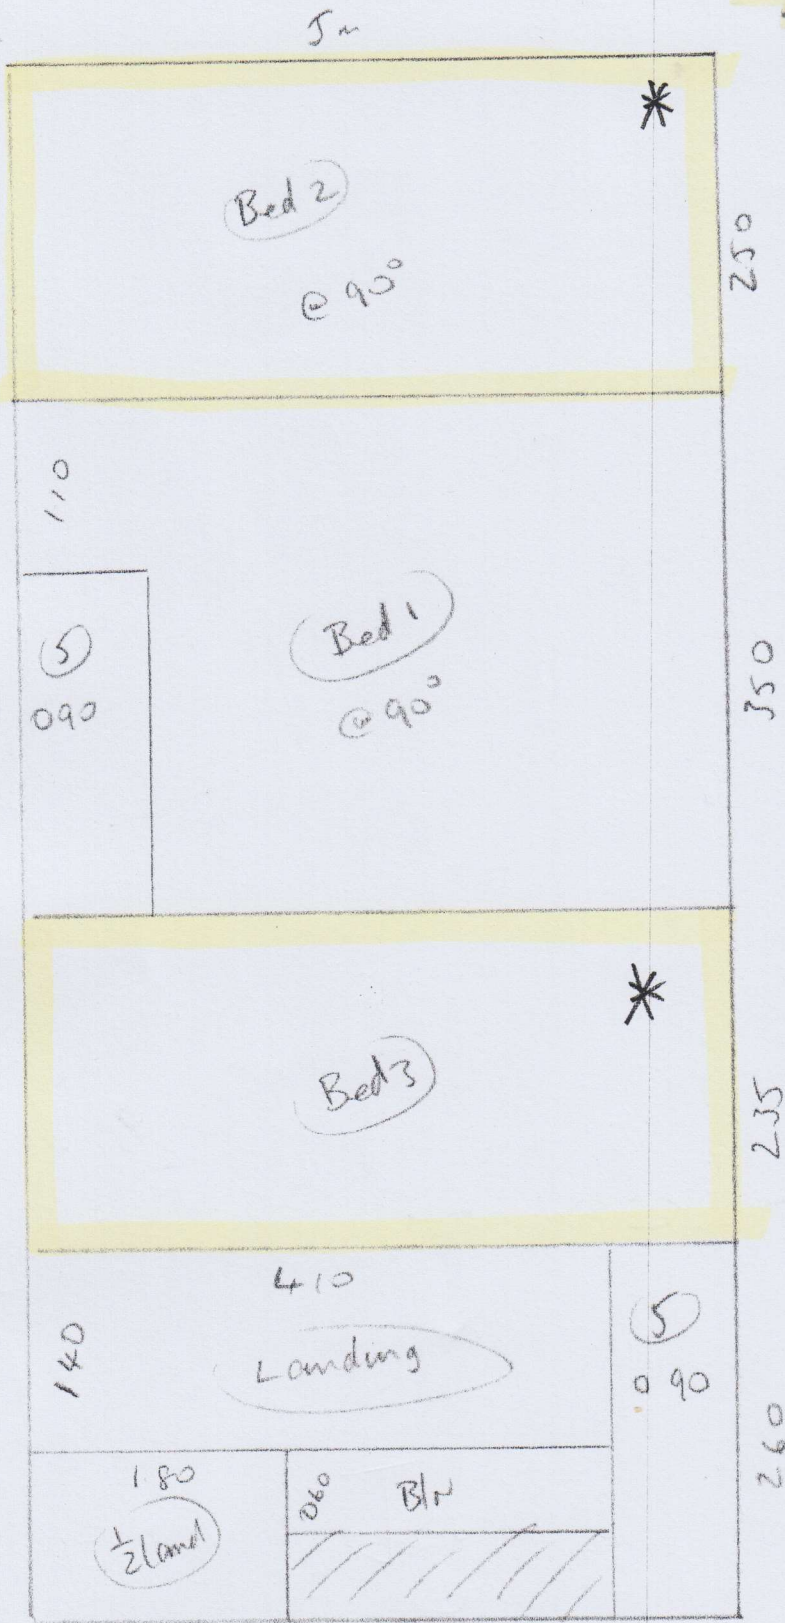

# \* Phase 1

P26598

MRS K JEVNES  
55 DRYBURGH ROAD  
PUTNEY

SWIS 1BN

1 of 2

Sloane Twist Super

Col. SLO-5027

250 x 5

350 x 5

235 x 5

260 x 5

1 of 2

P26598

Mrs K JENNES  
55 DRYBURGH ROAD  
PUTNEY  
SW15 1BN

2 of 2

needs site

Wood  
no uld  
m/p (vii)  
ext site

wood  
no uld  
m/p (xi)  
needs site

wood  
no uld  
needs site  
m/p (vii)

5) 0484078

1/2 land 11000 x 165

5) 0474078

B/N 0474108

wood  
no uld  
ext site

\* 2 phase 1.

2 of 2