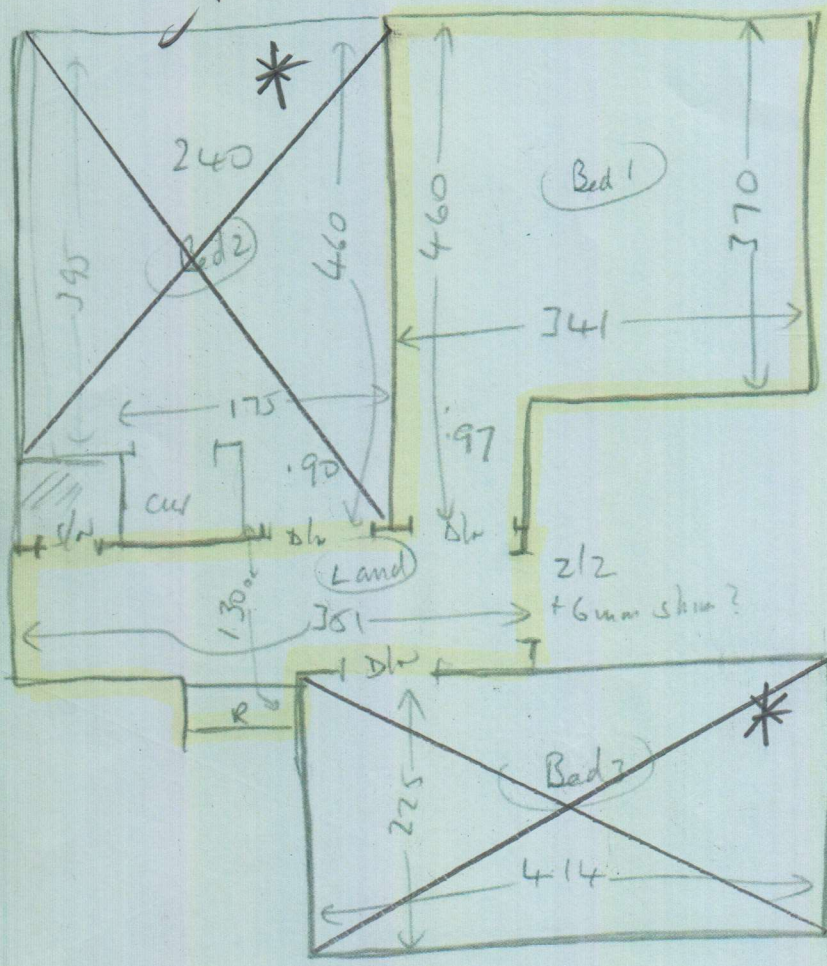

PHASE 2 - 9/10 (PM)

P26598

MRS K. JEVES
55 DRYBURGH ROAD
PUTNEY

SW15 1BN

Sloane Twist Super
Col. SLO-5027

~~250 x 5~~
350 x 5
~~235 x 5~~
260 x 5

1 of 2

P26598

Mrs K JONES
55 DRYBURGH ROAD
PUTNEY
SW15 1BN

needs site

Wood
no uld
mlp (x1)
ext site

Wood
no uld
mlp (x1)
needs site

Wood
no uld
needs site
mlp (x1)

* 2 phase 1

- ⑤ 048 x 078
 - 1/2 land 1100m x 165
 - ⑤ 047 x 078
 - B/N 047 x 108
- } Wood
no uld
ext site

20E2