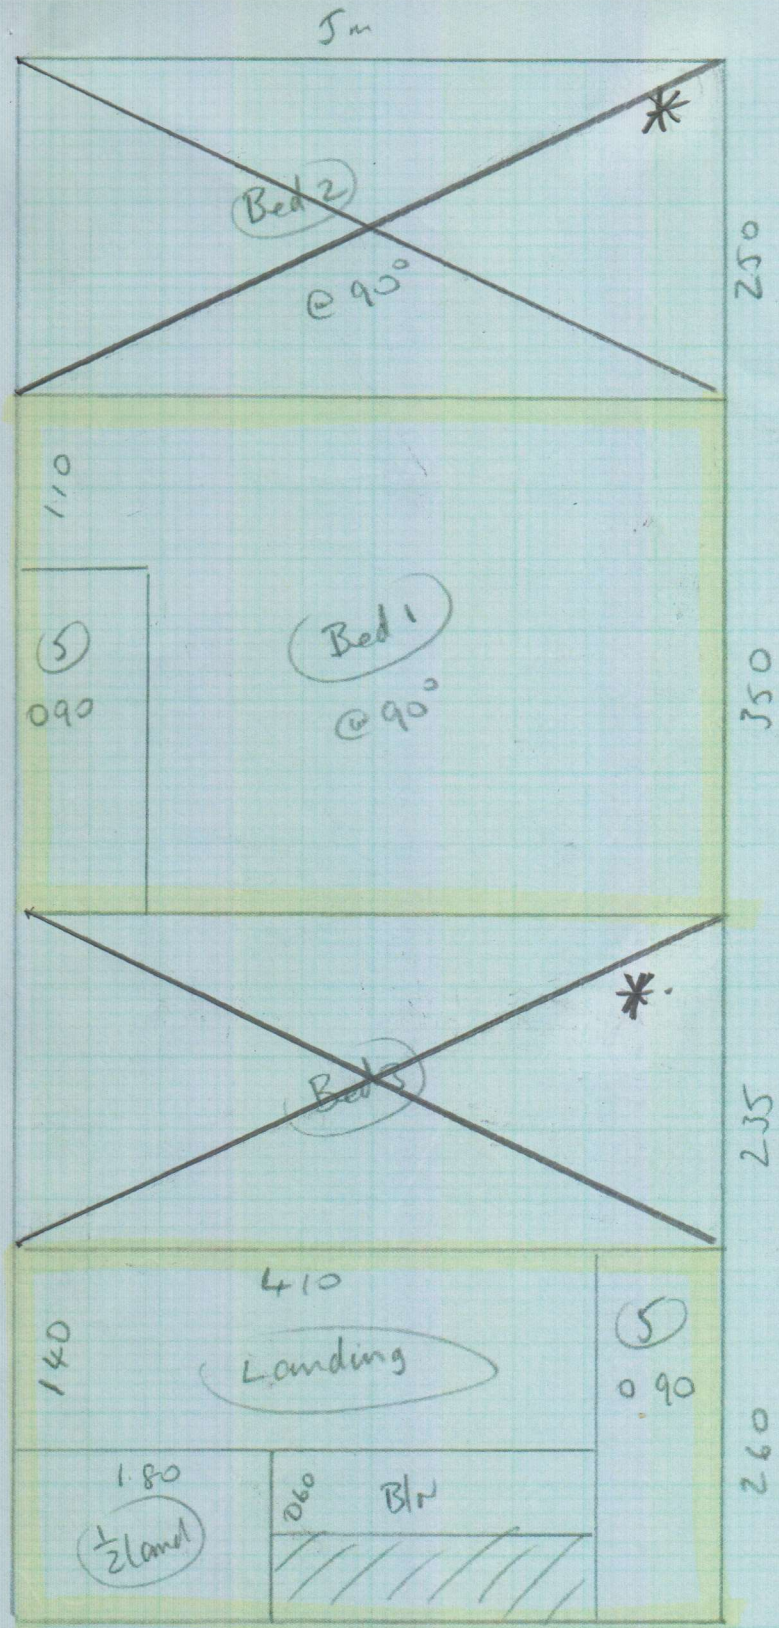

PHASE 2 - 9/10 (PM)

P26598

MRS K. JEVES
55 DRYBURGH ROAD
PUTNEY

SW15 1BN

Sloane Twist Super
Col. SLO-5027

~~250 x 5~~
350 x 5
~~235 x 5~~
260 x 5

1 of 2

P26598

Mrs K JONES
55 DRYBURGH ROAD
PUTNEY
SW15 1BN

needs site

Wood
no uld
mlp (x1)
ext site

Wood
no uld
mlp (x1)
needs site

Wood
no uld
needs site
mlp (x1)

* 2 phase 1

- ⑤ 048 x 078
 - 1/2 land 1100m x 165
 - ⑤ 047 x 078
 - B/N 047 x 108
- } Wood
no uld
ext site