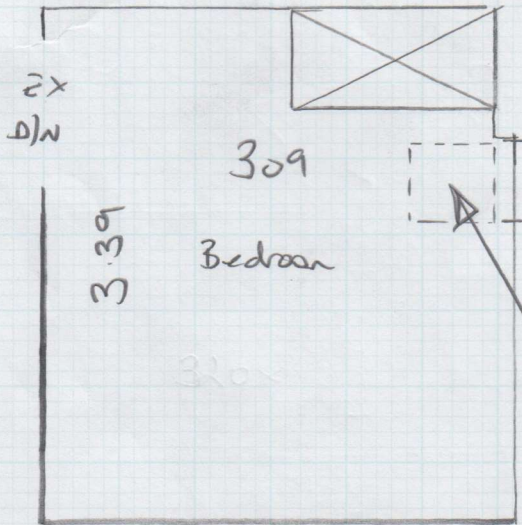

Keys from:- Knight Frank

15 Gloucester Rd
SW7 4TH.

Job No: P26599

Name: Moore

* (Return keys as soon as possible after fitting).

Tel:

Sheet:

1 of 1

Stock NATURAL 4

Col HCS10

= 3.20 x 500

* Cut a mat from waste & lay over top of carpet by back door.

use ex stie & BAR
Replace v/kay