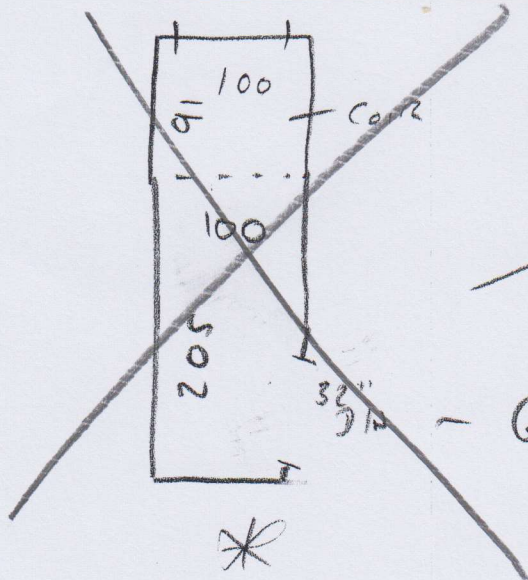

NOT Doing Common
Hall at present

G.F.F.