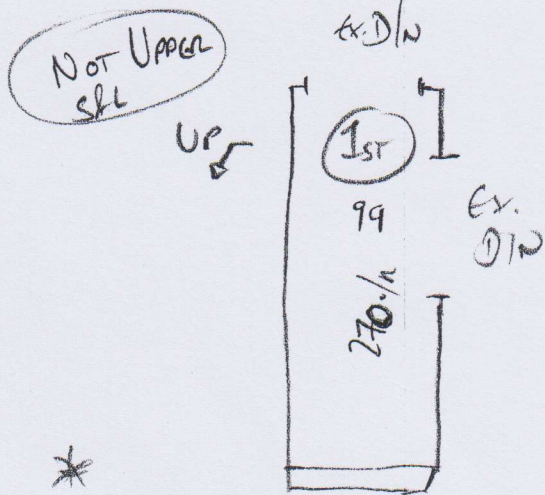

= 330 x 400

= 13.2m²

* Keys from Putney Shop.

Please leave clean / tidy.

P26604
MARKOUZIOS

20/2

14T @
40x80

2T @ 38x78